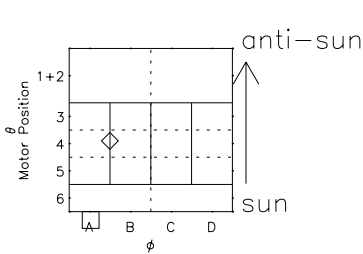

# Galileo EPD Real Elevation Anisotropies 01030

Software Version: RTELEV\_FLUX V 1.20  
Data Production: 18-05-01  
Plot Production: Tue Sep 18 01:07:28 2001  
Color File: wondr3  
Geofactor File: 1.1

00:00:00 2001-030	30-06	30-12	30-18	00:00:00 2001-031	
+	+	+	+	+	X JSE(R <sub>j</sub> )
39.69	39.62	39.55	39.48	39.41	Y JSE(R <sub>j</sub> )
164.41	165.06	165.71	166.35	166.99	Z JSE(R <sub>j</sub> )
4.04	4.07	4.10	4.13	4.16	

- ◇ = Jupiter look direction
- = Corotation look direction