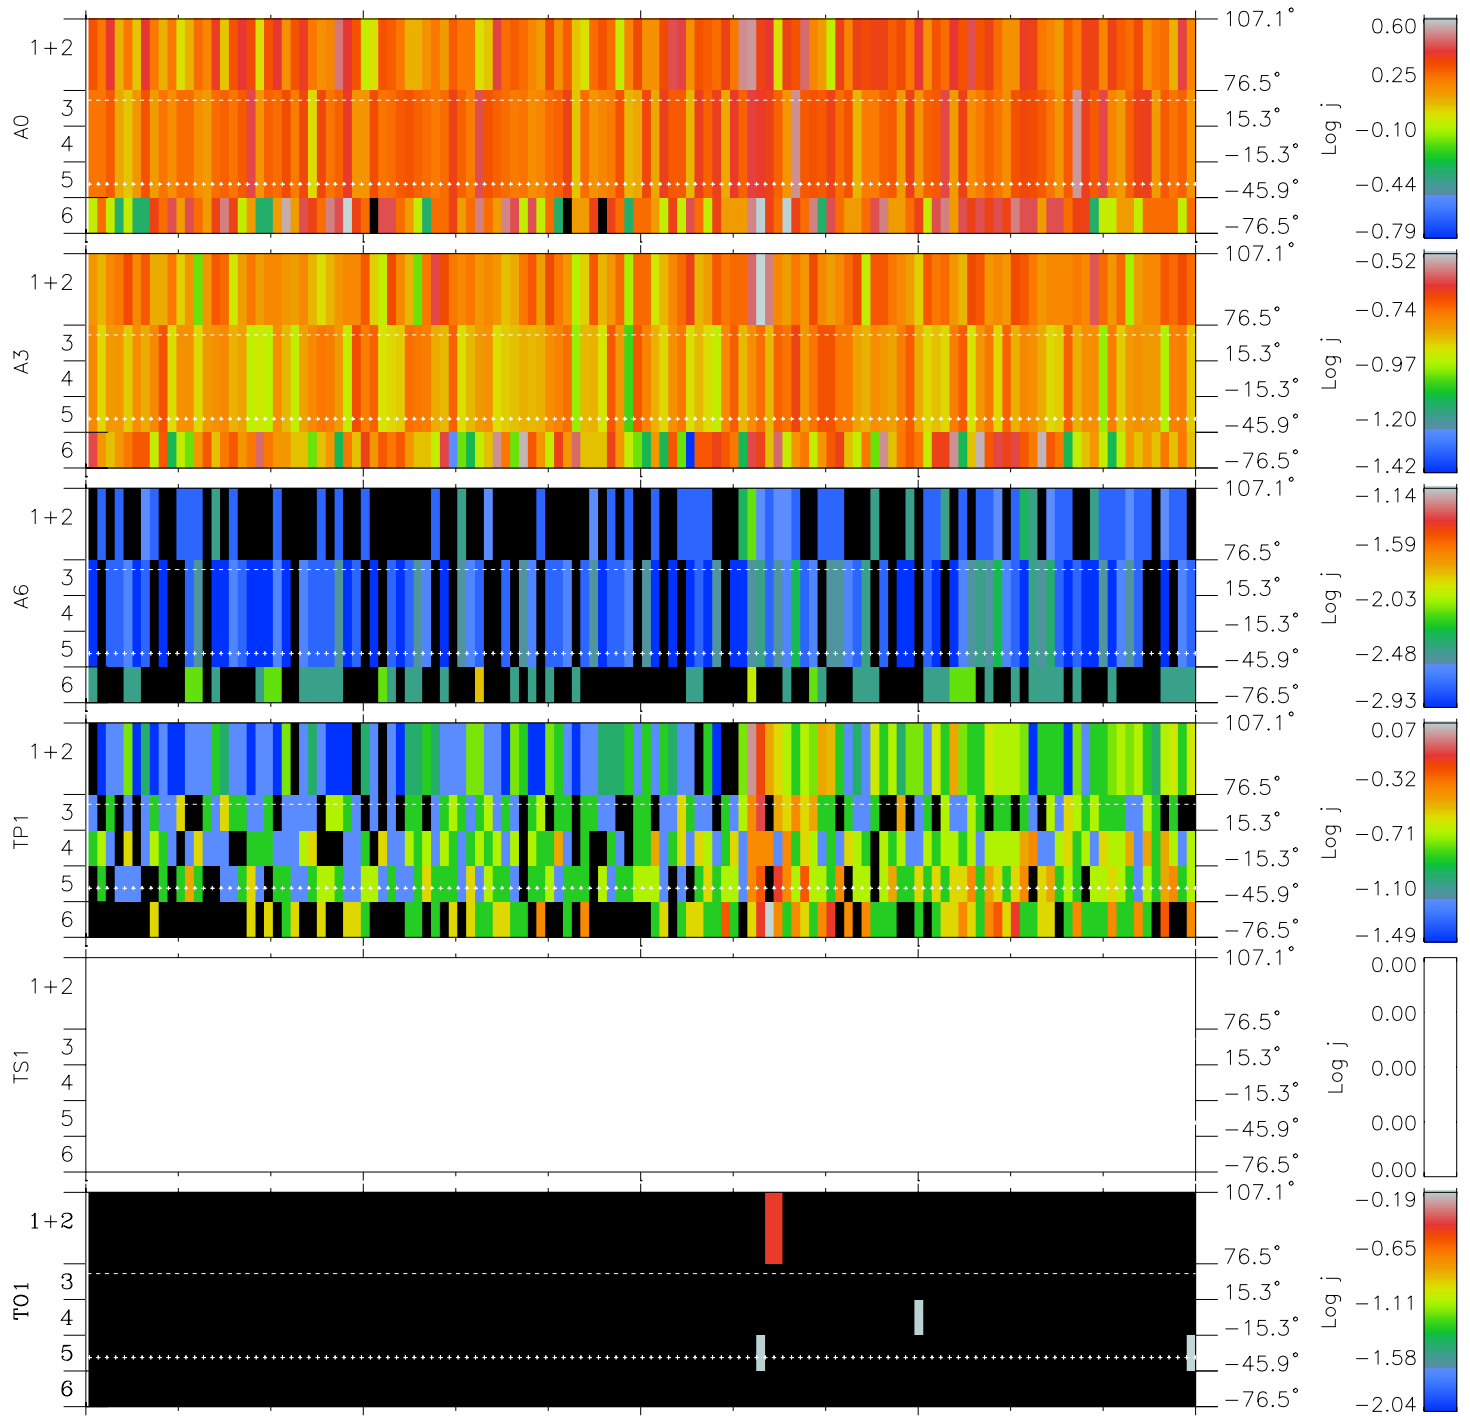

# Galileo EPD Real Elevation Anisotropies 01030

Software Version: RTELEV\_FLUX V 1.20  
Data Production: 18-05-01  
Plot Production: Tue Sep 18 01:07:28 2001  
Color File: wondr3  
Geofactor File: 1.1

00:00:00 2001-030	30-06	30-12	30-18	00:00:00 2001-031	
+	+	+	+	+	X JSE(R <sub>j</sub> )
39.69	39.62	39.55	39.48	39.41	Y JSE(R <sub>j</sub> )
164.41	165.06	165.71	166.35	166.99	Z JSE(R <sub>j</sub> )
4.04	4.07	4.10	4.13	4.16	

- ◇ = Jupiter look direction
- = Corotation look direction