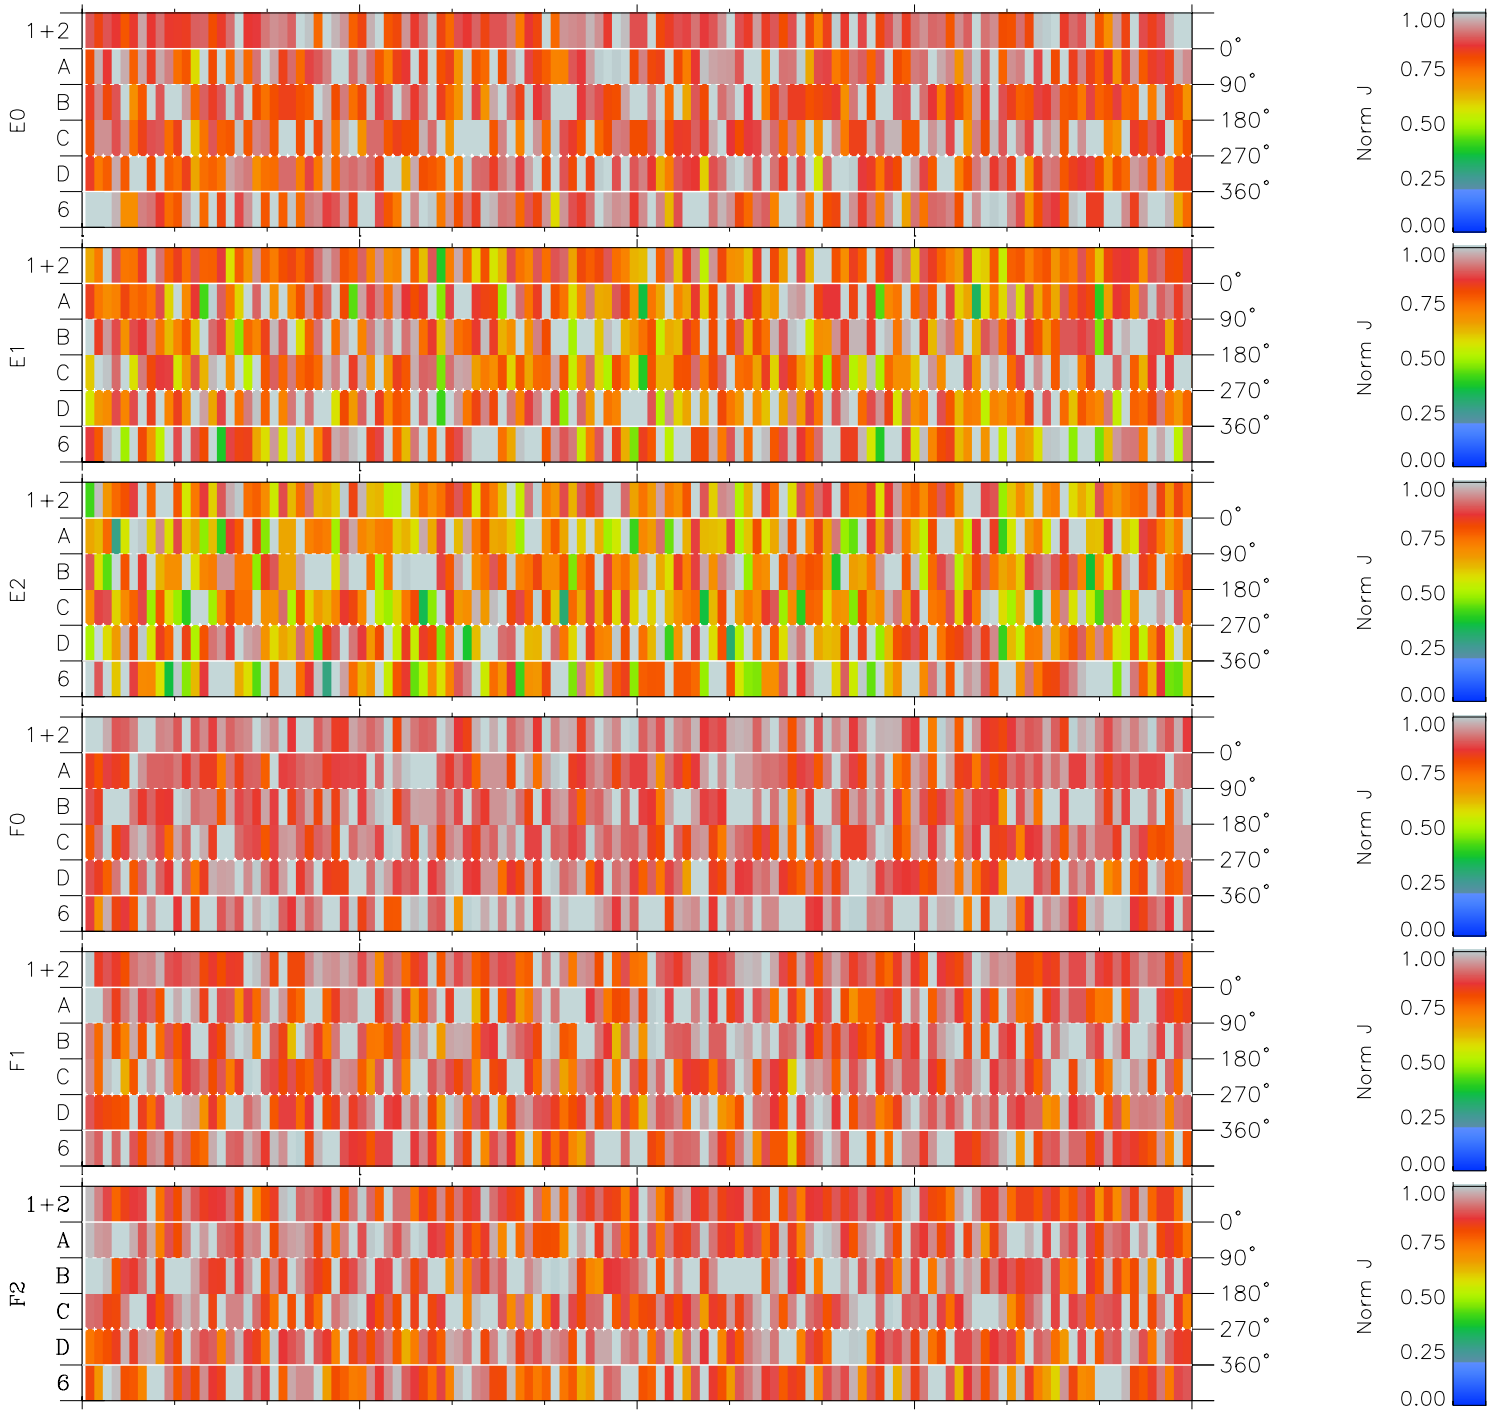

Galileo EPD Real Time Azimuth Anisotropies 01030

Software Version: RTAZIM_NORM V 1.20
 Data Production: 18-05-01
 Plot Production: Tue Sep 18 01:08:13 2001
 Color File: wondr3
 Geofactor File: 1.1

00:00:00 2001-030	30-06	30-12	30-18	00:00:00 2001-031	
+	+	+	+	+	X $JSE(R_j)$
39.69	39.62	39.55	39.48	39.41	Y $JSE(R_j)$
164.41	165.06	165.71	166.35	166.99	Z $JSE(R_j)$
4.04	4.07	4.10	4.13	4.16	

- ◇ = Jupiter look direction
- = Corotation look direction