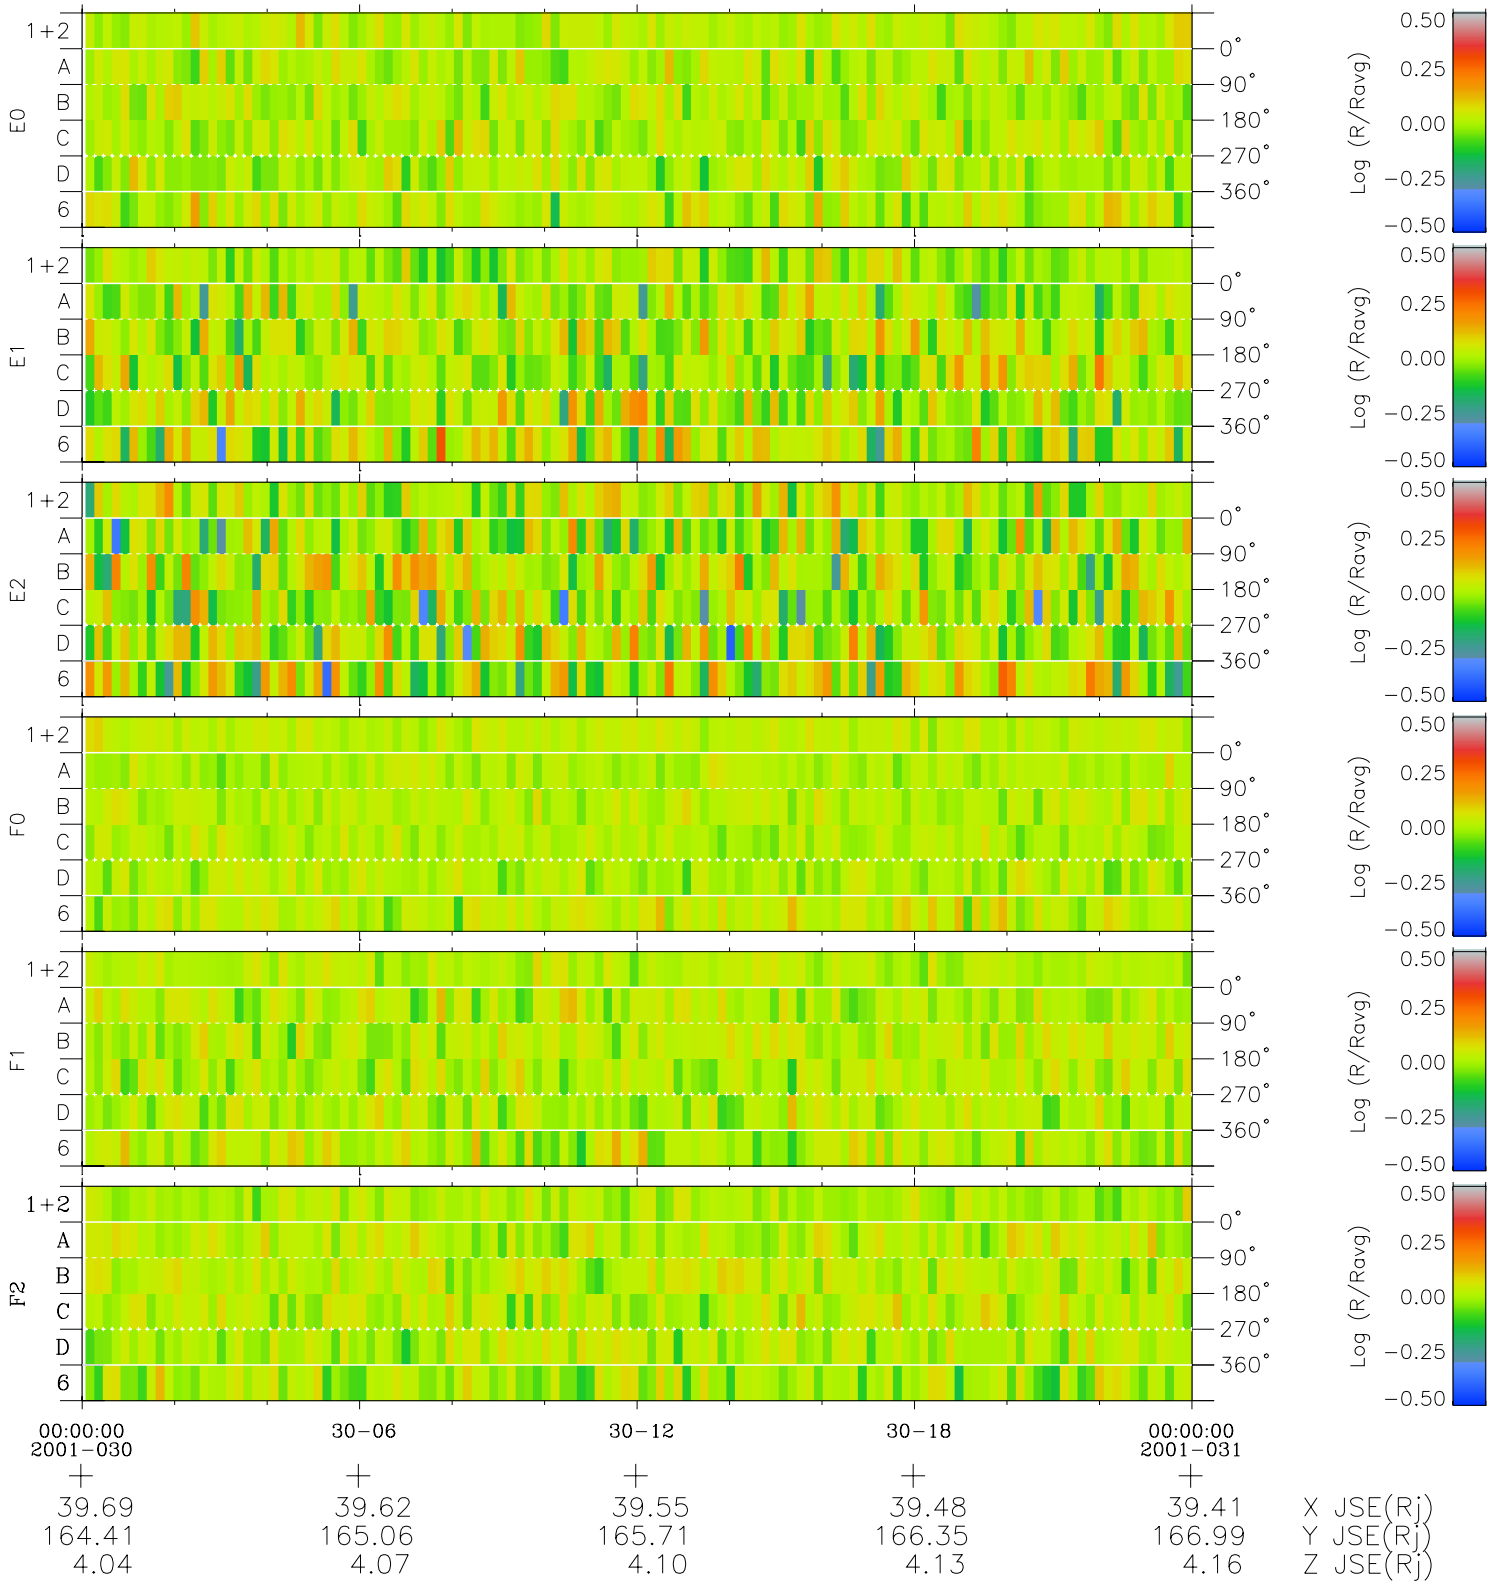

# Galileo EPD Real Time Azimuth Anisotropies 01030

Software Version: RTAZIM\_MEAN V 1.20  
 Data Production: 18-05-01  
 Plot Production: Tue Sep 18 01:07:53 2001  
 Color File: wondr3  
 Geofactor File: 1.1

◇ = Jupiter look direction  
 □ = Corotation look direction