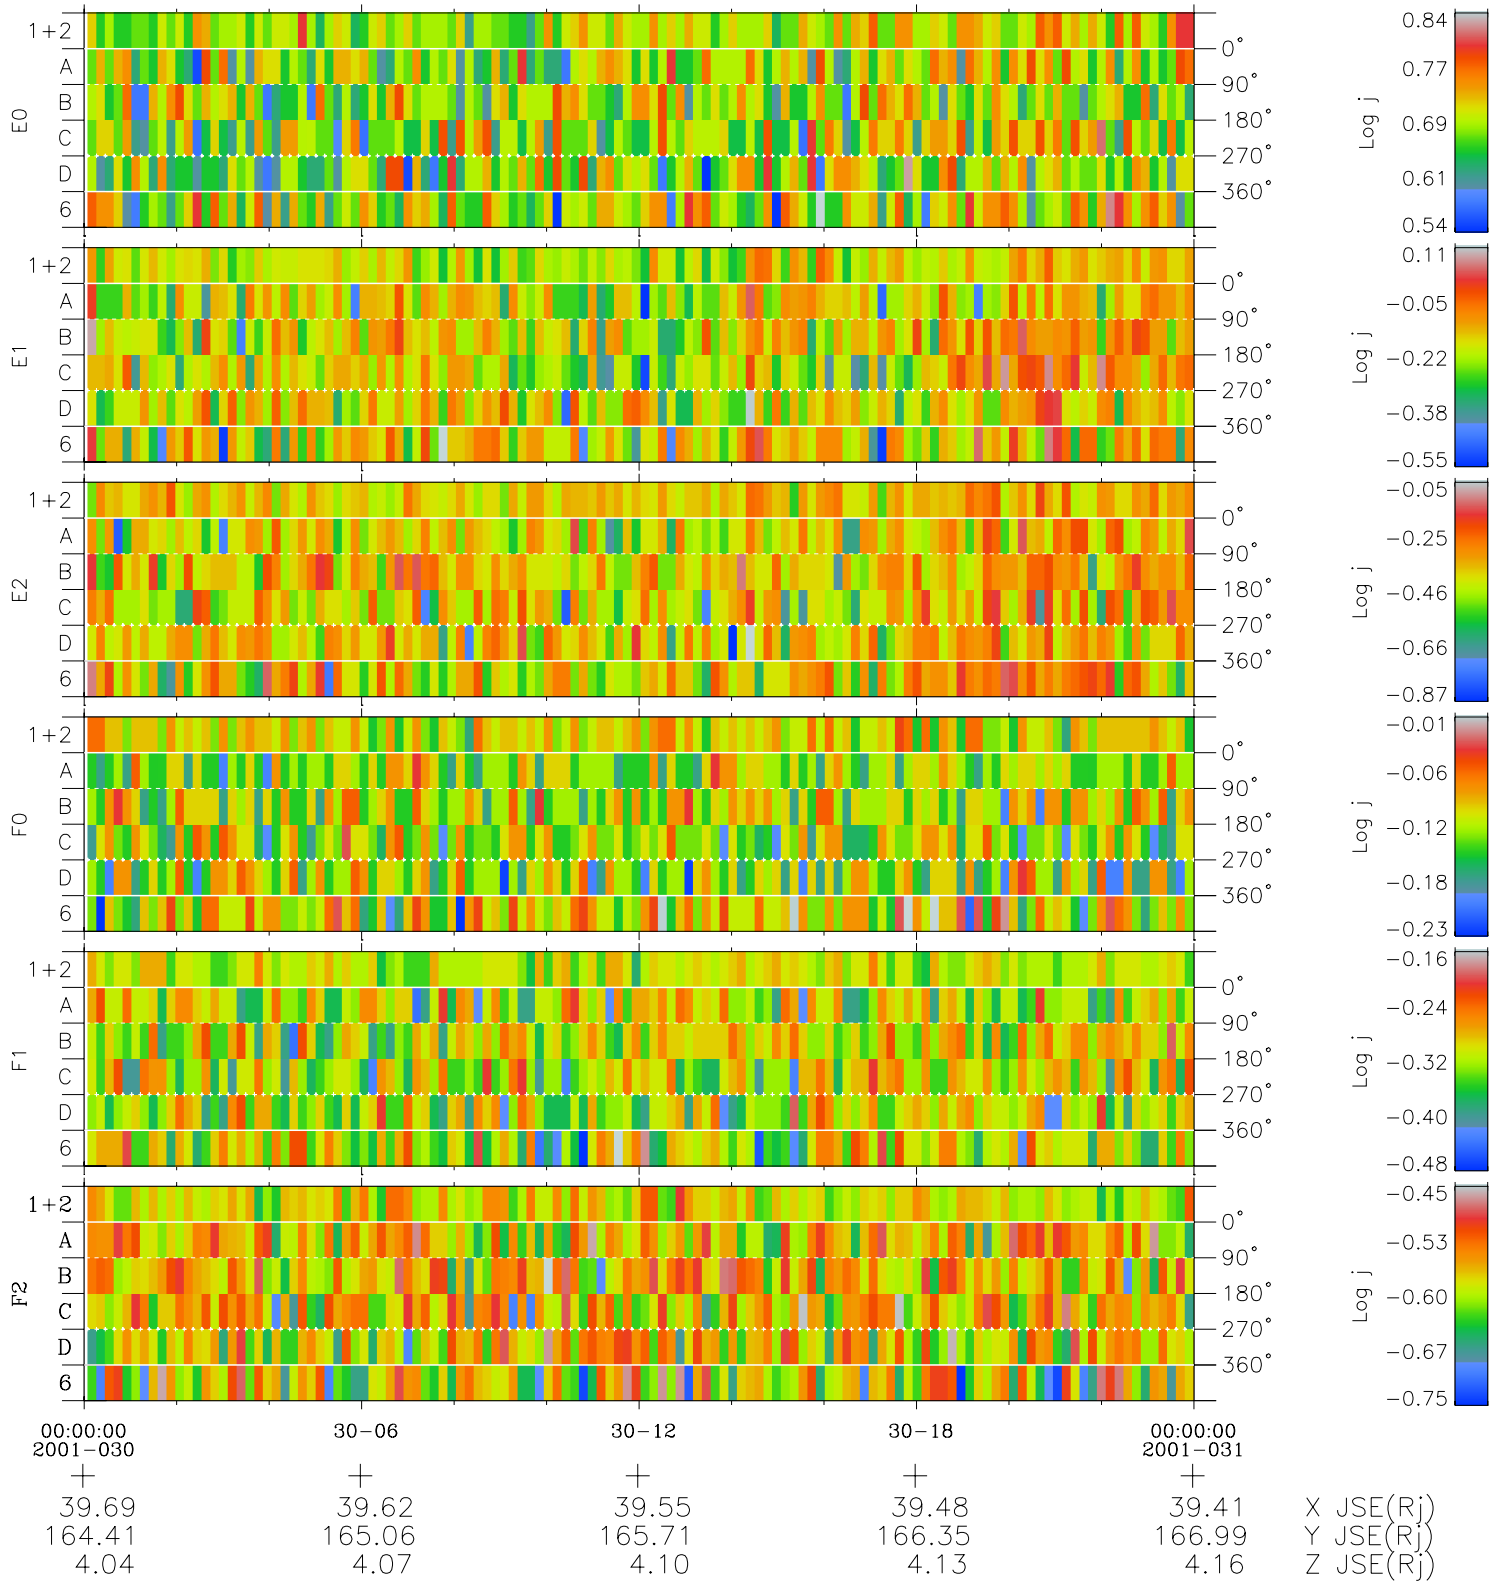

# Galileo EPD Real Time Azimuth Anisotropies 01030

Software Version: RTAZIM\_FLUX V 1.20  
Data Production: 18-05-01  
Plot Production: Tue Sep 18 01:08:03 2001  
Color File: wondr3  
Geofactor File: 1.1

◇ = Jupiter look direction  
□ = Corotation look direction