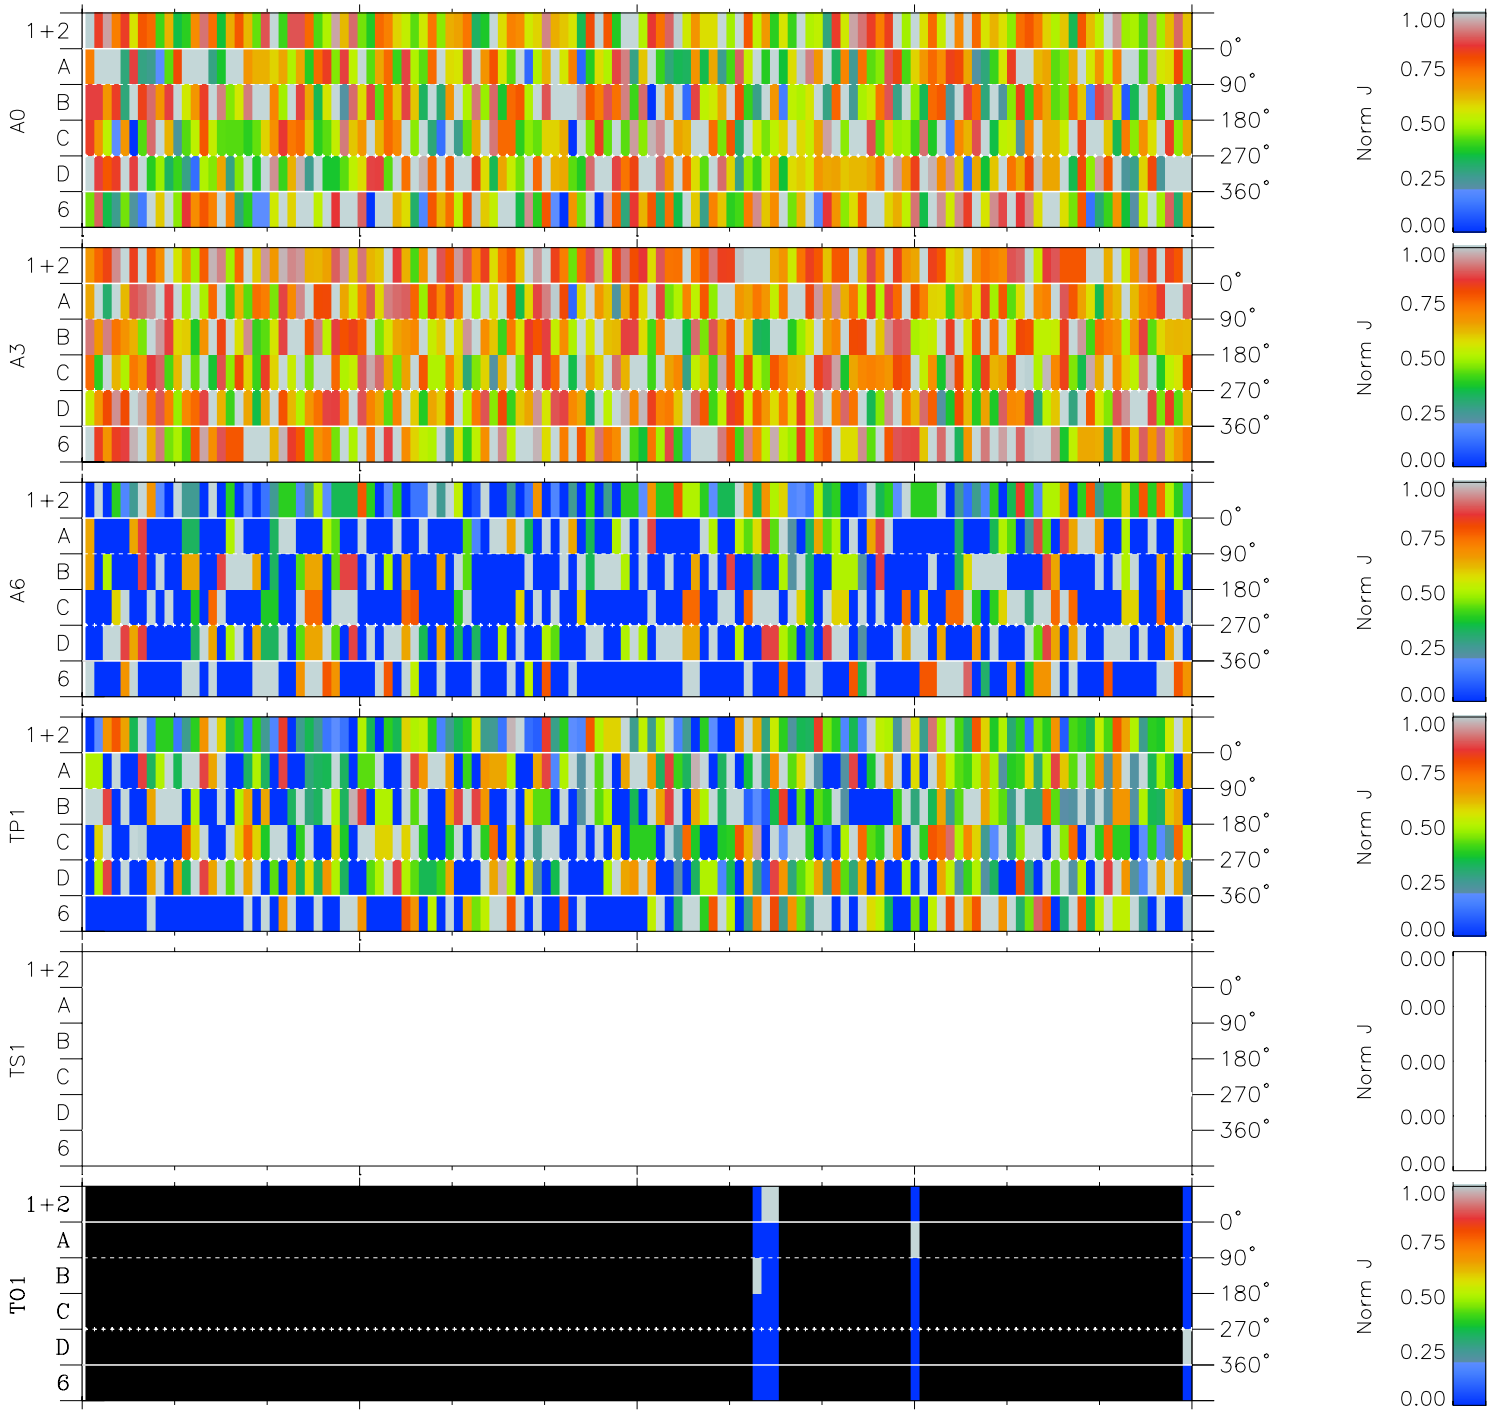

Galileo EPD Real Time Azimuth Anisotropies 01030

Software Version: RTAZIM_NORM V 1.20
Data Production: 18-05-01
Plot Production: Tue Sep 18 01:08:09 2001
Color File: wondr3
Geofactor File: 1.1

00:00:00 2001-030	30-06	30-12	30-18	00:00:00 2001-031	
+	+	+	+	+	X $JSE(R_j)$
39.69	39.62	39.55	39.48	39.41	Y $JSE(R_j)$
164.41	165.06	165.71	166.35	166.99	Z $JSE(R_j)$
4.04	4.07	4.10	4.13	4.16	

- ◇ = Jupiter look direction
- = Corotation look direction