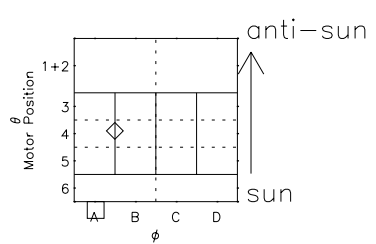

Galileo EPD Real Time Azimuth Anisotropies 01030

Software Version: RTAZIM_MEAN V 1.20
 Data Production: 18-05-01
 Plot Production: Tue Sep 18 01:07:48 2001
 Color File: wondr3
 Geofactor File: 1.1

- ◇ = Jupiter look direction
- = Corotation look direction