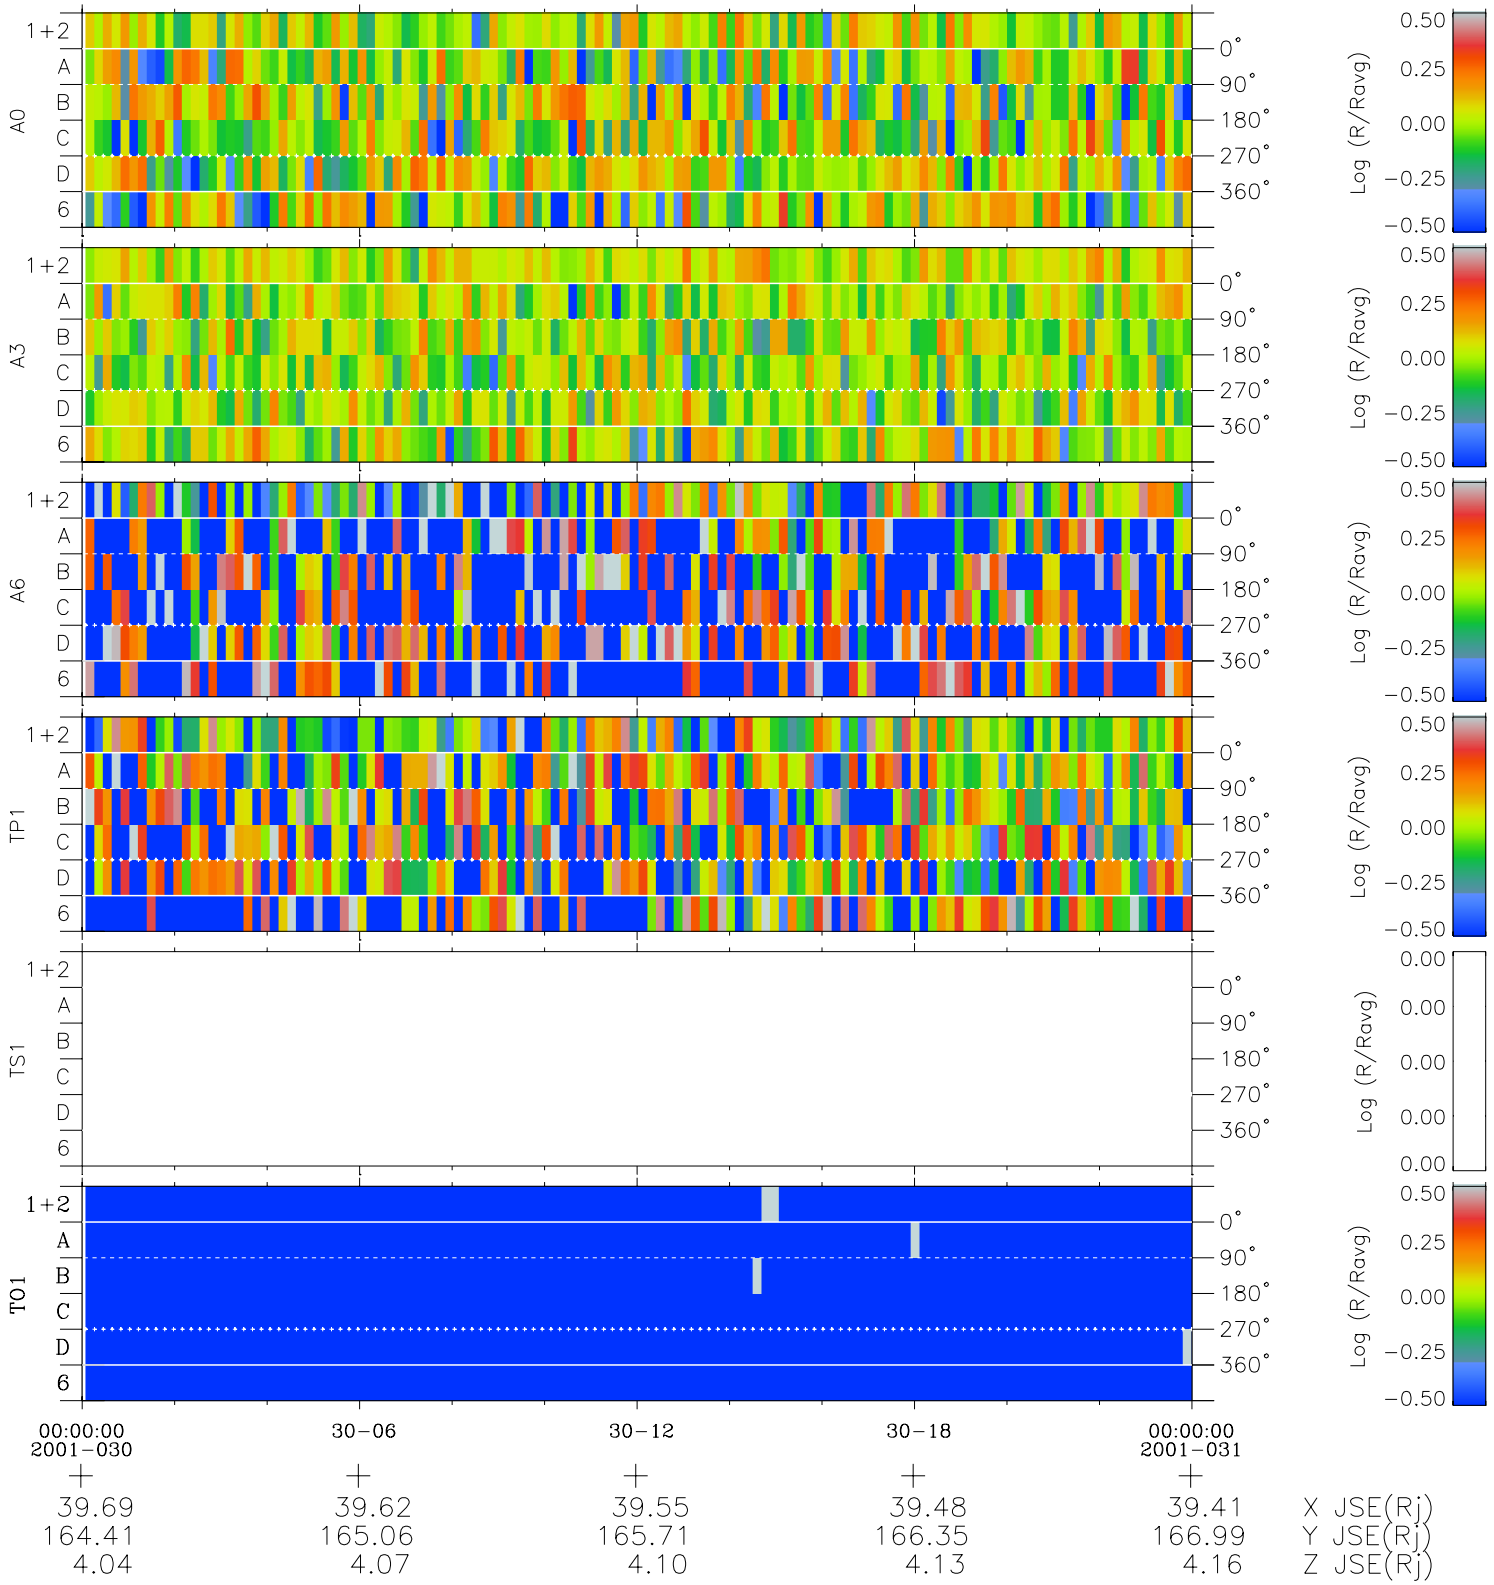

Galileo EPD Real Time Azimuth Anisotropies 01030

Software Version: RTAZIM_MEAN V 1.20
 Data Production: 18-05-01
 Plot Production: Tue Sep 18 01:07:48 2001
 Color File: wondr3
 Geofactor File: 1.1

- ◇ = Jupiter look direction
- = Corotation look direction