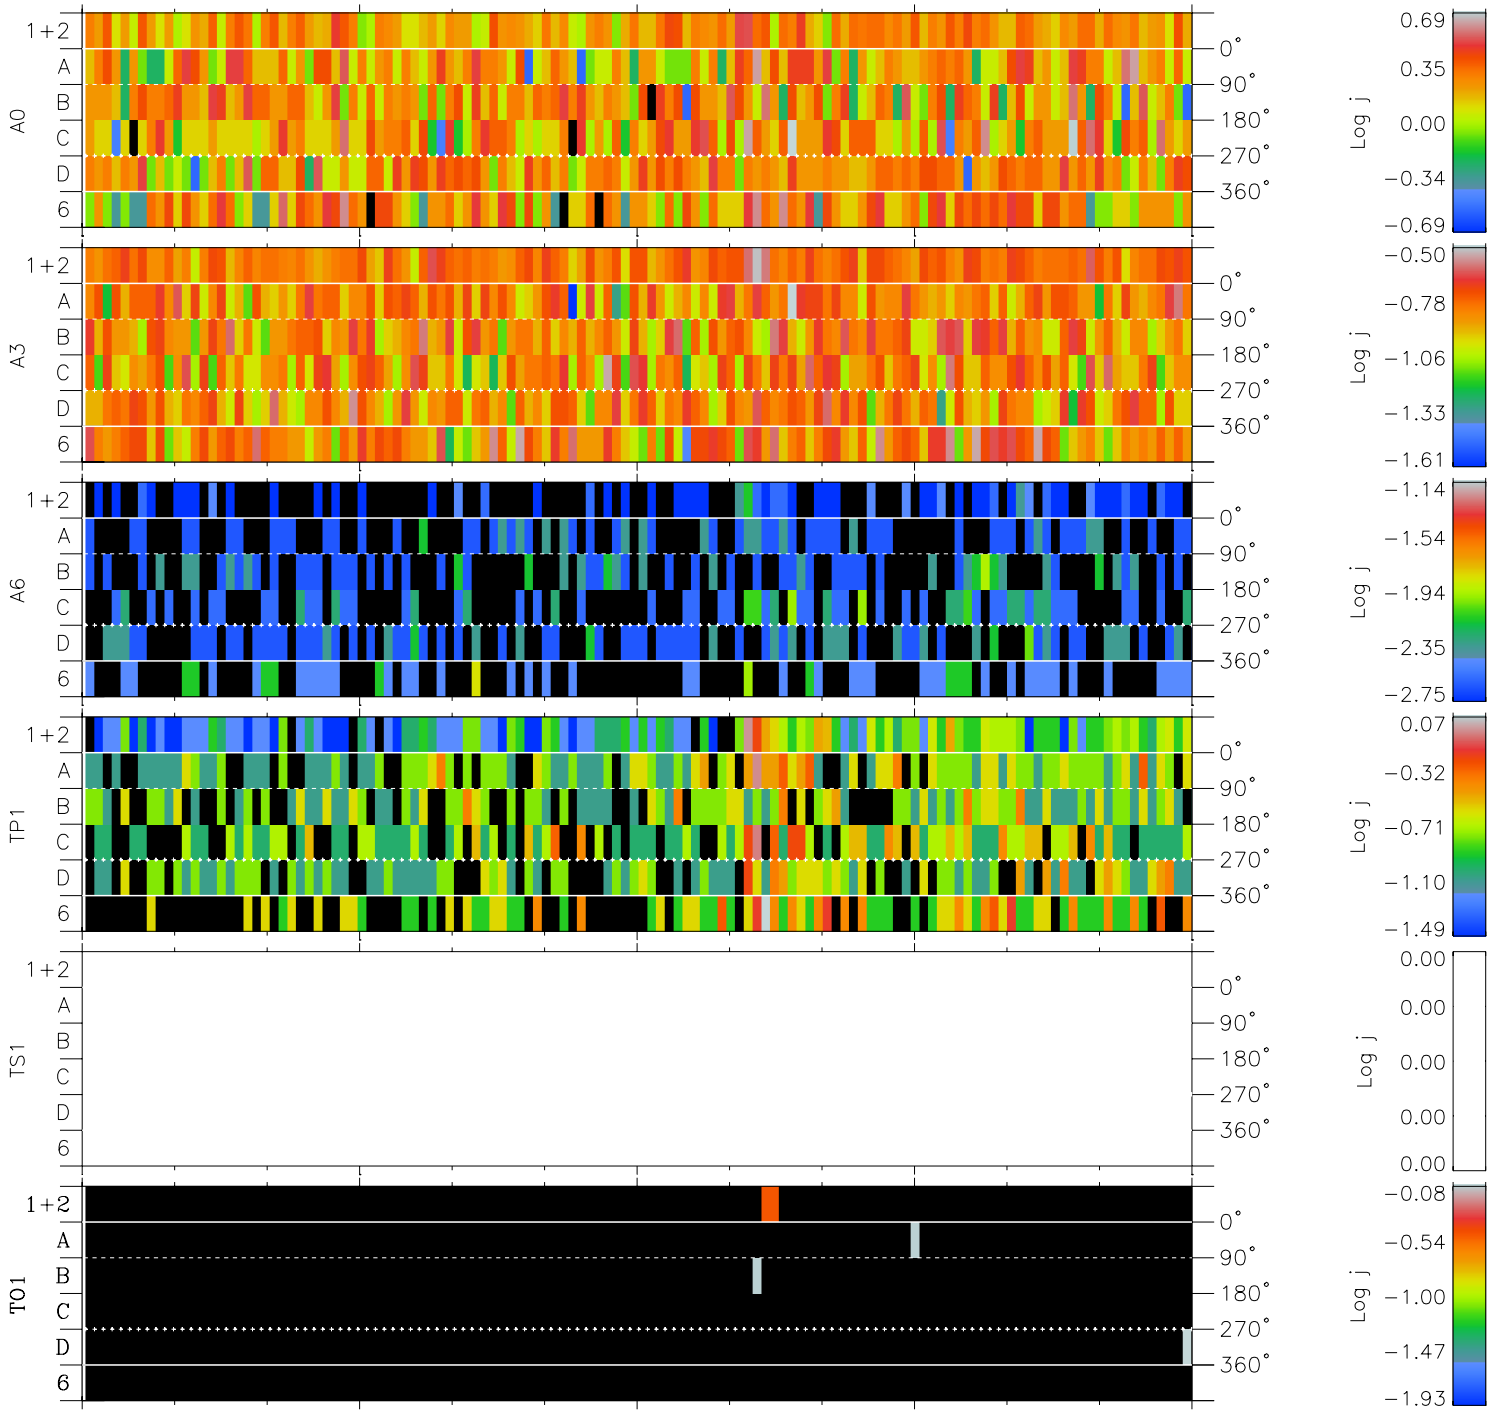

Galileo EPD Real Time Azimuth Anisotropies 01030

Software Version: RTAZIM_FLUX V 1.20
Data Production: 18-05-01
Plot Production: Tue Sep 18 01:07:58 2001
Color File: wondr3
Geofactor File: 1.1

00:00:00 2001-030	30-06	30-12	30-18	00:00:00 2001-031	
+	+	+	+	+	X JSE(R _j)
39.69	39.62	39.55	39.48	39.41	Y JSE(R _j)
164.41	165.06	165.71	166.35	166.99	Z JSE(R _j)
4.04	4.07	4.10	4.13	4.16	

- ◇ = Jupiter look direction
- = Corotation look direction