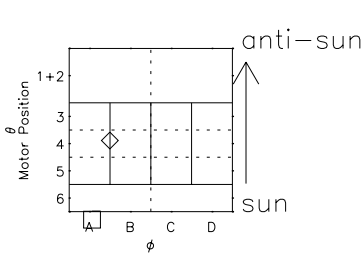

Galileo EPD Real Time R6 Ions Spectra 01029

Software Version: RTSPEC_R6 V 1.20
 Data Production: 18-05-01
 Plot Production: Tue Sep 18 00:58:24 2001
 Color File: wondr3
 Geofactor File: 1.1

- ◇ = Jupiter look direction
- = Corotation look direction