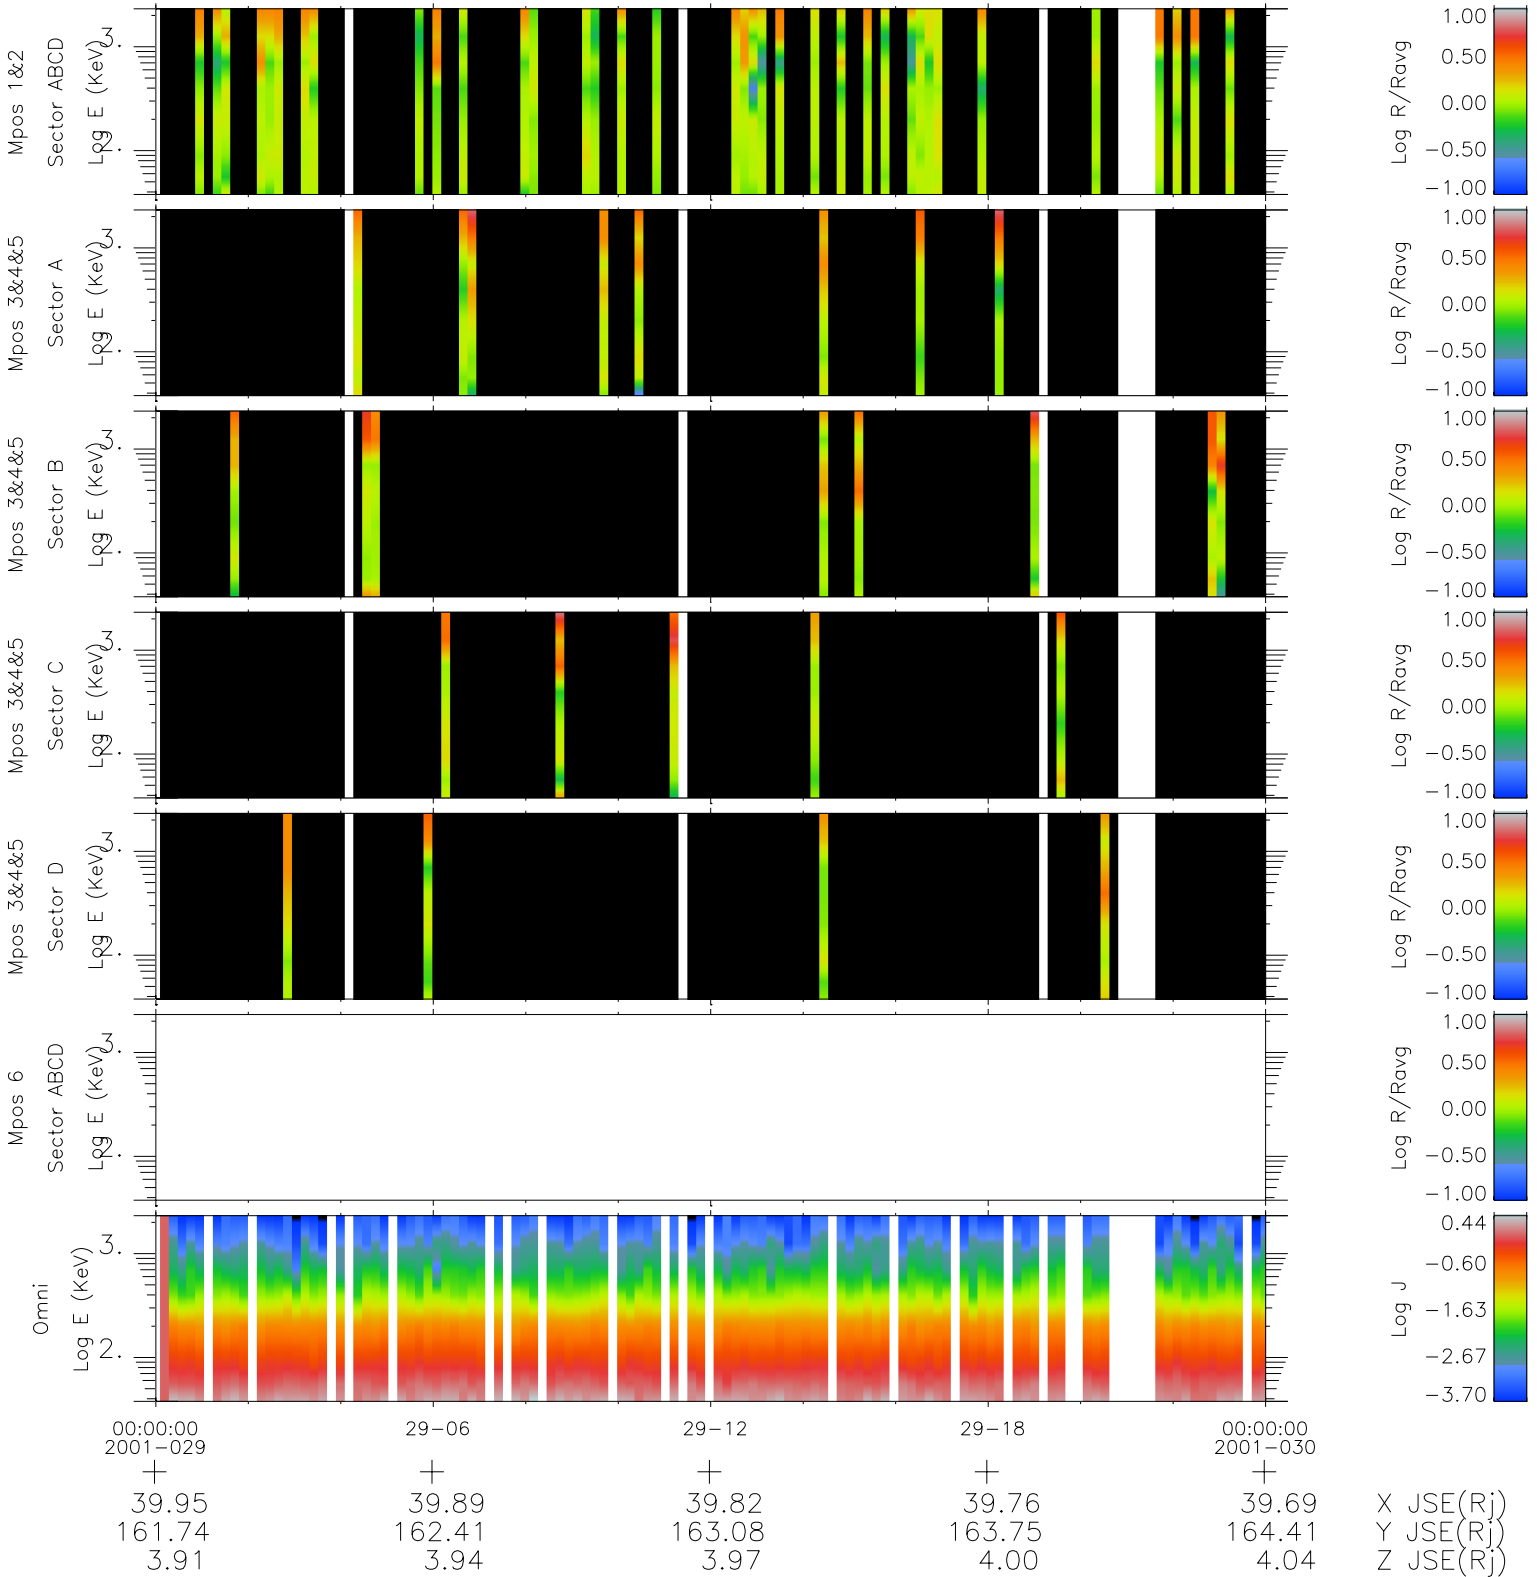

Galileo EPD Real Time R6 Ions Spectra 01029

Software Version: RTSPEC_R6 V 1.20
 Data Production: 18-05-01
 Plot Production: Tue Sep 18 00:58:24 2001
 Color File: wondr3
 Geofactor File: 1.1

- ◇ = Jupiter look direction
- = Corotation look direction