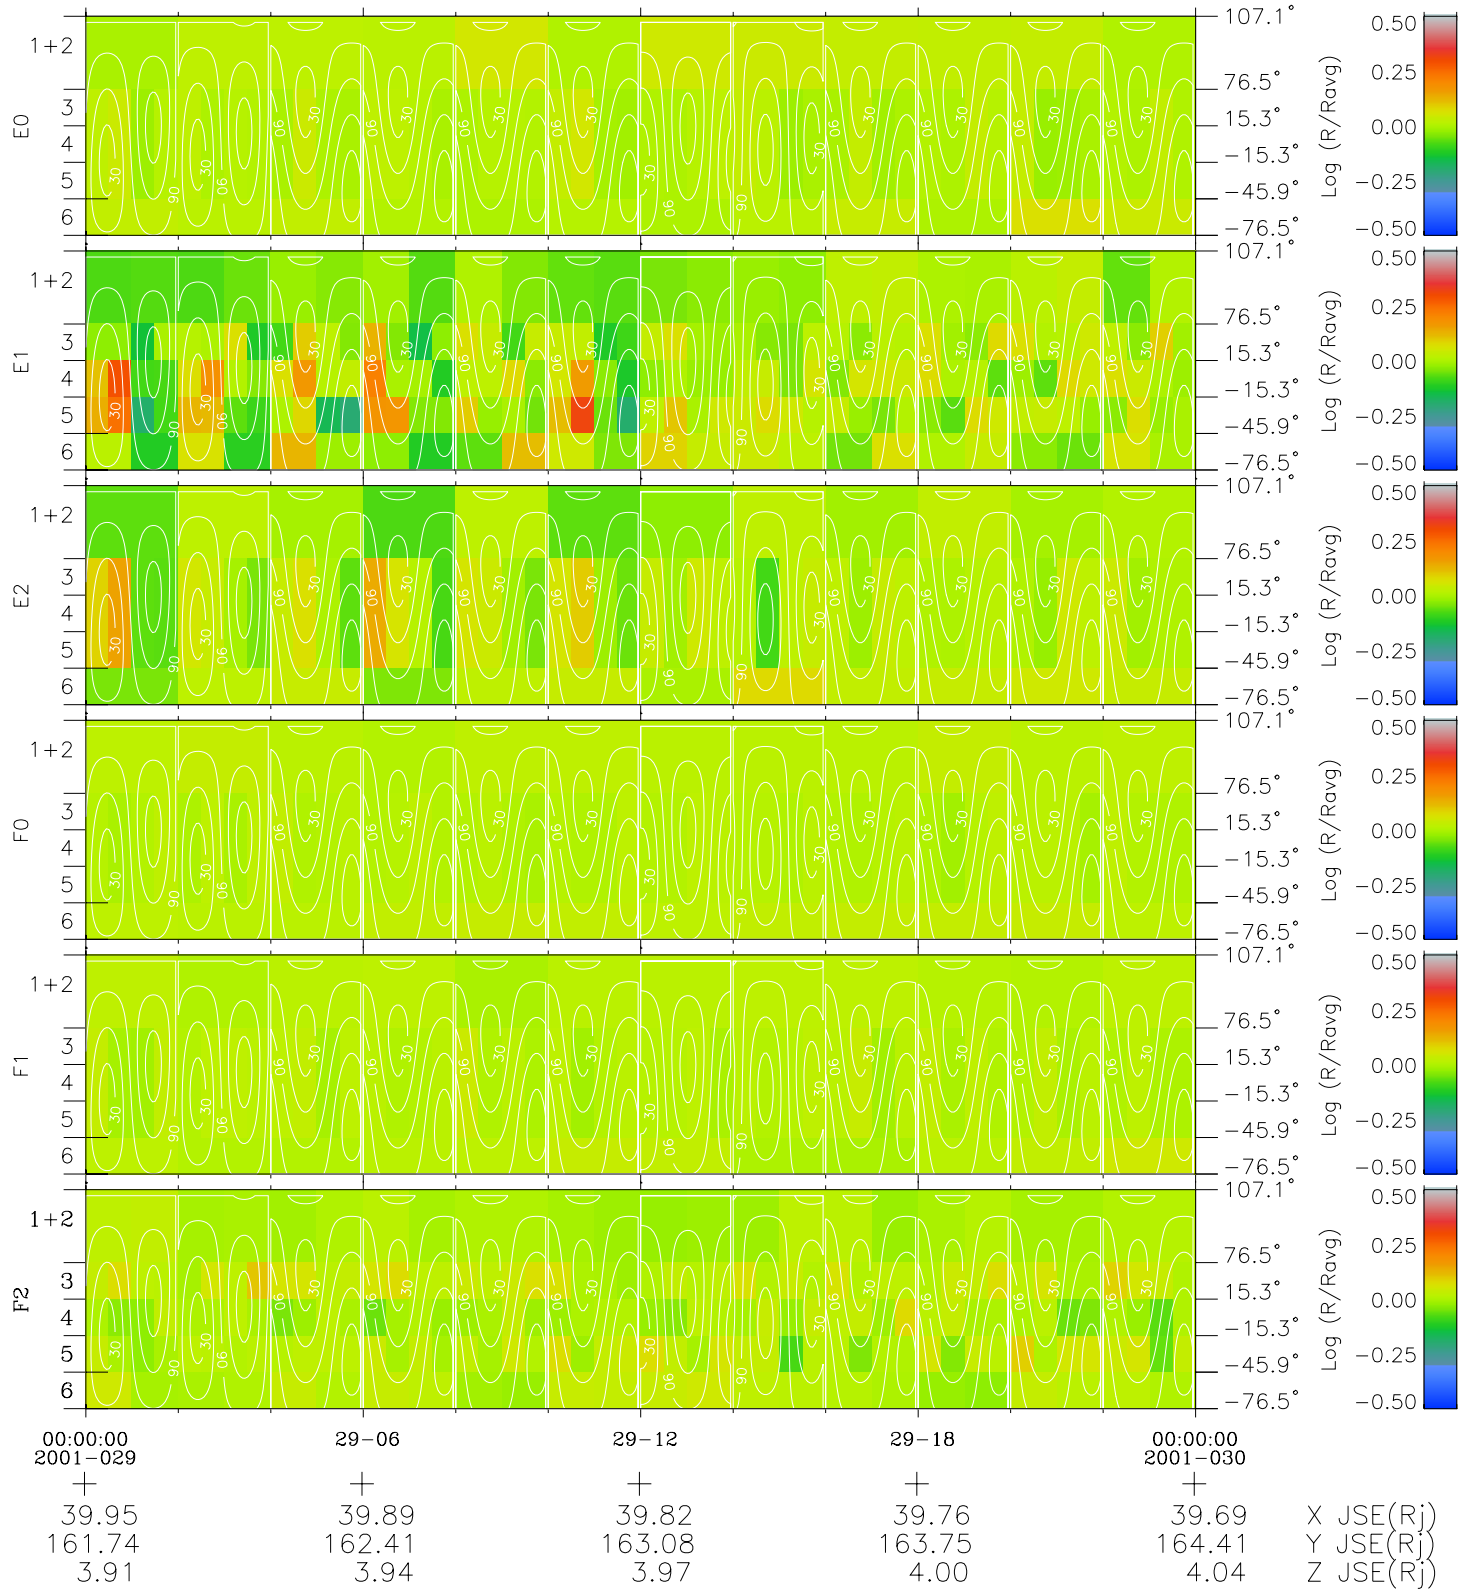

Galileo EPD Real Time All-Sky Anisotropies 01029

Software Version: RTSKY_MEAN V 1.20
 Data Production: 18-05-01
 Plot Production: Tue Sep 18 00:58:49 2001
 Color File: wondr3
 Geofactor File: 1.1

- ◇ = Jupiter look direction
- = Corotation look direction