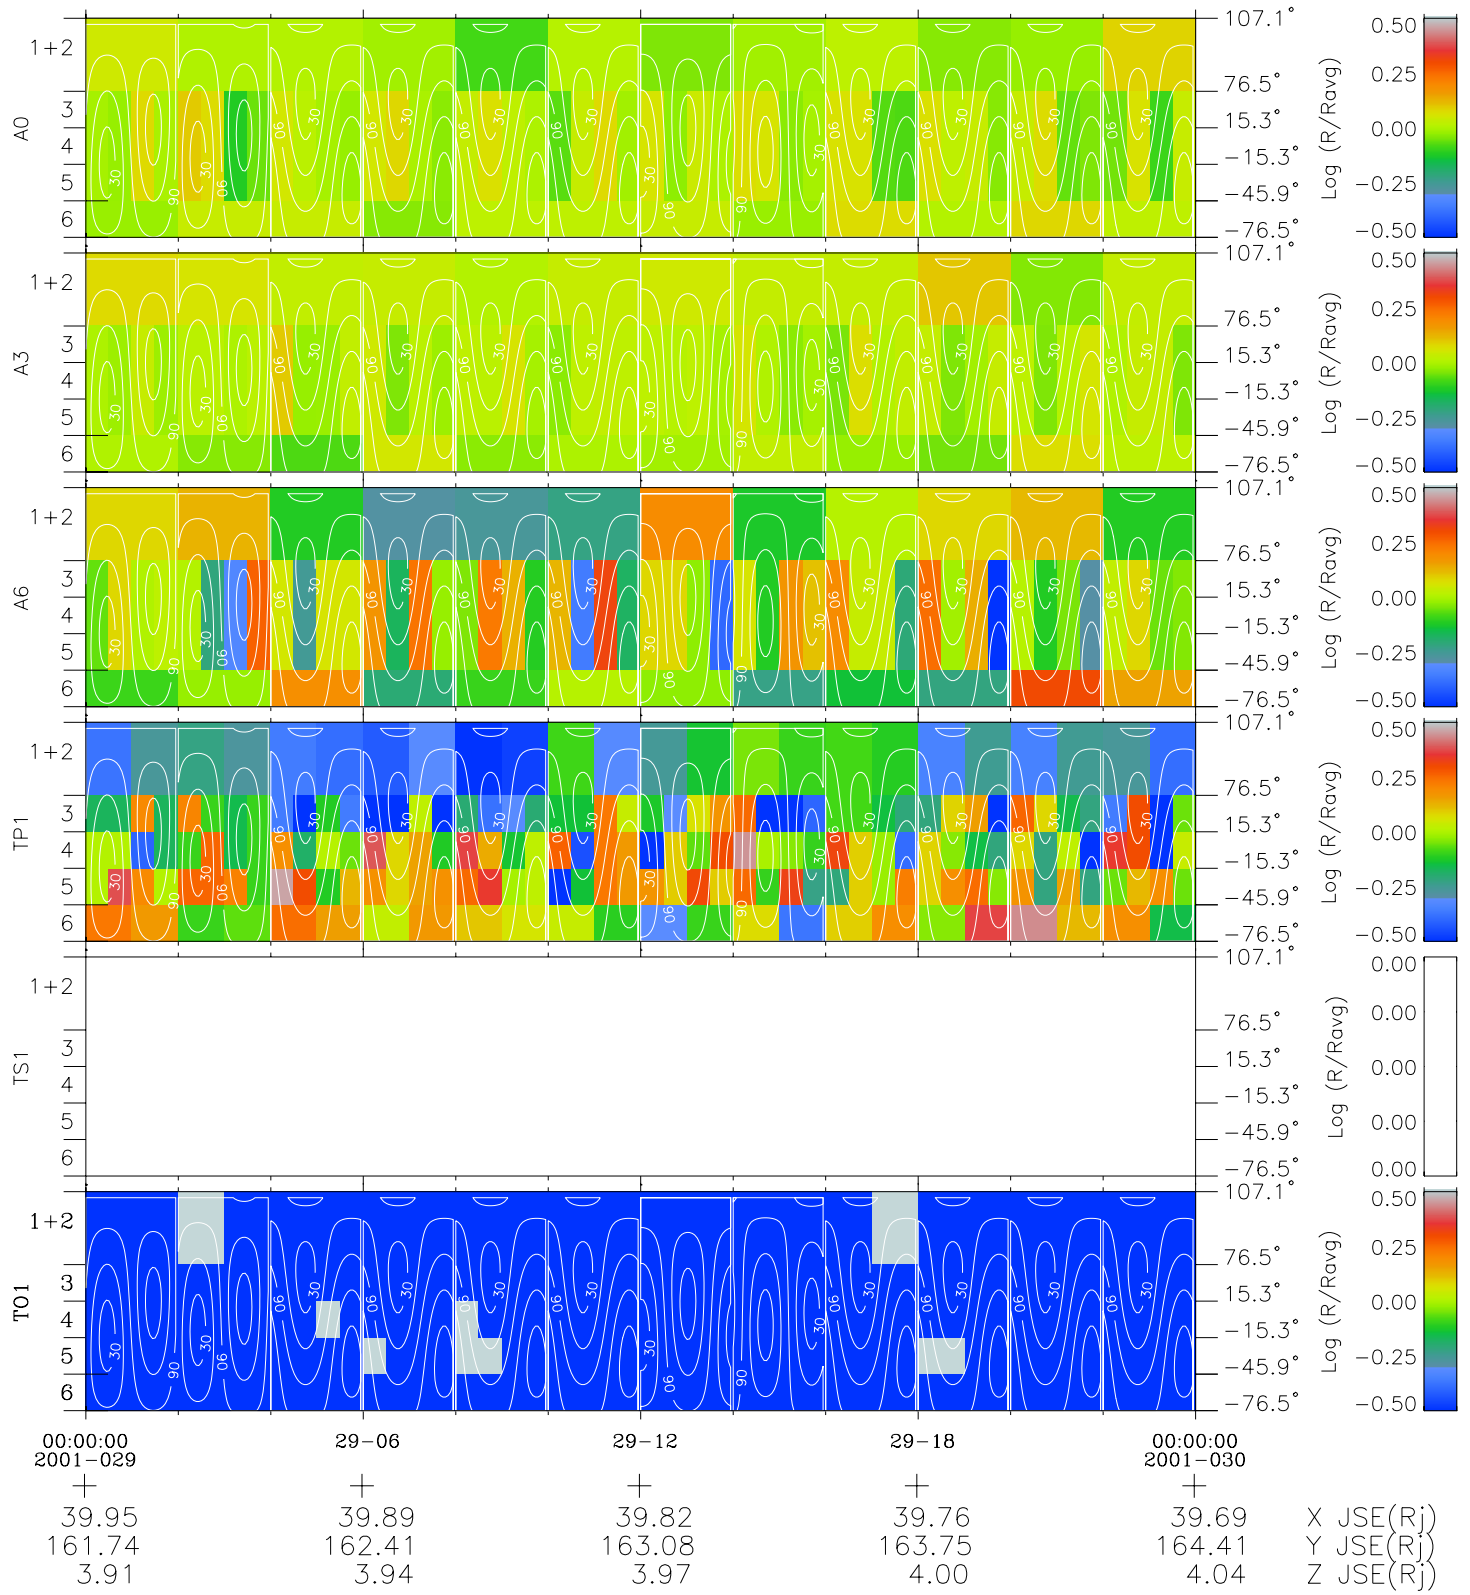

# Galileo EPD Real Time All-Sky Anisotropies 01029

Software Version: RTSKY\_MEAN V 1.20  
 Data Production: 18-05-01  
 Plot Production: Tue Sep 18 00:58:42 2001  
 Color File: wondr3  
 Geofactor File: 1.1

- ◇ = Jupiter look direction
- = Corotation look direction