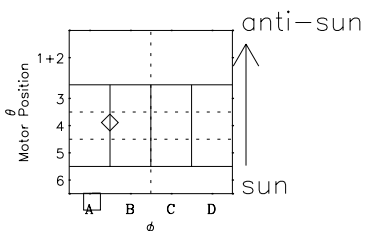

# Galileo EPD Real-Time Six-Sector 01029

Software Version: RTLINE\_R6 V 1.20  
Data Production: 18-05-01  
Plot Production: Tue Sep 18 01:00:27 2001

◇ = Jupiter look direction  
□ = Corotation look direction