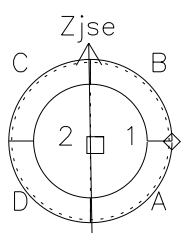

Galileo EPD Real Time Azimuth Anisotropies 01029

Software Version: RTAZIM_NORM V 1.20
 Data Production: 18-05-01
 Plot Production: Tue Sep 18 01:00:11 2001
 Color File: wondr3
 Geofactor File: 1.1

◇ = Jupiter look direction
 □ = Corotation look direction