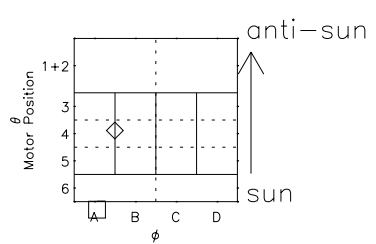

Galileo EPD Real Time Azimuth Anisotropies 01029

Software Version: RTAZIM_NORM V 1.20
 Data Production: 18-05-01
 Plot Production: Tue Sep 18 01:00:11 2001
 Color File: wondr3
 Geofactor File: 1.1

◇ = Jupiter look direction
 □ = Corotation look direction