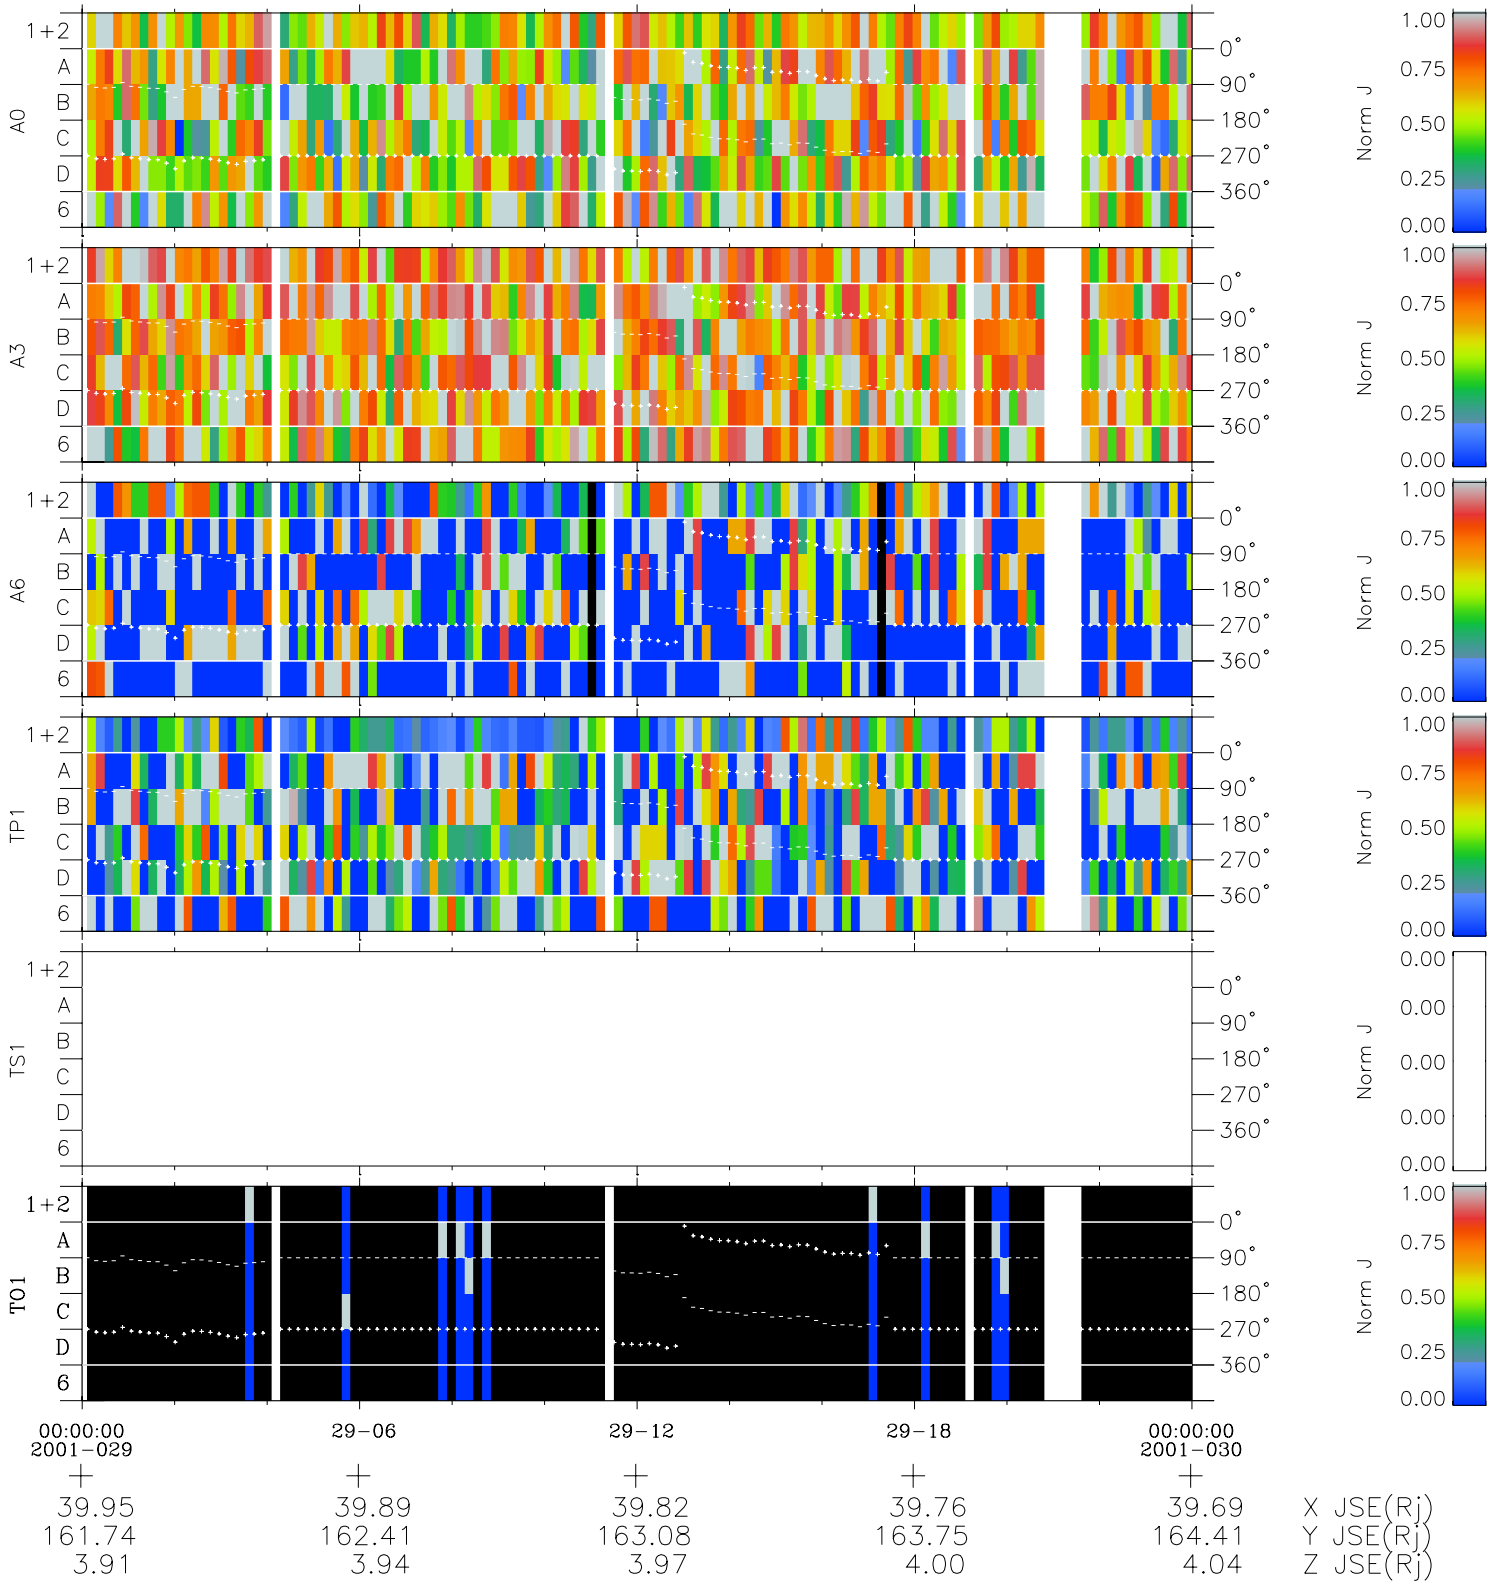

Galileo EPD Real Time Azimuth Anisotropies 01029

Software Version: RTAZIM_NORM V 1.20
 Data Production: 18-05-01
 Plot Production: Tue Sep 18 01:00:11 2001
 Color File: wondr3
 Geofactor File: 1.1

◇ = Jupiter look direction
 □ = Corotation look direction