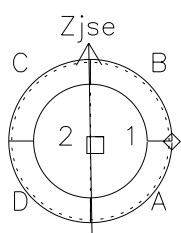

Galileo EPD Real Time Azimuth Anisotropies 01029

Software Version: RTAZIM_MEAN V 1.20
 Data Production: 18-05-01
 Plot Production: Tue Sep 18 00:59:51 2001
 Color File: wondr3
 Geofactor File: 1.1

◇ = Jupiter look direction
 □ = Corotation look direction