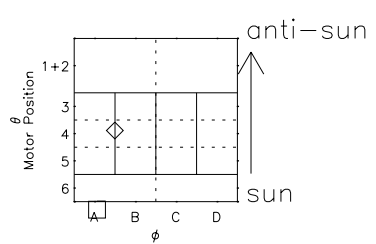

Galileo EPD Real Time Azimuth Anisotropies 01029

Software Version: RTAZIM_MEAN V 1.20
 Data Production: 18-05-01
 Plot Production: Tue Sep 18 00:59:51 2001
 Color File: wondr3
 Geofactor File: 1.1

◇ = Jupiter look direction
 □ = Corotation look direction