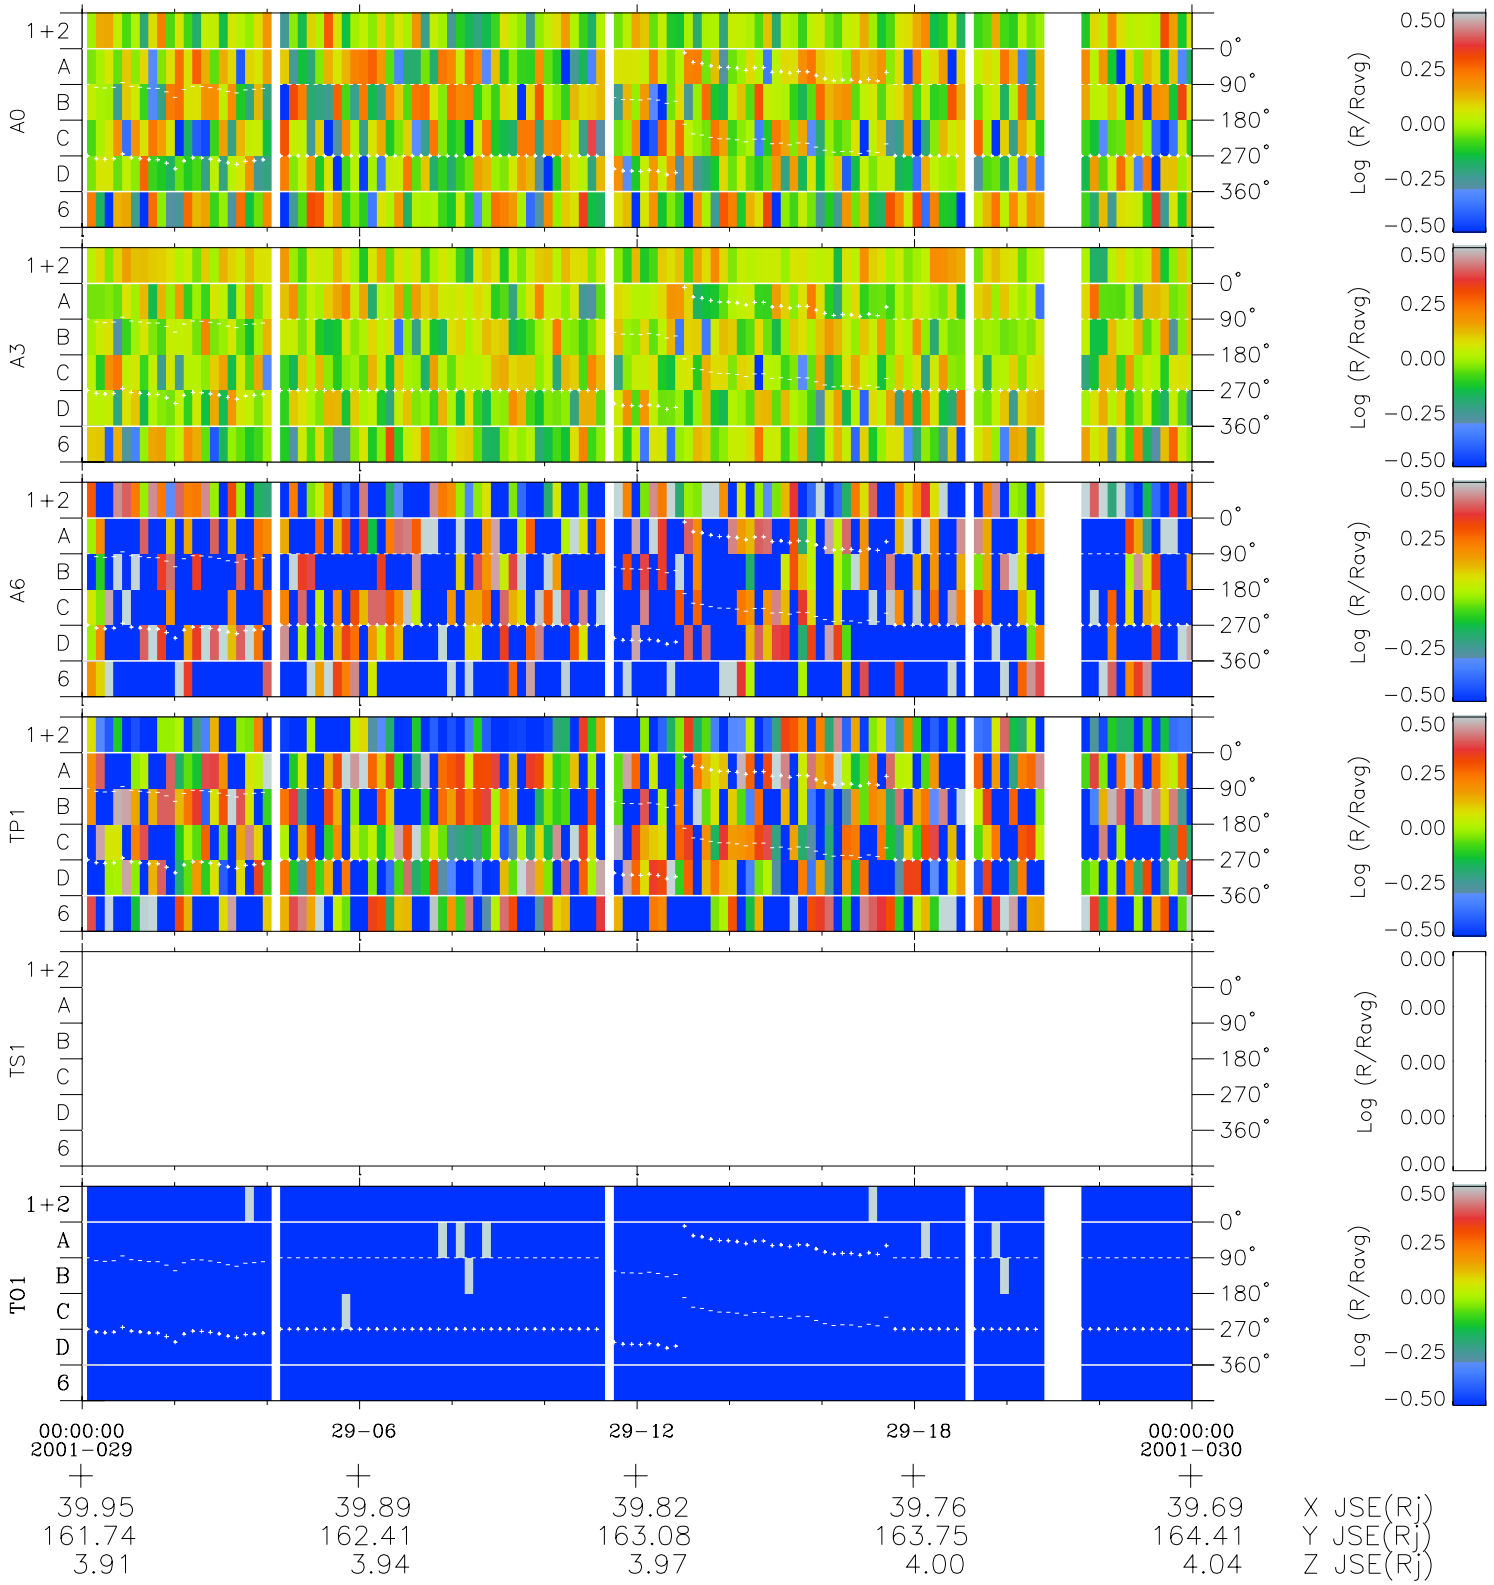

Galileo EPD Real Time Azimuth Anisotropies 01029

Software Version: RTAZIM_MEAN V 1.20
 Data Production: 18-05-01
 Plot Production: Tue Sep 18 00:59:51 2001
 Color File: wondr3
 Geofactor File: 1.1

◇ = Jupiter look direction
 □ = Corotation look direction