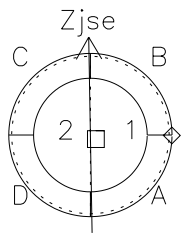

# Galileo EPD Real-Time Six-Sector 01028

Software Version: RTLINE\_R6 V 1.20  
Data Production: 18-05-01  
Plot Production: Tue Sep 18 00:52:37 2001

◇ = Jupiter look direction  
□ = Corotation look direction