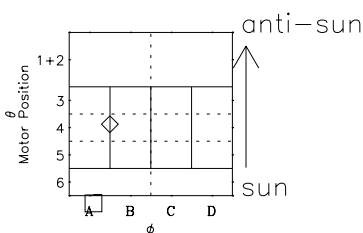

# Galileo EPD Real-Time Six-Sector 01028

Software Version: RTLINE\_R6 V 1.20  
Data Production: 18-05-01  
Plot Production: Tue Sep 18 00:52:37 2001

◇ = Jupiter look direction  
□ = Corotation look direction