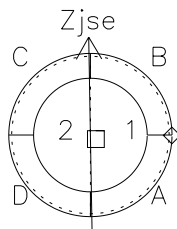

# Galileo EPD Real-Time Six-Sector 01028

Software Version: RTLINE\_R6 V 1.20  
Data Production: 18-05-01  
Plot Production: Tue Sep 18 00:52:37 2001

◇ = Jupiter look direction  
□ = Corotation look direction