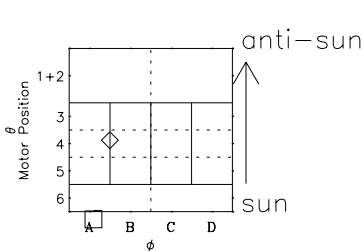

# Galileo EPD Real-Time Six-Sector 01028

Software Version: RTLINE\_R6 V 1.20  
Data Production: 18-05-01  
Plot Production: Tue Sep 18 00:52:37 2001

◇ = Jupiter look direction  
□ = Corotation look direction