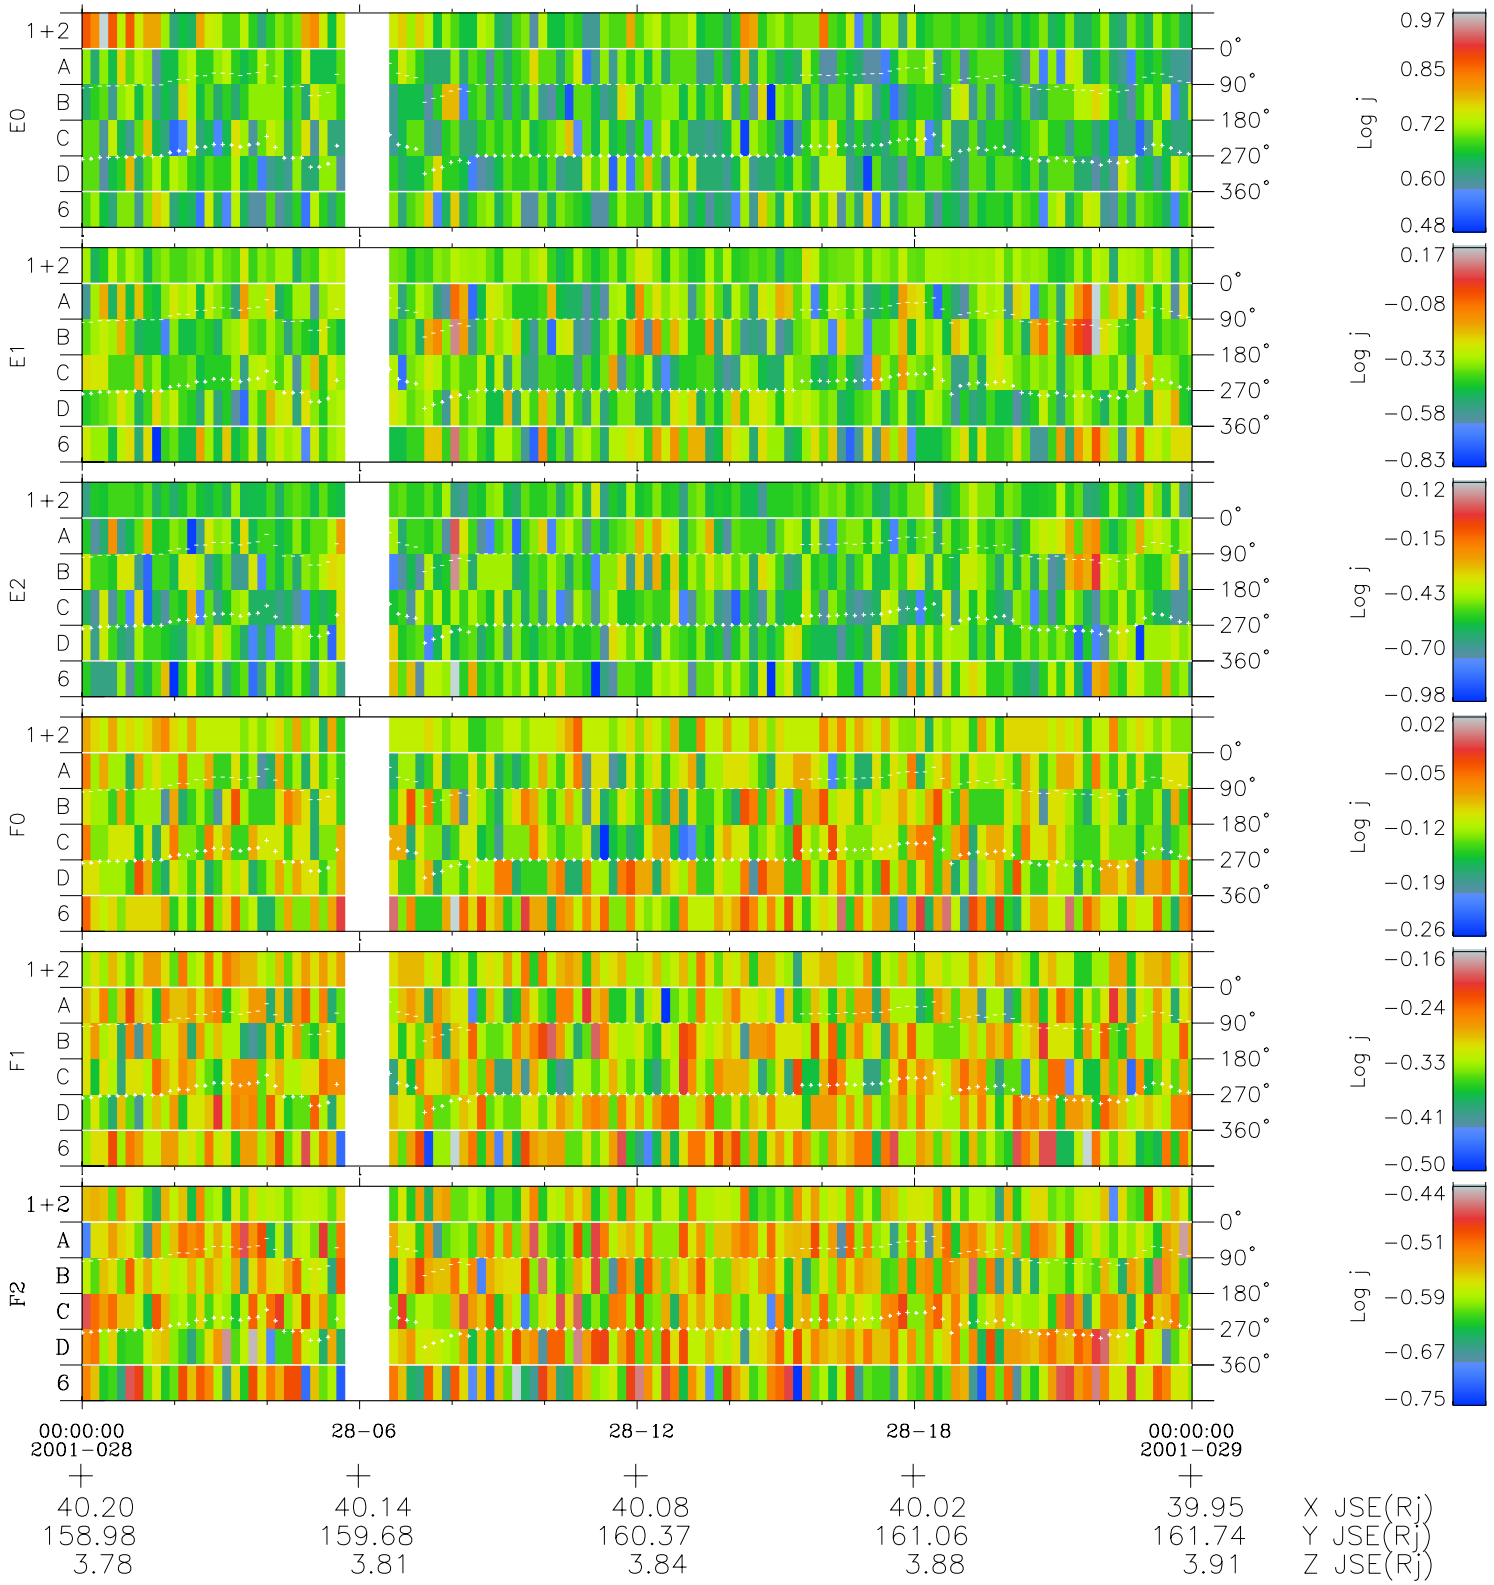

Galileo EPD Real Time Azimuth Anisotropies 01028

Software Version: RTAZIM_FLUX V 1.20
 Data Production: 18-05-01
 Plot Production: Tue Sep 18 00:52:15 2001
 Color File: wondr3
 Geofactor File: 1.1

- ◇ = Jupiter look direction
- = Corotation look direction