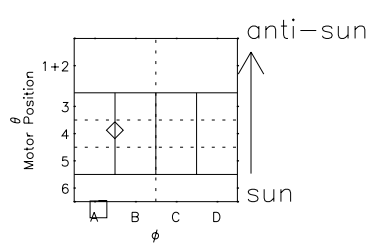

Galileo EPD Real Time Azimuth Anisotropies 01028

Software Version: RTAZIM_FLUX V 1.20
 Data Production: 18-05-01
 Plot Production: Tue Sep 18 00:52:15 2001
 Color File: wondr3
 Geofactor File: 1.1

- ◇ = Jupiter look direction
- = Corotation look direction