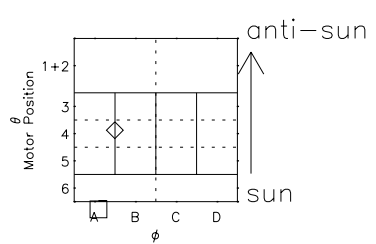

Galileo EPD Real Time Azimuth Anisotropies 01028

Software Version: RTAZIM_FLUX V 1.20
 Data Production: 18-05-01
 Plot Production: Tue Sep 18 00:52:10 2001
 Color File: wondr3
 Geofactor File: 1.1

- ◇ = Jupiter look direction
- = Corotation look direction