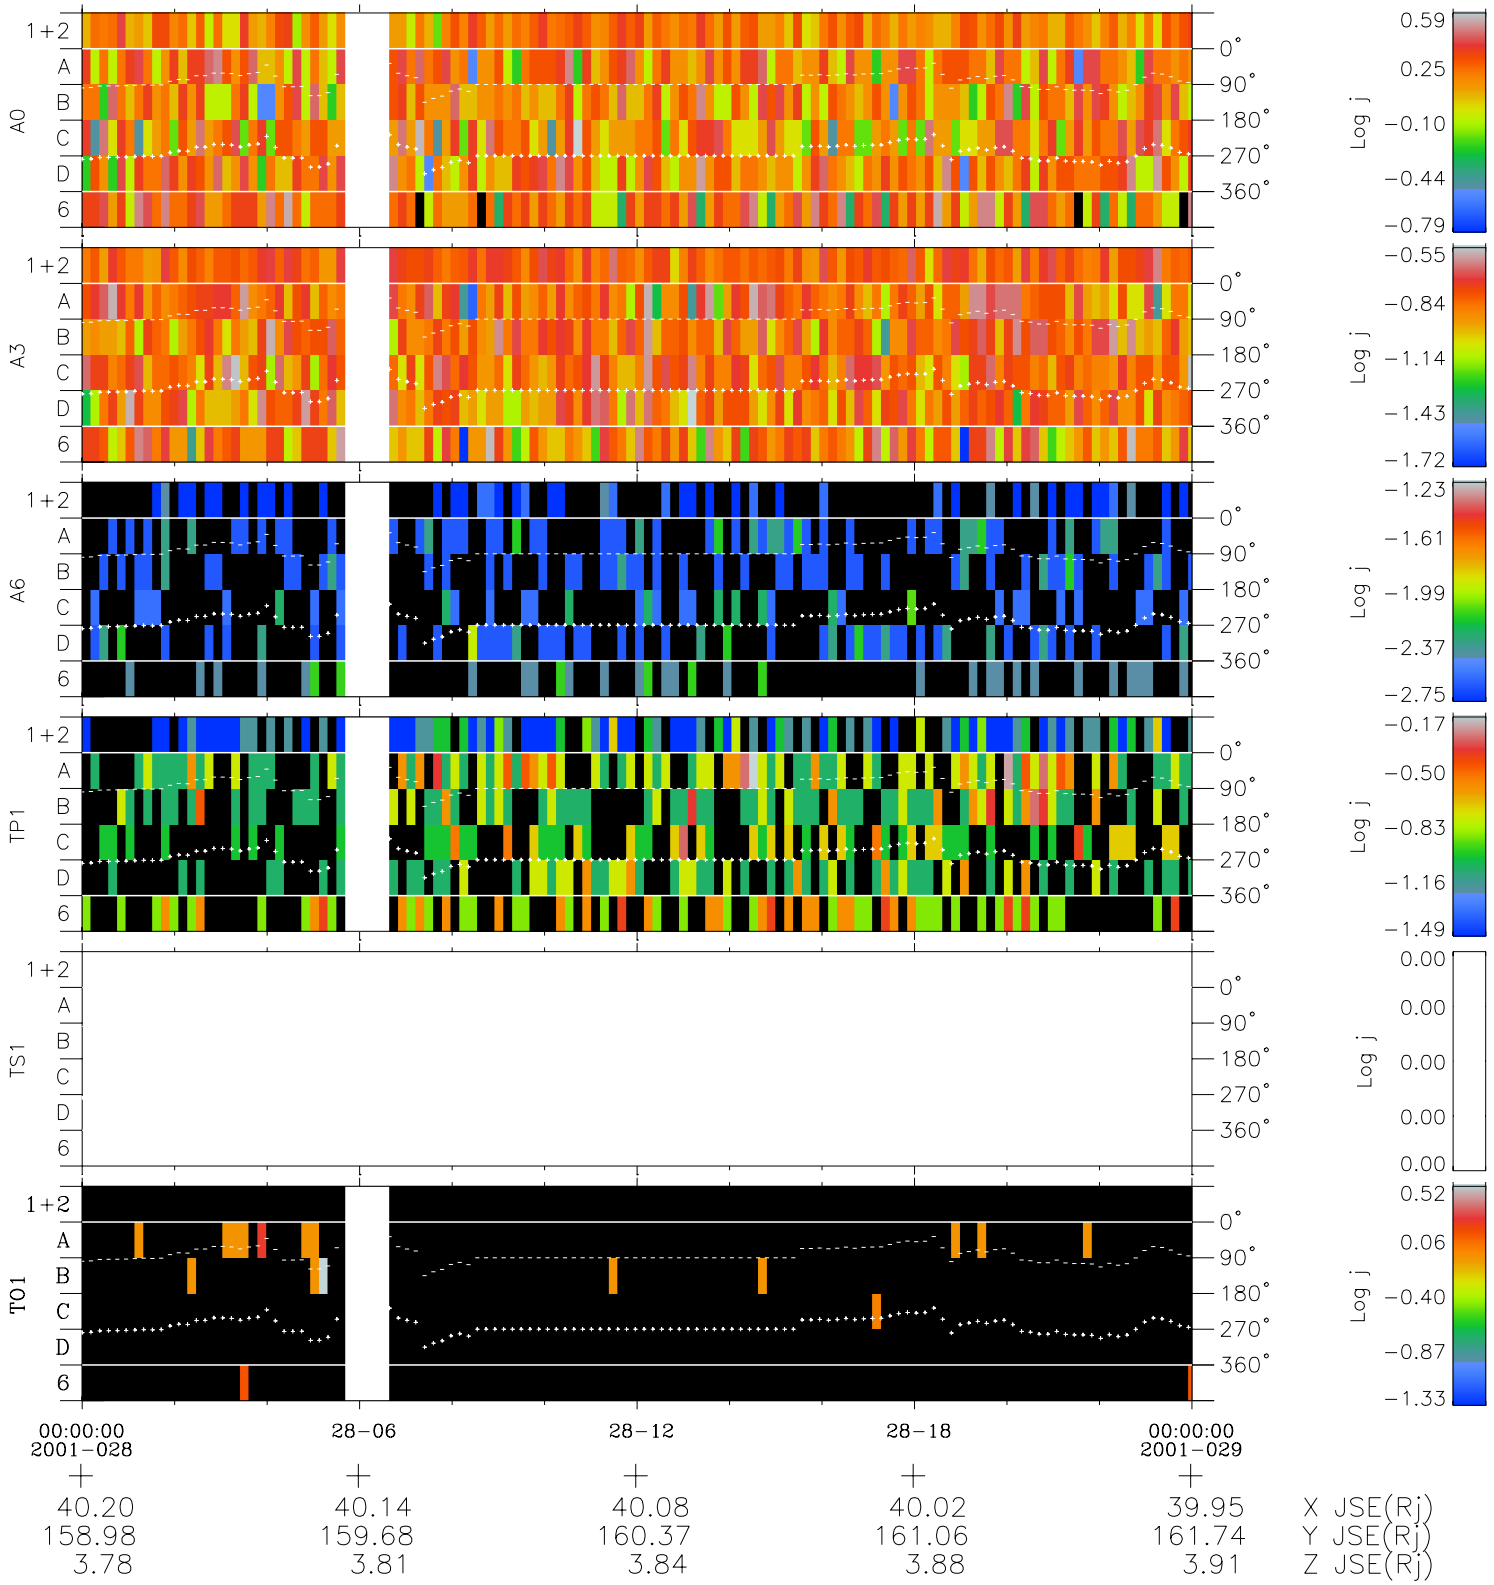

Galileo EPD Real Time Azimuth Anisotropies 01028

Software Version: RTAZIM_FLUX V 1.20
 Data Production: 18-05-01
 Plot Production: Tue Sep 18 00:52:10 2001
 Color File: wondr3
 Geofactor File: 1.1

- ◇ = Jupiter look direction
- = Corotation look direction