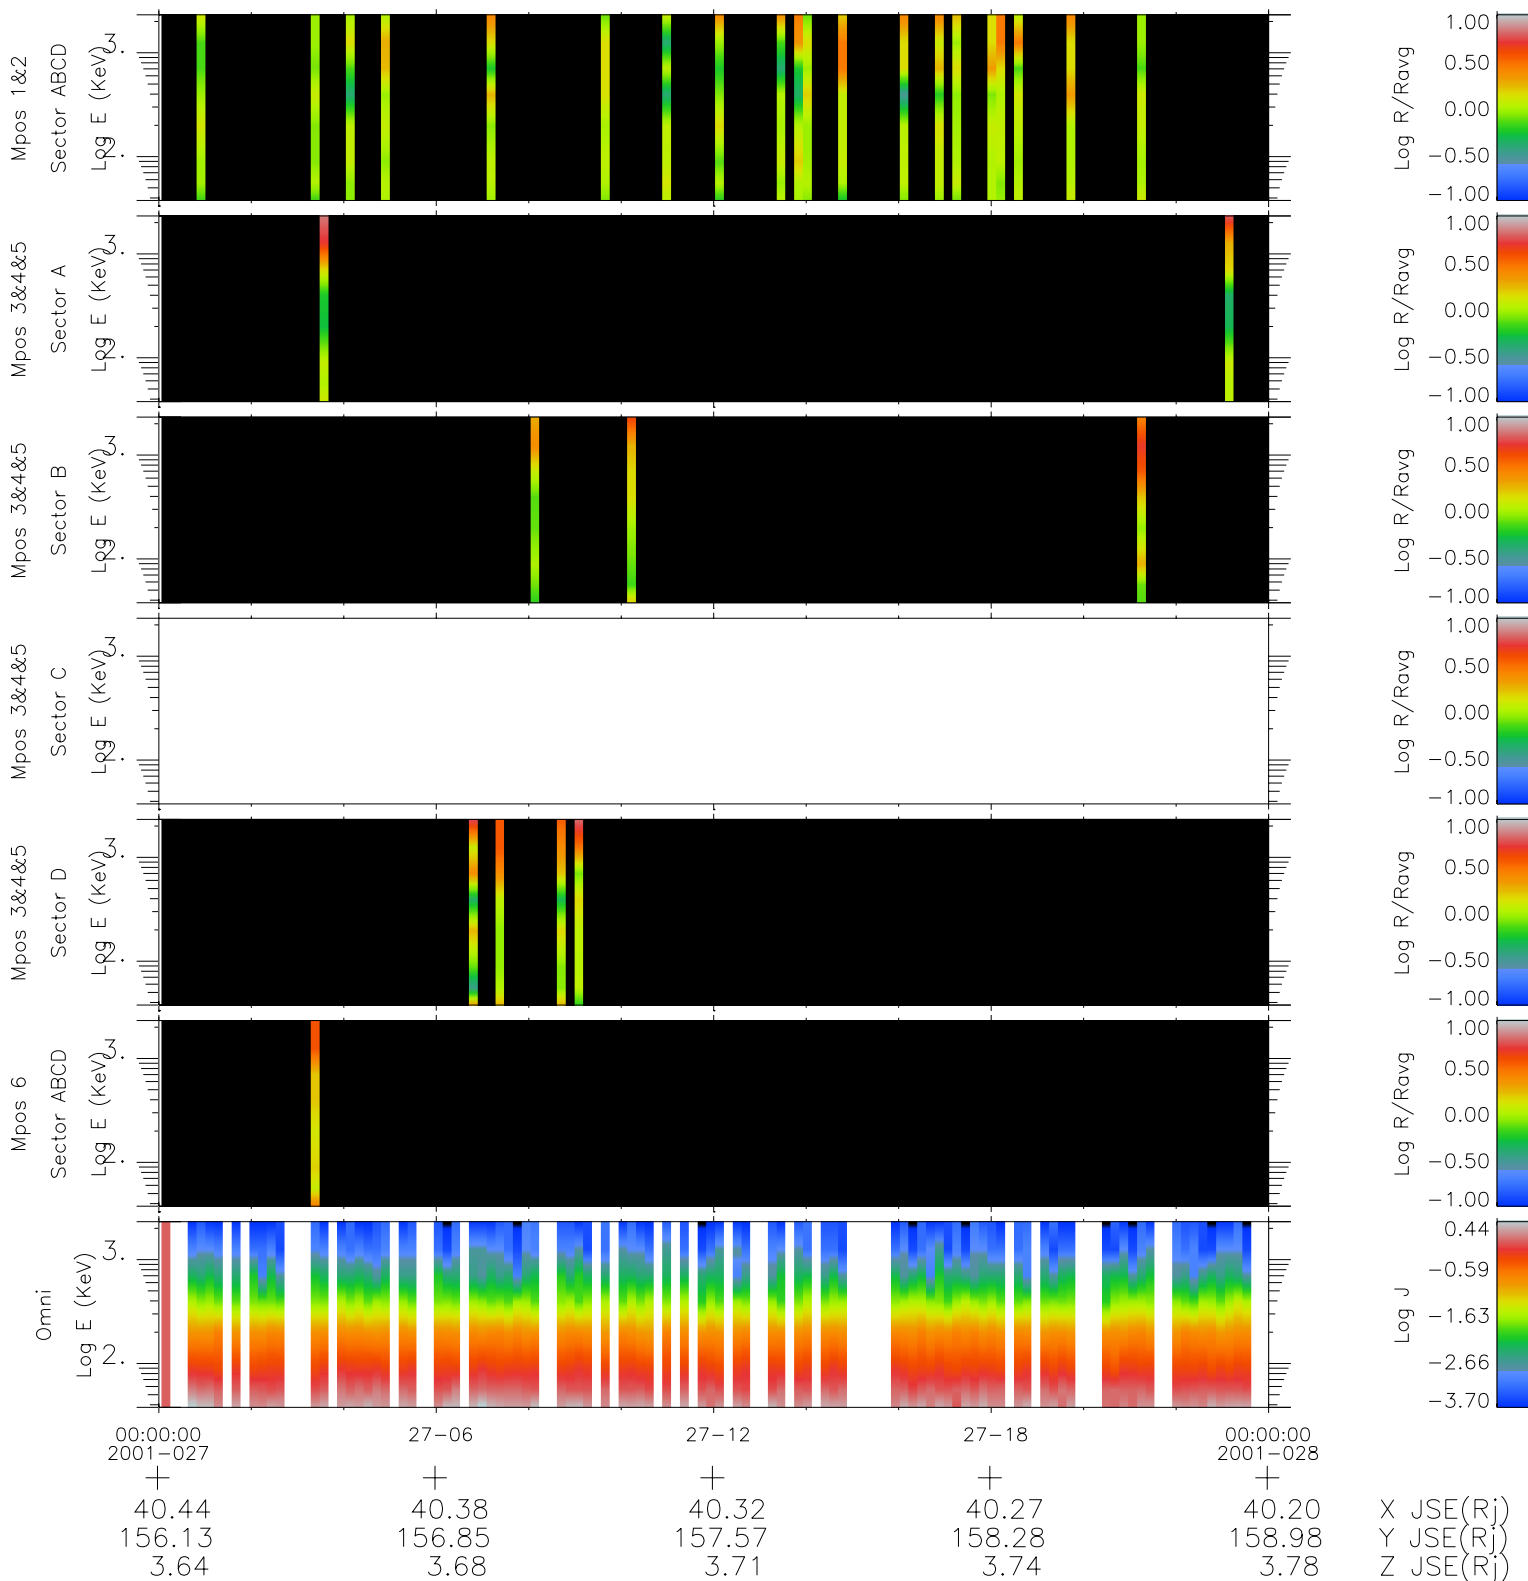

Galileo EPD Real Time R6 Ions Spectra 01027

Software Version: RTSPEC_R6 V 1.20
 Data Production: 18-05-01
 Plot Production: Tue Sep 18 00:42:39 2001
 Color File: wondr3
 Geofactor File: 1.1

- ◇ = Jupiter look direction
- = Corotation look direction