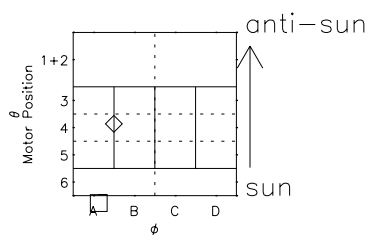

Galileo EPD Real Time R6 Ions Spectra 01027

Software Version: RTSPEC_R6 V 1.20
 Data Production: 18-05-01
 Plot Production: Tue Sep 18 00:42:39 2001
 Color File: wondr3
 Geofactor File: 1.1

- ◇ = Jupiter look direction
- = Corotation look direction