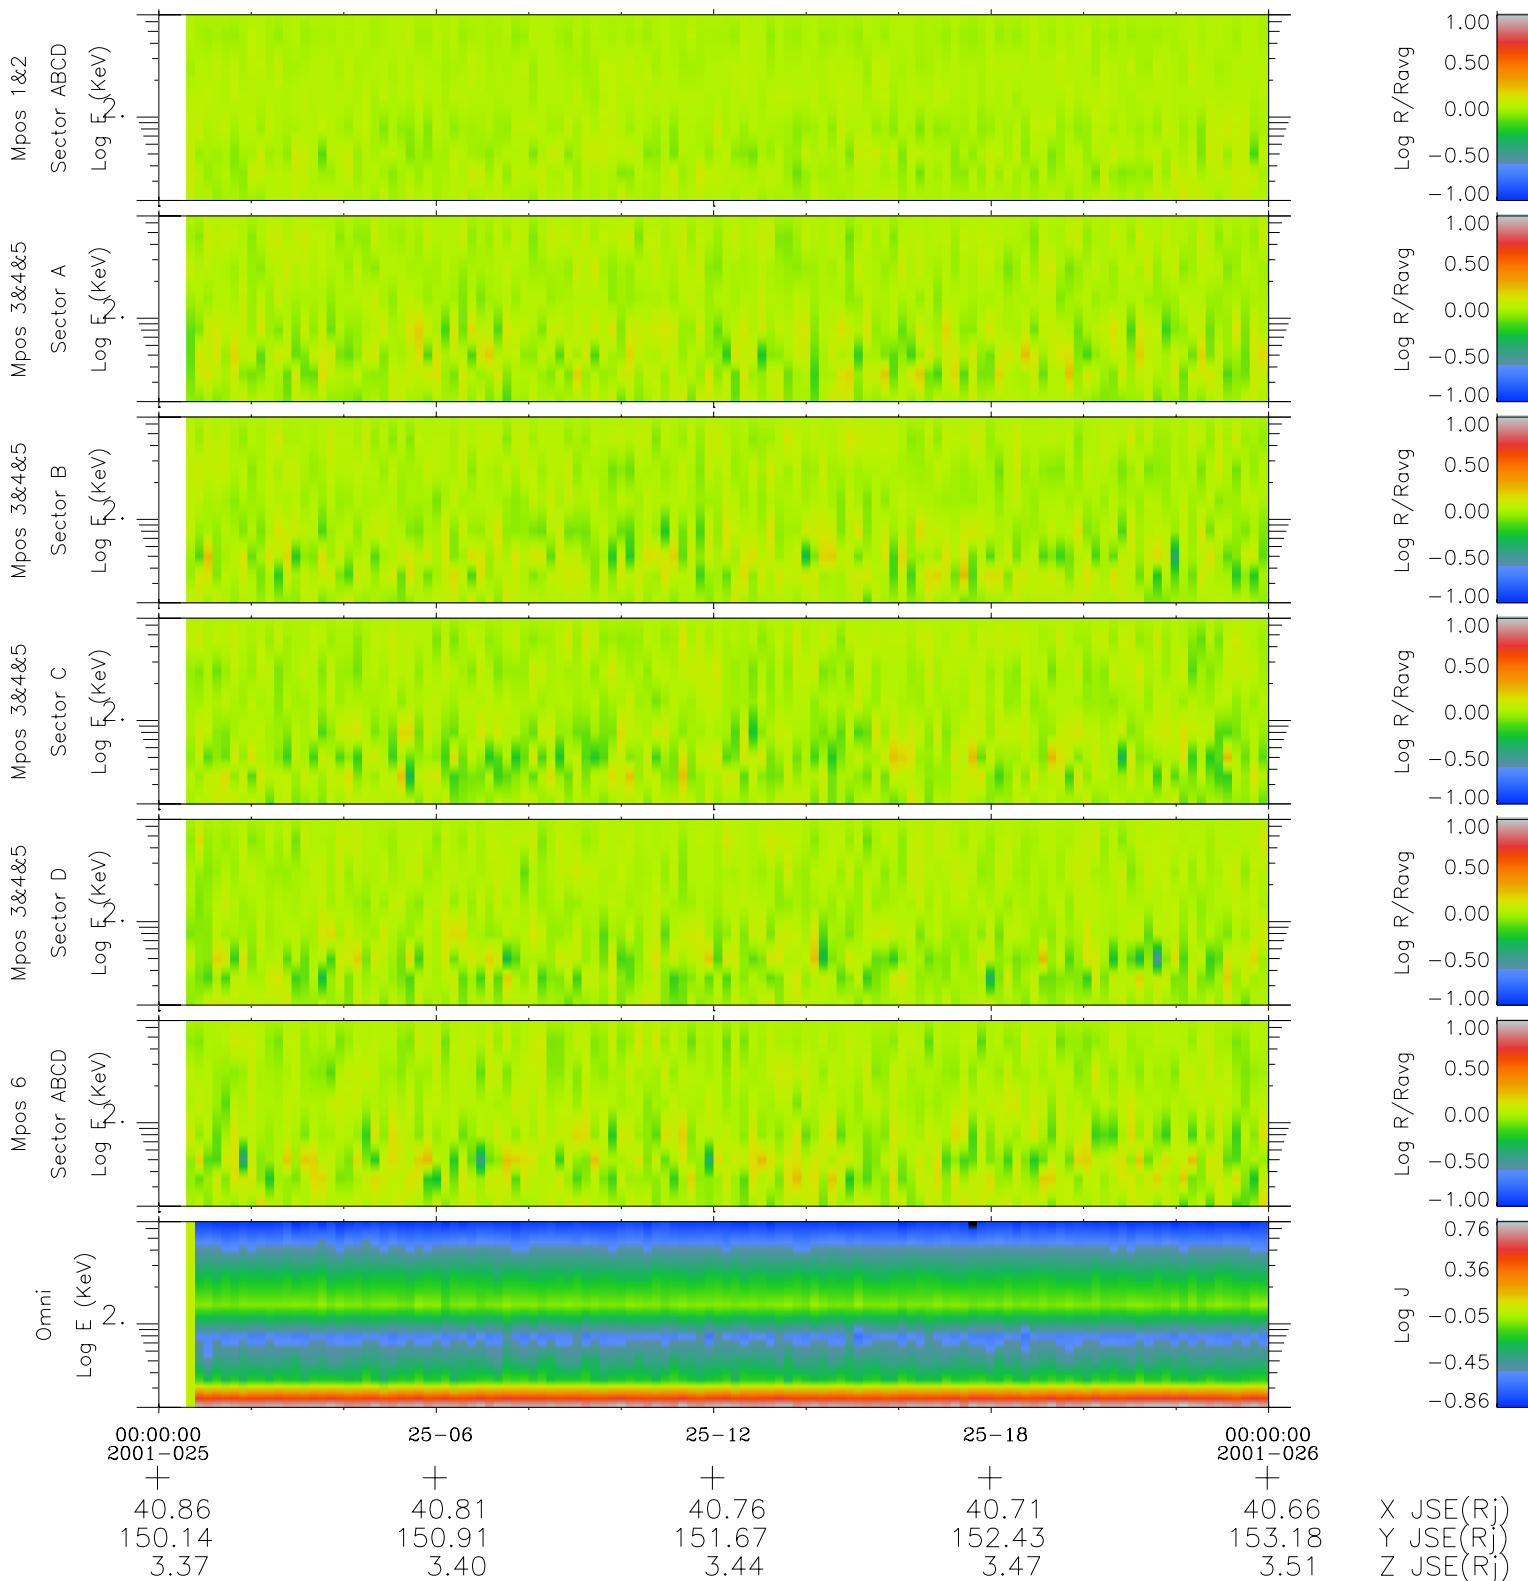

Galileo EPD Real Time R6 Electrons Spectra 01025

Software Version: RTSPEC_R6 V 1.20
 Data Production: 18-05-01
 Plot Production: Tue Sep 18 00:27:02 2001
 Color File: wondr3
 Geofactor File: 1.1

- ◇ = Jupiter look direction
- = Corotation look direction