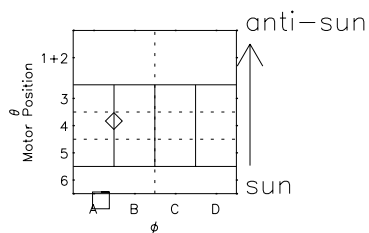

Galileo EPD Real Time R6 Electrons Spectra 01025

Software Version: RTSPEC_R6 V 1.20
 Data Production: 18-05-01
 Plot Production: Tue Sep 18 00:27:02 2001
 Color File: wondr3
 Geofactor File: 1.1

- ◇ = Jupiter look direction
- = Corotation look direction