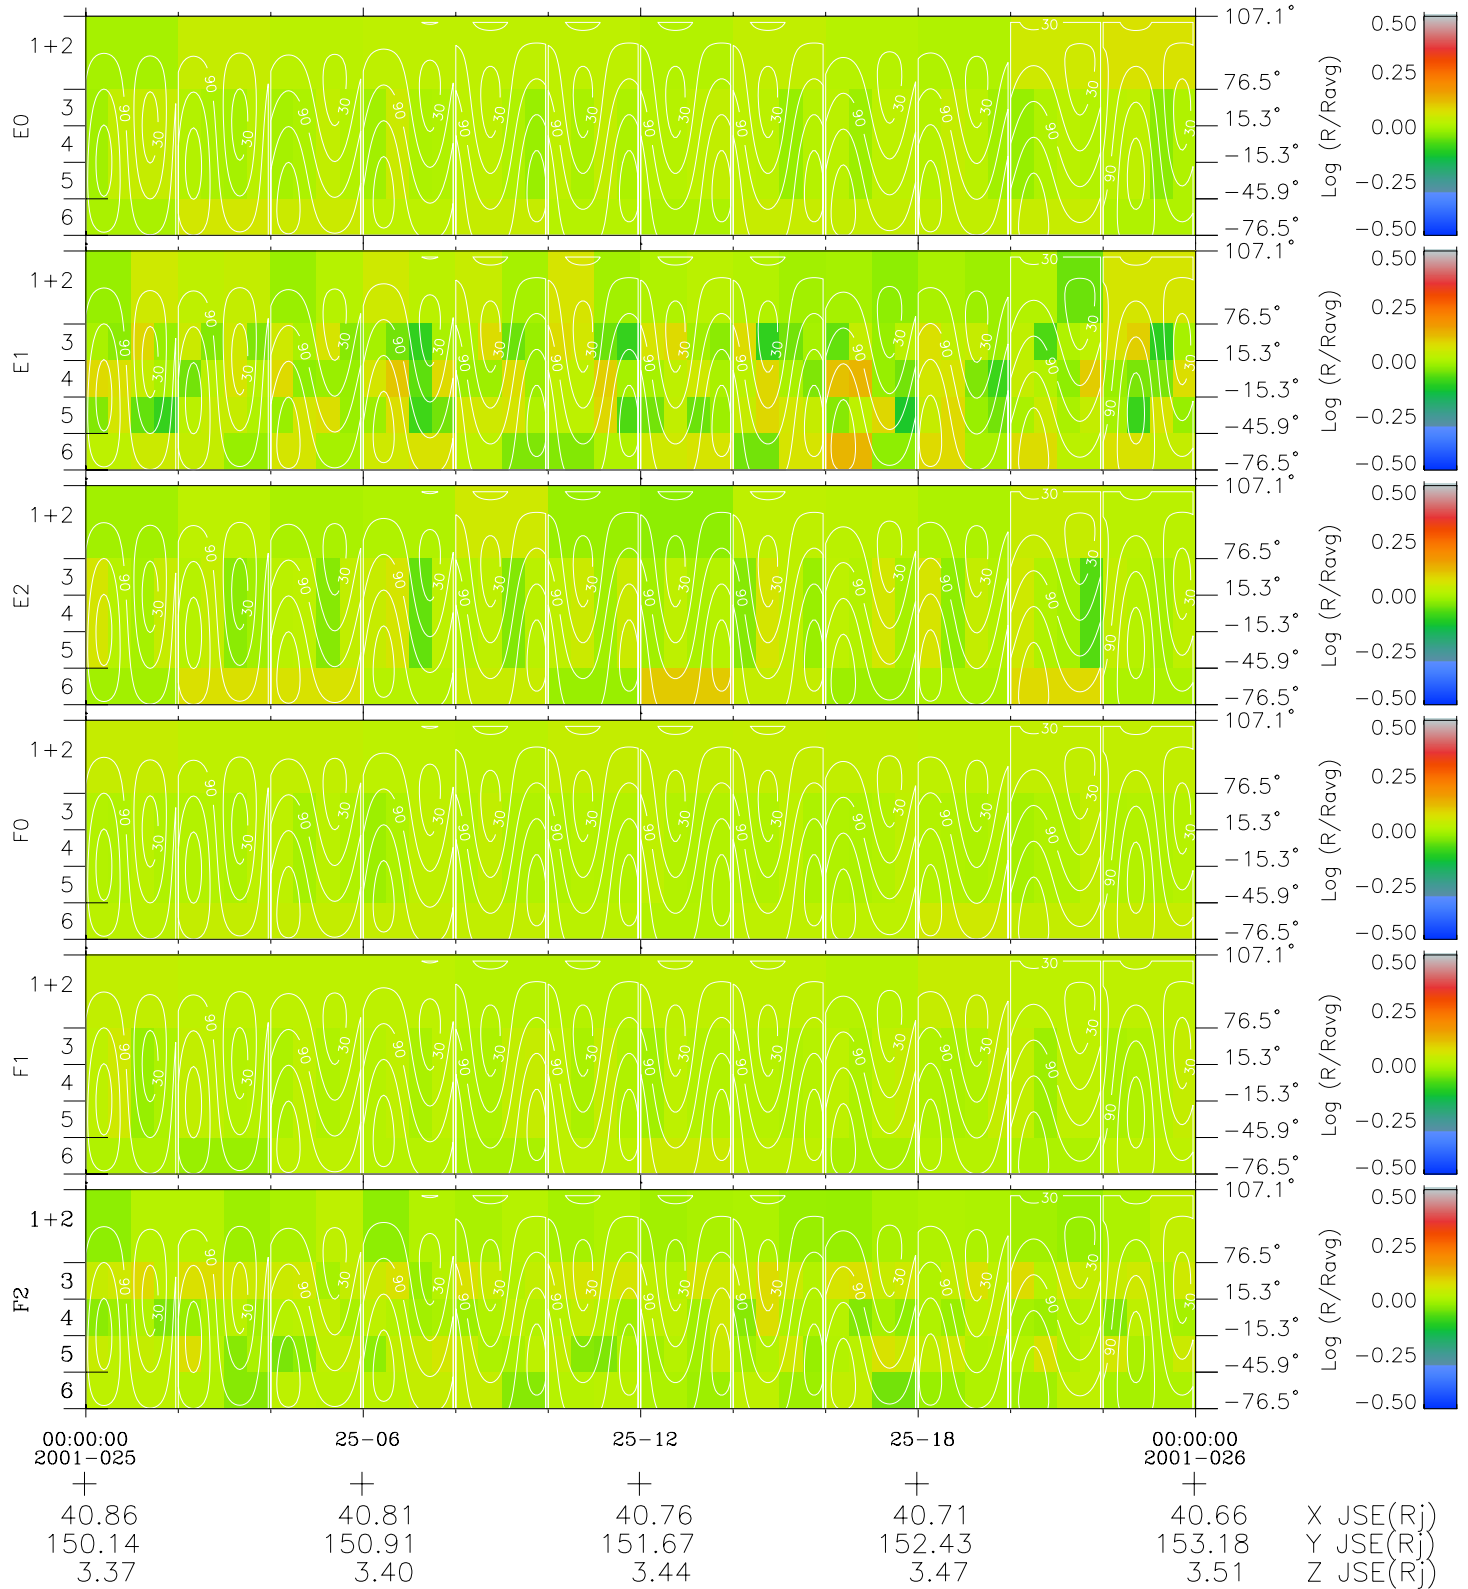

# Galileo EPD Real Time All-Sky Anisotropies 01025

Software Version: RTSKY\_MEAN V 1.20  
 Data Production: 18-05-01  
 Plot Production: Tue Sep 18 00:27:21 2001  
 Color File: wondr3  
 Geofactor File: 1.1

- ◇ = Jupiter look direction
- = Corotation look direction