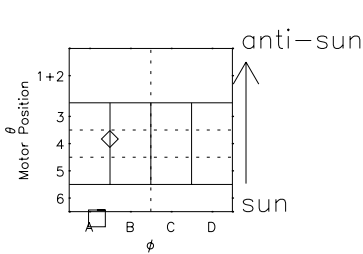

Galileo EPD Real Time All-Sky Anisotropies 01025

Software Version: RTSKY_FLUX V 1.20
 Data Production: 18-05-01
 Plot Production: Tue Sep 18 00:27:34 2001
 Color File: wondr3
 Geofactor File: 1.1

- ◇ = Jupiter look direction
- = Corotation look direction