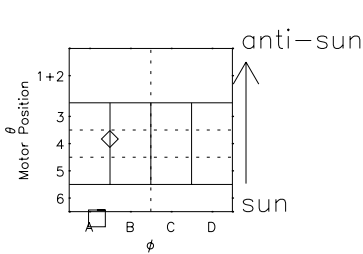

Galileo EPD Real Time All-Sky Anisotropies 01025

Software Version: RTSKY_MEAN V 1.20
Data Production: 18-05-01
Plot Production: Tue Sep 18 00:27:14 2001
Color File: wondr3
Geofactor File: 1.1

- ◇ = Jupiter look direction
- = Corotation look direction