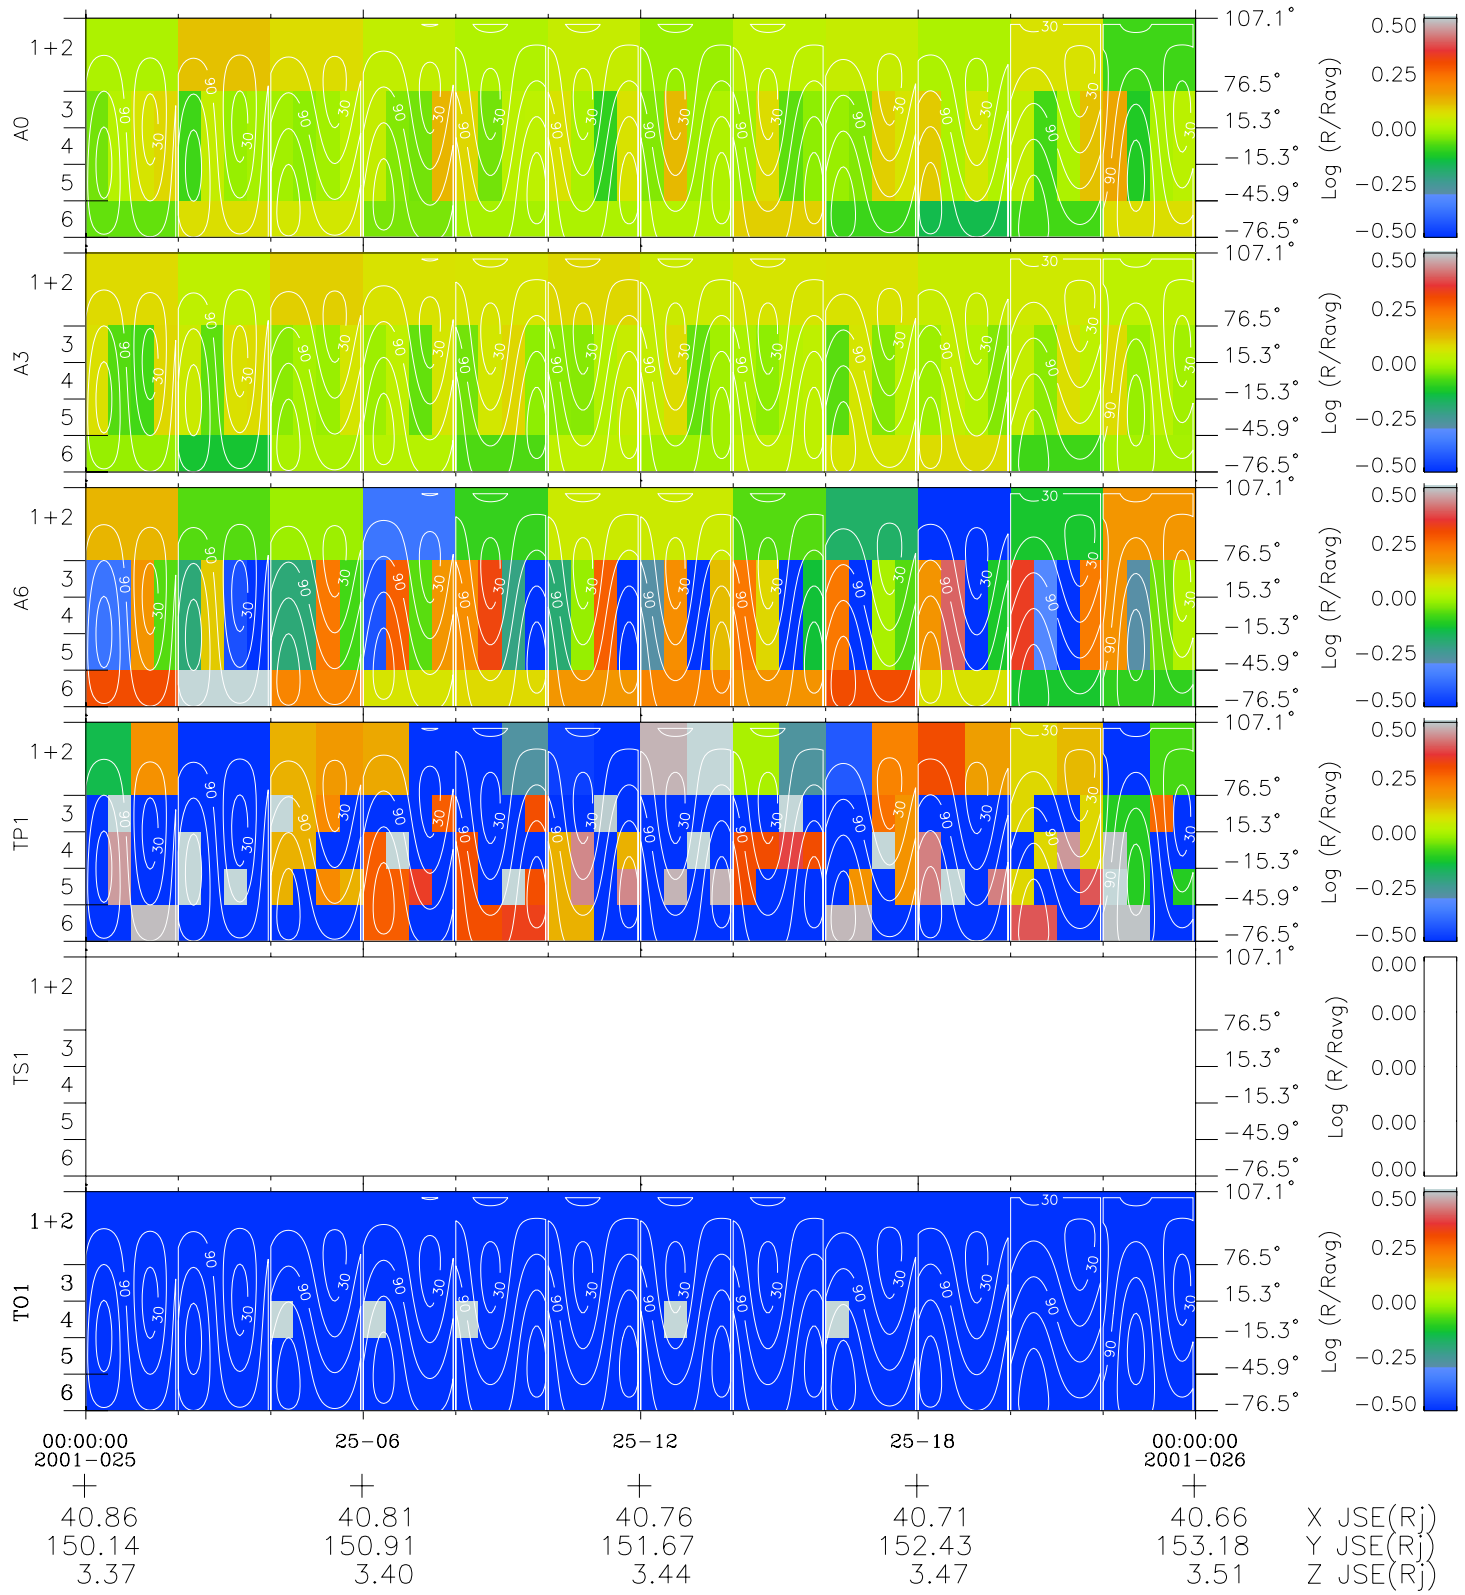

Galileo EPD Real Time All-Sky Anisotropies 01025

Software Version: RTSKY_MEAN V 1.20
Data Production: 18-05-01
Plot Production: Tue Sep 18 00:27:14 2001
Color File: wondr3
Geofactor File: 1.1

- ◇ = Jupiter look direction
- = Corotation look direction