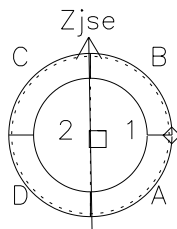

# Galileo EPD Real-Time Six-Sector 01025

Software Version: RTLINE\_R6 V 1.20  
Data Production: 18-05-01  
Plot Production: Tue Sep 18 00:29:02 2001

◇ = Jupiter look direction  
□ = Corotation look direction