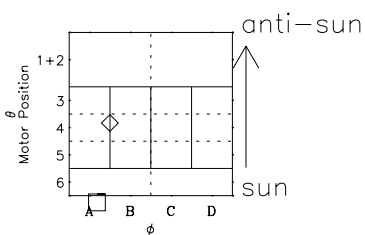

# Galileo EPD Real-Time Six-Sector 01025

Software Version: RTLINE\_R6 V 1.20  
Data Production: 18-05-01  
Plot Production: Tue Sep 18 00:29:02 2001

◇ = Jupiter look direction  
□ = Corotation look direction