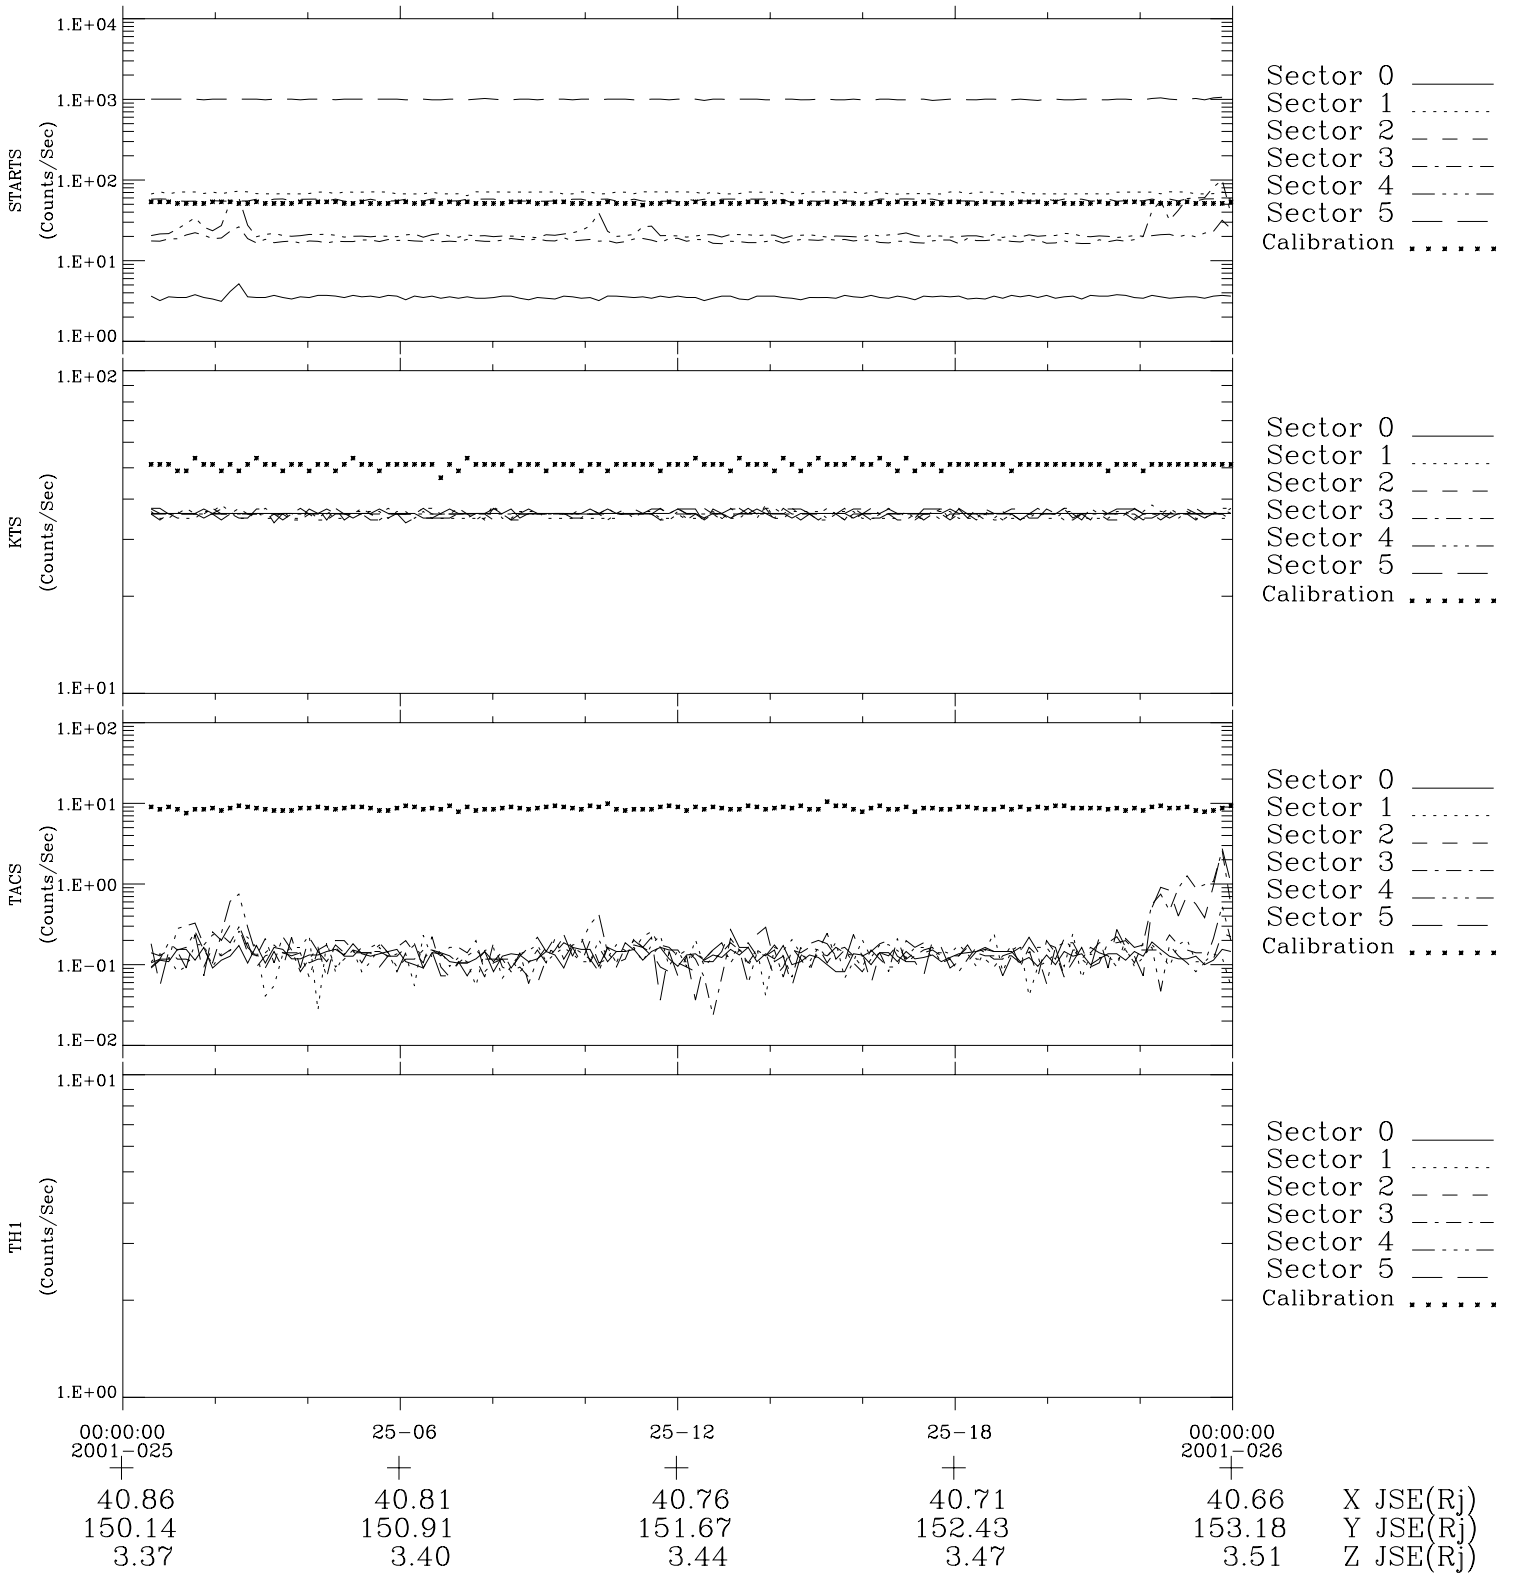

# Galileo EPD Real-Time Six-Sector 01025

Software Version: RTLINE\_R6 V 1.20  
Data Production: 18-05-01  
Plot Production: Tue Sep 18 00:29:02 2001

◇ = Jupiter look direction  
□ = Corotation look direction