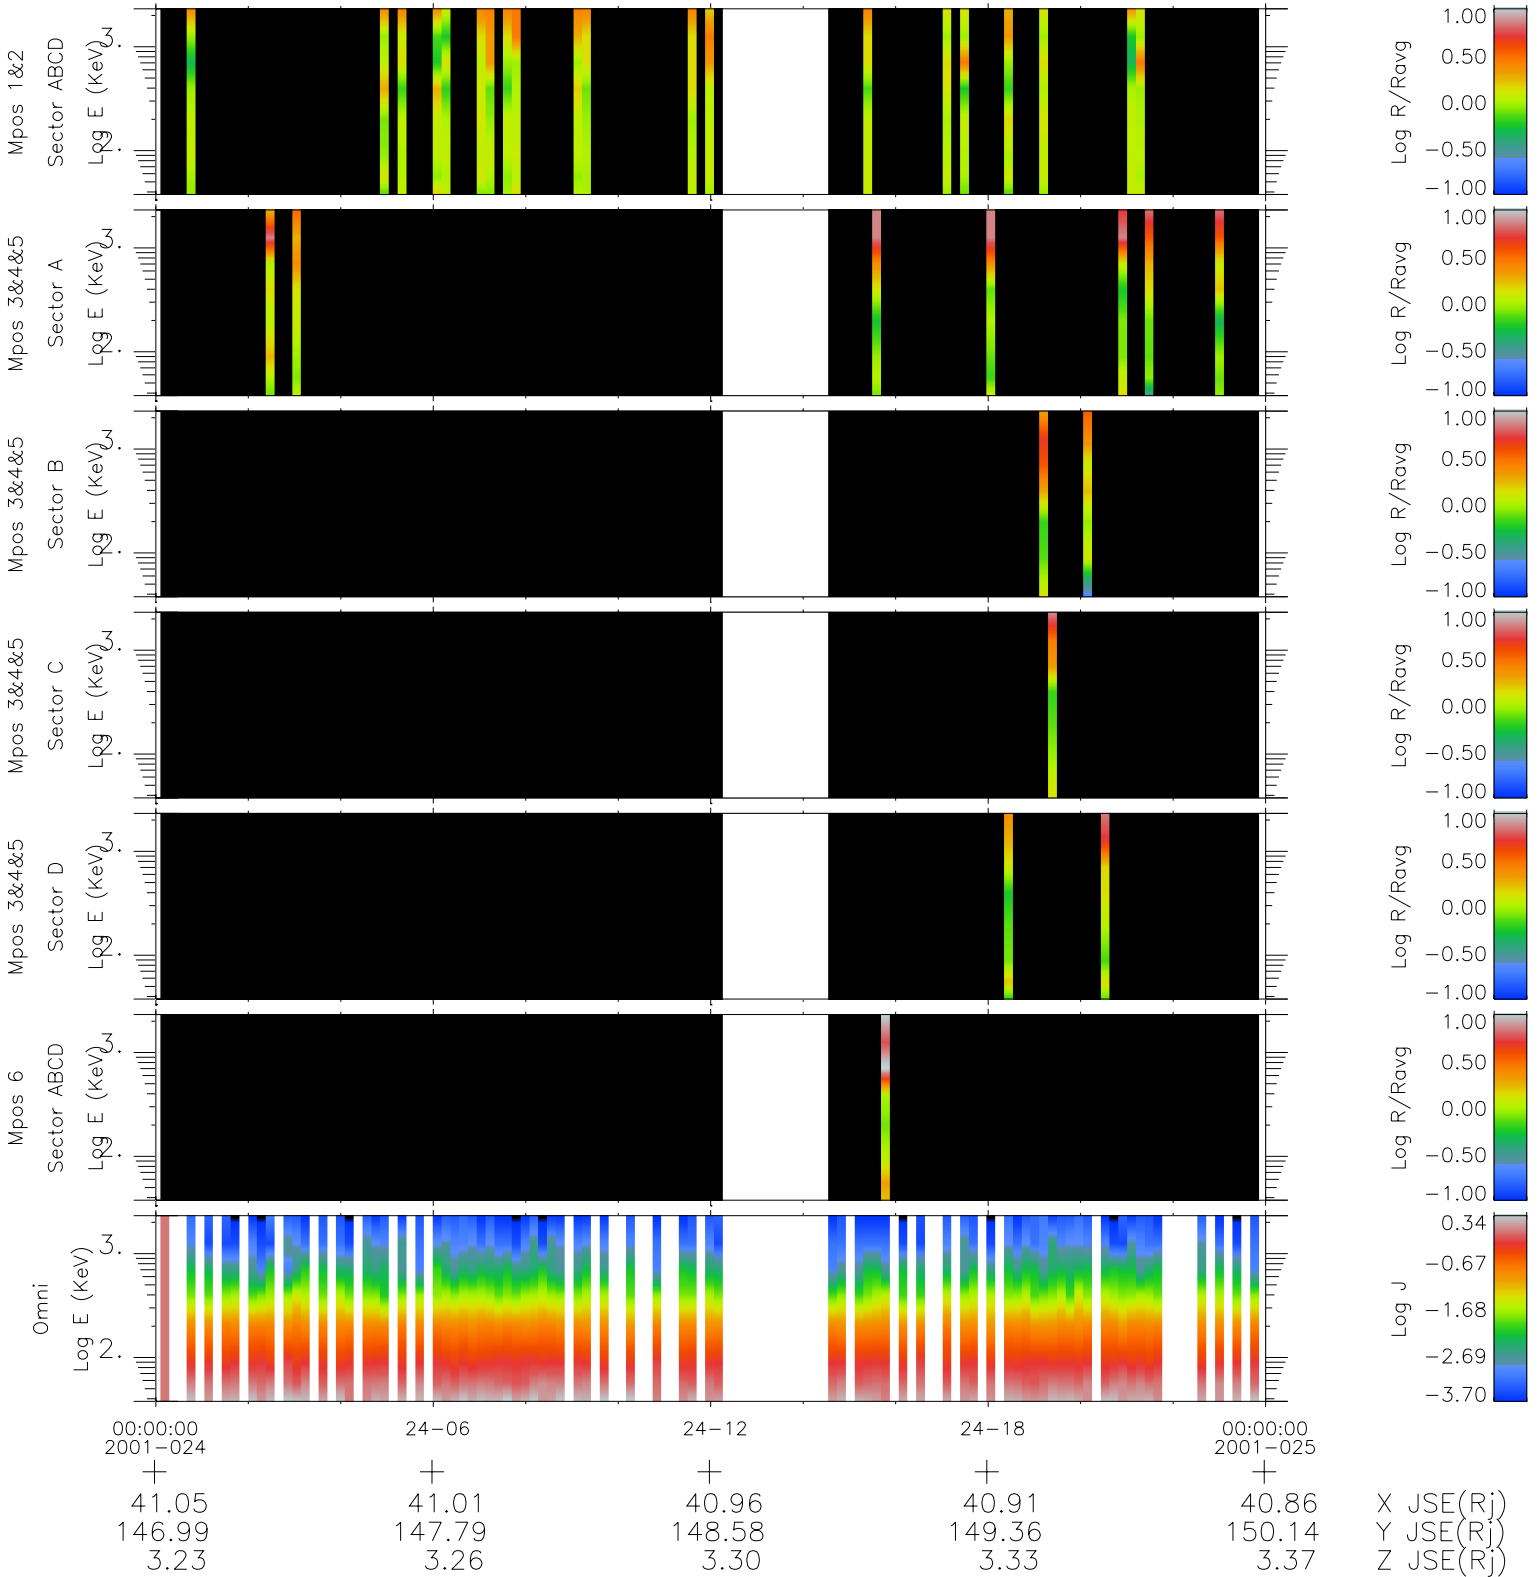

Galileo EPD Real Time R6 Ions Spectra 01024

Software Version: RTSPEC_R6 V 1.20
 Data Production: 18-05-01
 Plot Production: Tue Sep 18 00:19:10 2001
 Color File: wondr3
 Geofactor File: 1.1

- ◇ = Jupiter look direction
- = Corotation look direction