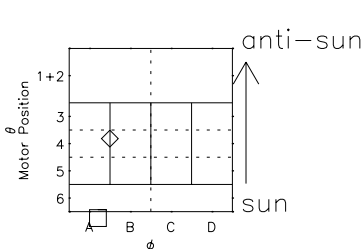

Galileo EPD Real Time R6 Ions Spectra 01024

Software Version: RTSPEC_R6 V 1.20
 Data Production: 18-05-01
 Plot Production: Tue Sep 18 00:19:10 2001
 Color File: wondr3
 Geofactor File: 1.1

- ◇ = Jupiter look direction
- = Corotation look direction