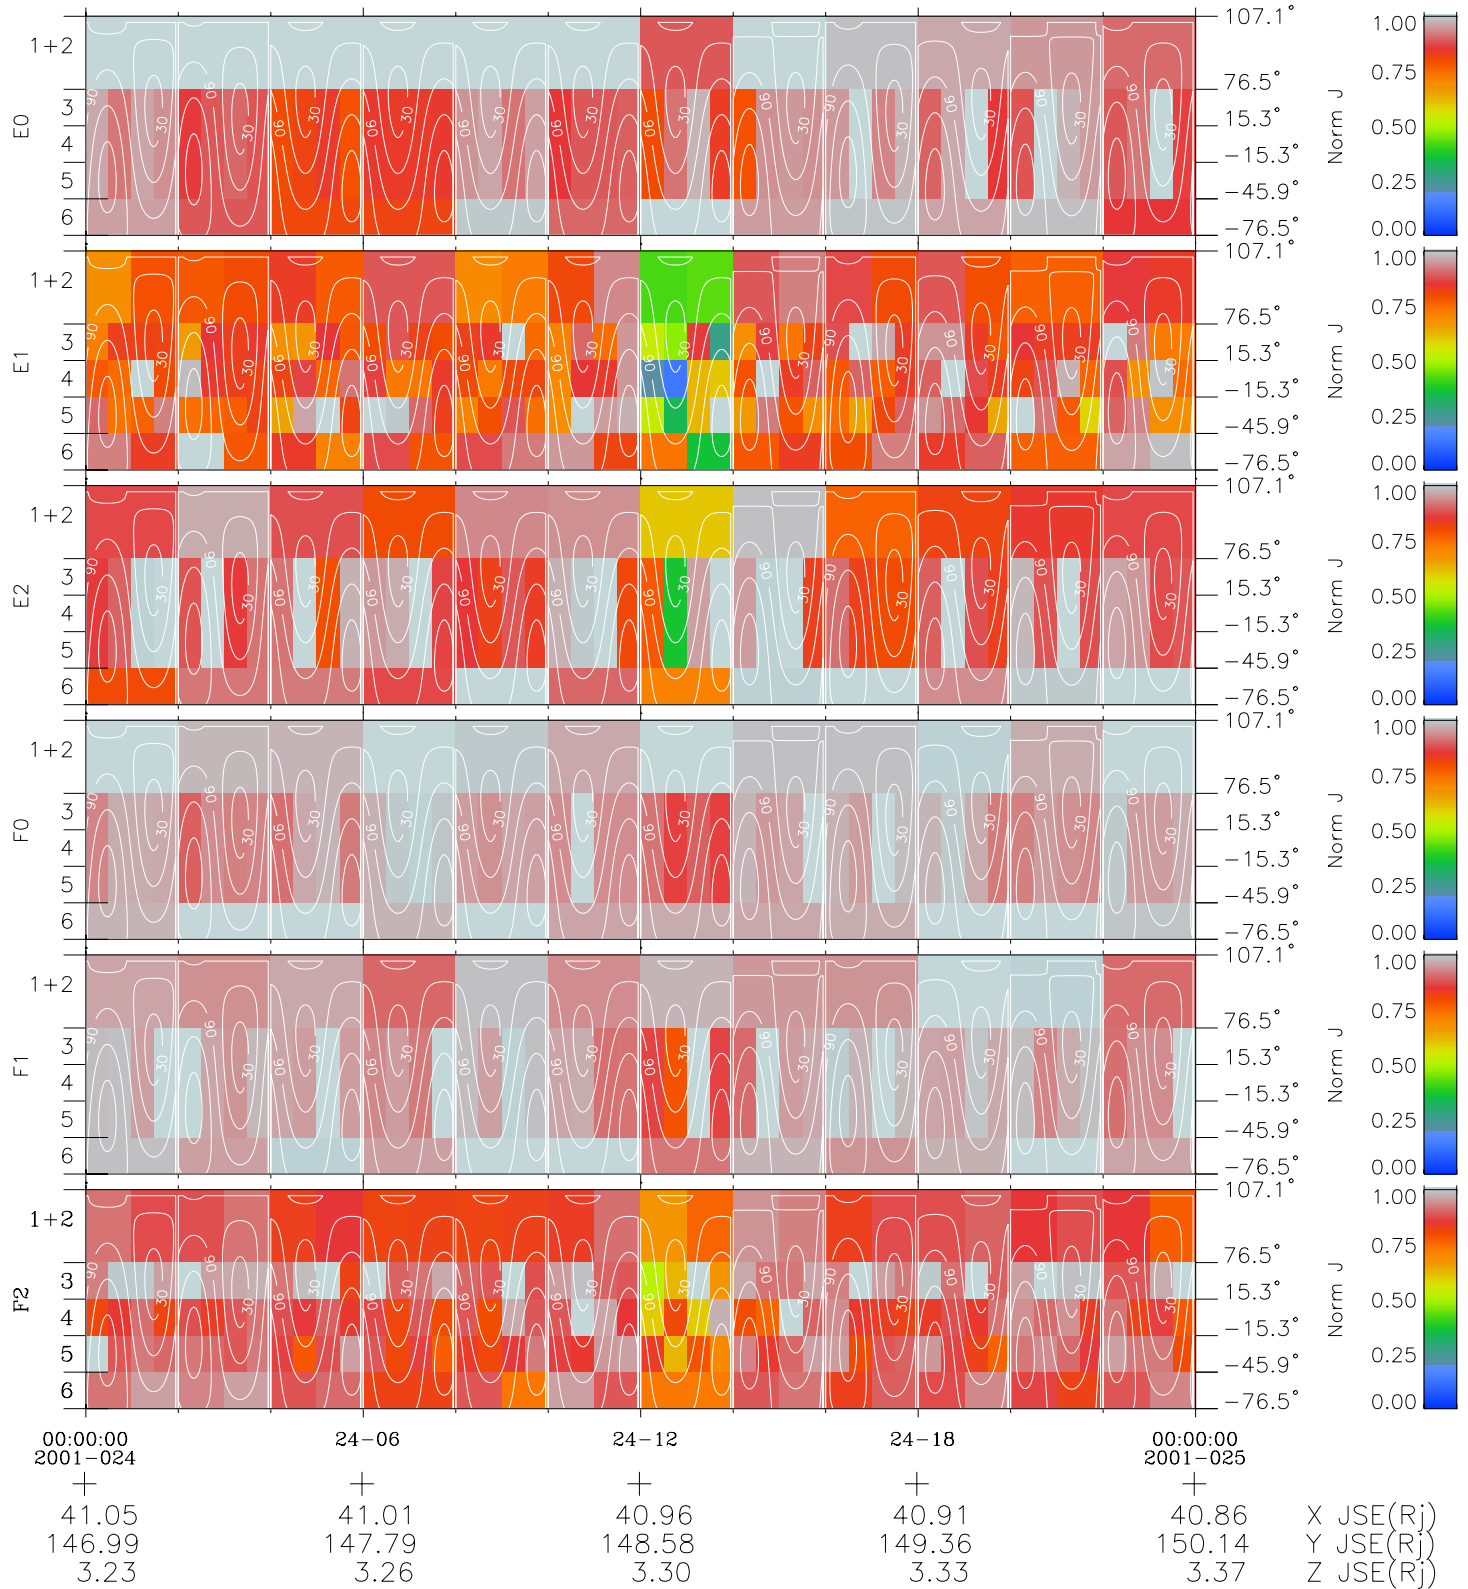

# Galileo EPD Real Time All-Sky Anisotropies 01024

Software Version: RTSKY\_NORM V 1.20  
 Data Production: 18-05-01  
 Plot Production: Tue Sep 18 00:20:00 2001  
 Color File: wondr3  
 Geofactor File: 1.1

- ◇ = Jupiter look direction
- = Corotation look direction