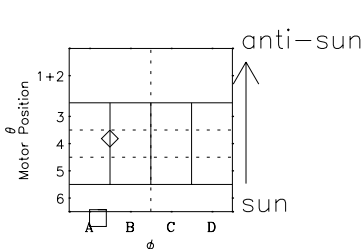

Galileo EPD Real-Time Omni 01024

Software Version: RTLINE_OMNI V 1.20
Data Production: 18-05-01
Plot Production: Tue Sep 18 00:21:02 2001

- ◇ = Jupiter look direction
- = Corotation look direction