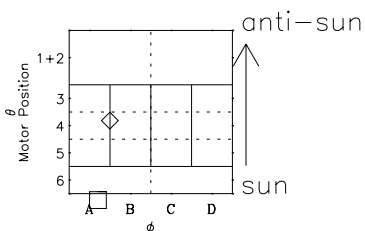

Galileo EPD Real-Time Six-Sector 01024

Software Version: RTLINE_R6 V 1.20
Data Production: 18-05-01
Plot Production: Tue Sep 18 00:21:09 2001

- ◇ = Jupiter look direction
- = Corotation look direction