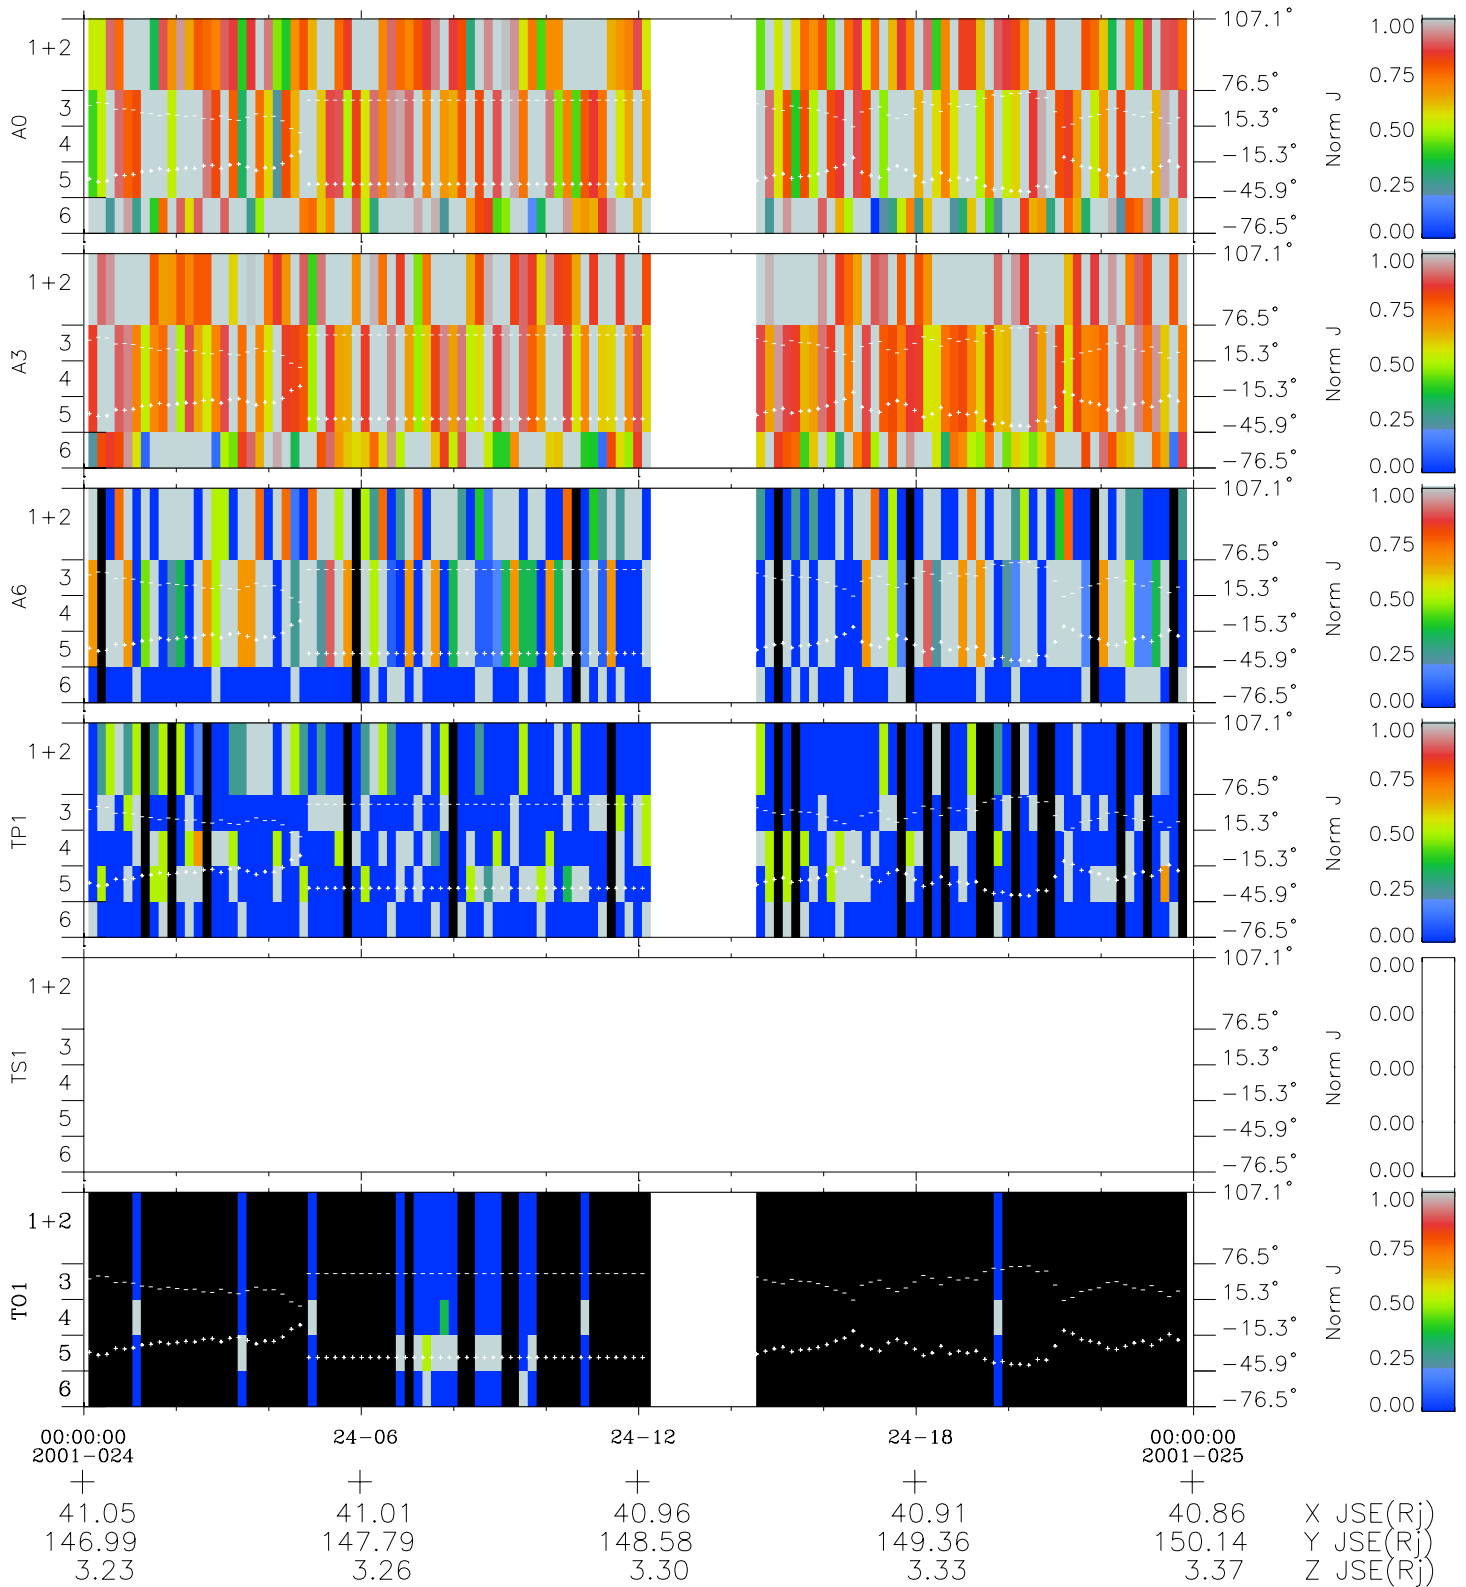

Galileo EPD Real Elevation Anisotropies 01024

Software Version: RTELEV_NORM V 1.20
Data Production: 18-05-01
Plot Production: Tue Sep 18 00:20:25 2001
Color File: wondr3
Geofactor File: 1.1

- ◇ = Jupiter look direction
- = Corotation look direction