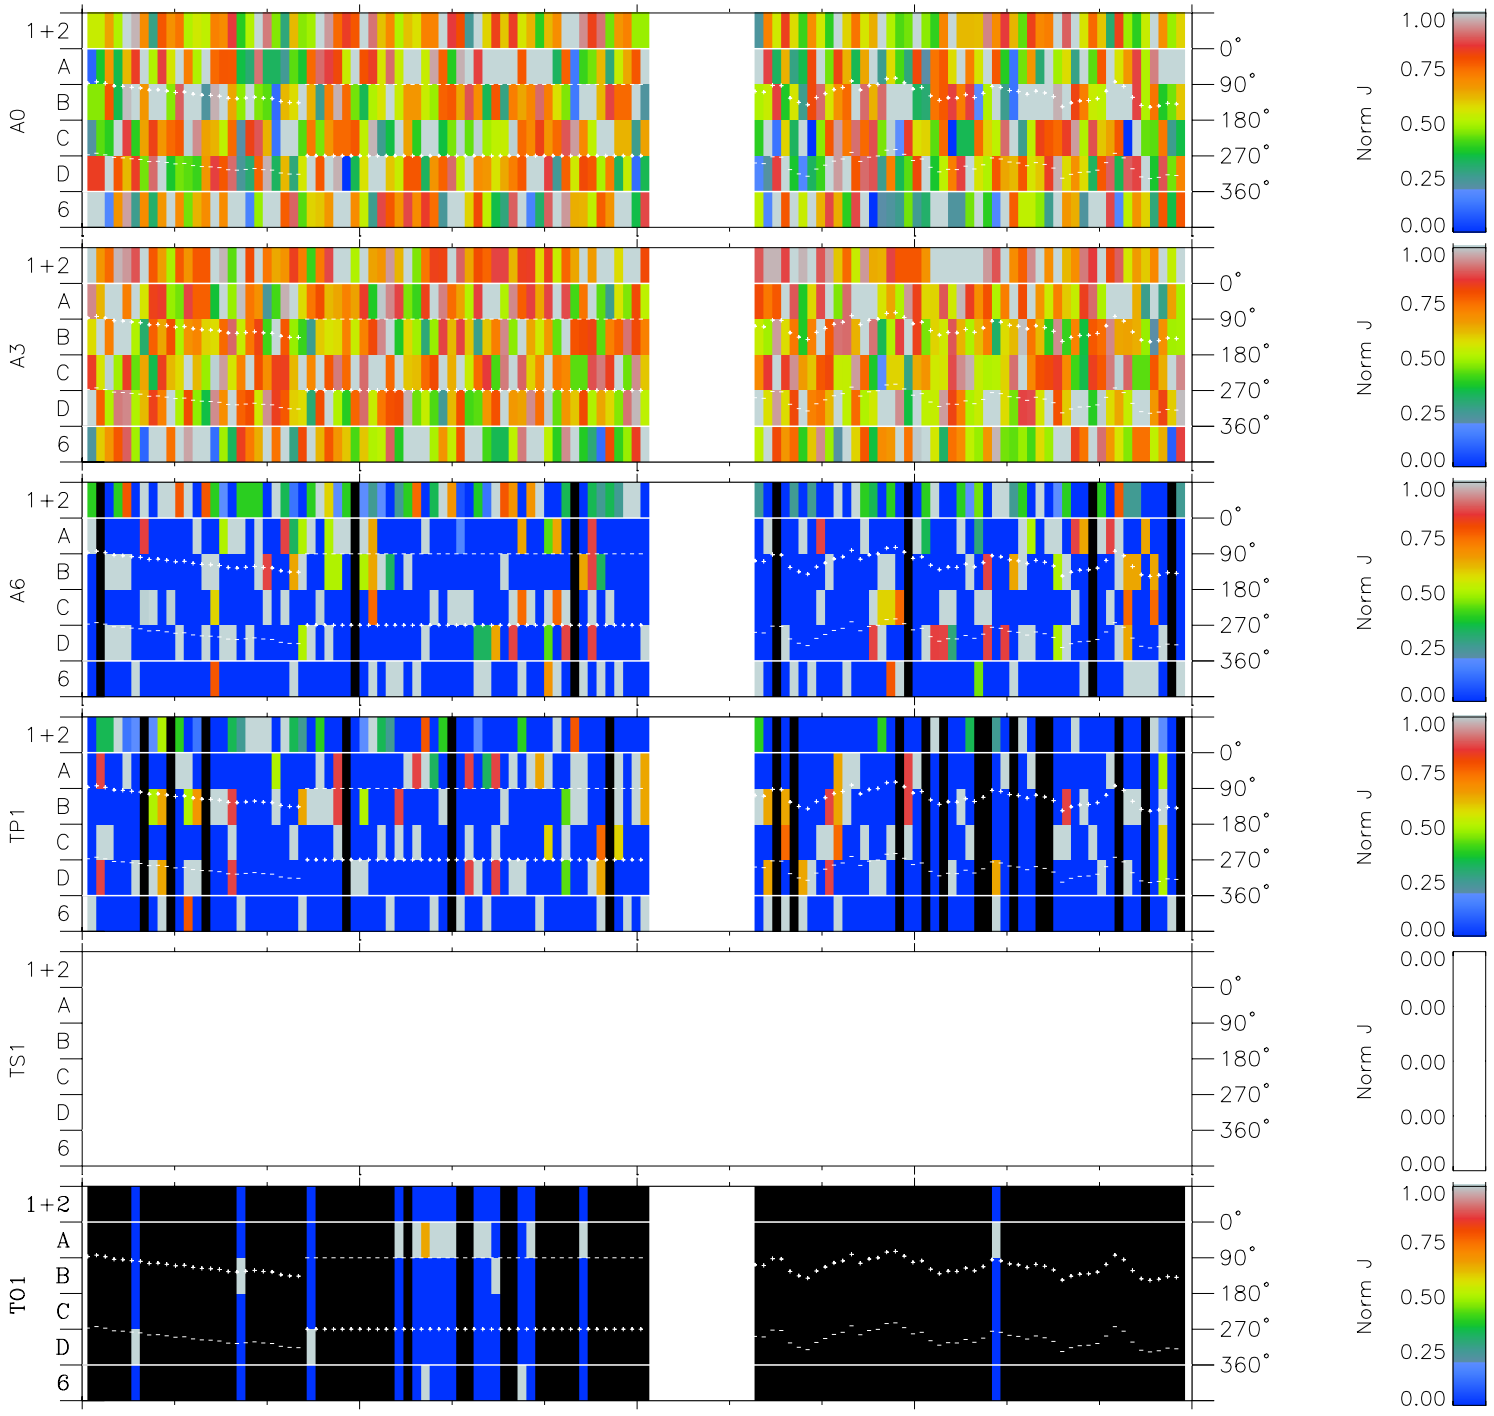

Galileo EPD Real Time Azimuth Anisotropies 01024

Software Version: RTAZIM_NORM V 1.20
Data Production: 18-05-01
Plot Production: Tue Sep 18 00:20:53 2001
Color File: wondr3
Geofactor File: 1.1

00:00:00 2001-024	24-06	24-12	24-18	00:00:00 2001-025	
+	+	+	+	+	X JSE(R_j)
41.05	41.01	40.96	40.91	40.86	Y JSE(R_j)
146.99	147.79	148.58	149.36	150.14	Z JSE(R_j)
3.23	3.26	3.30	3.33	3.37	

- ◇ = Jupiter look direction
- = Corotation look direction