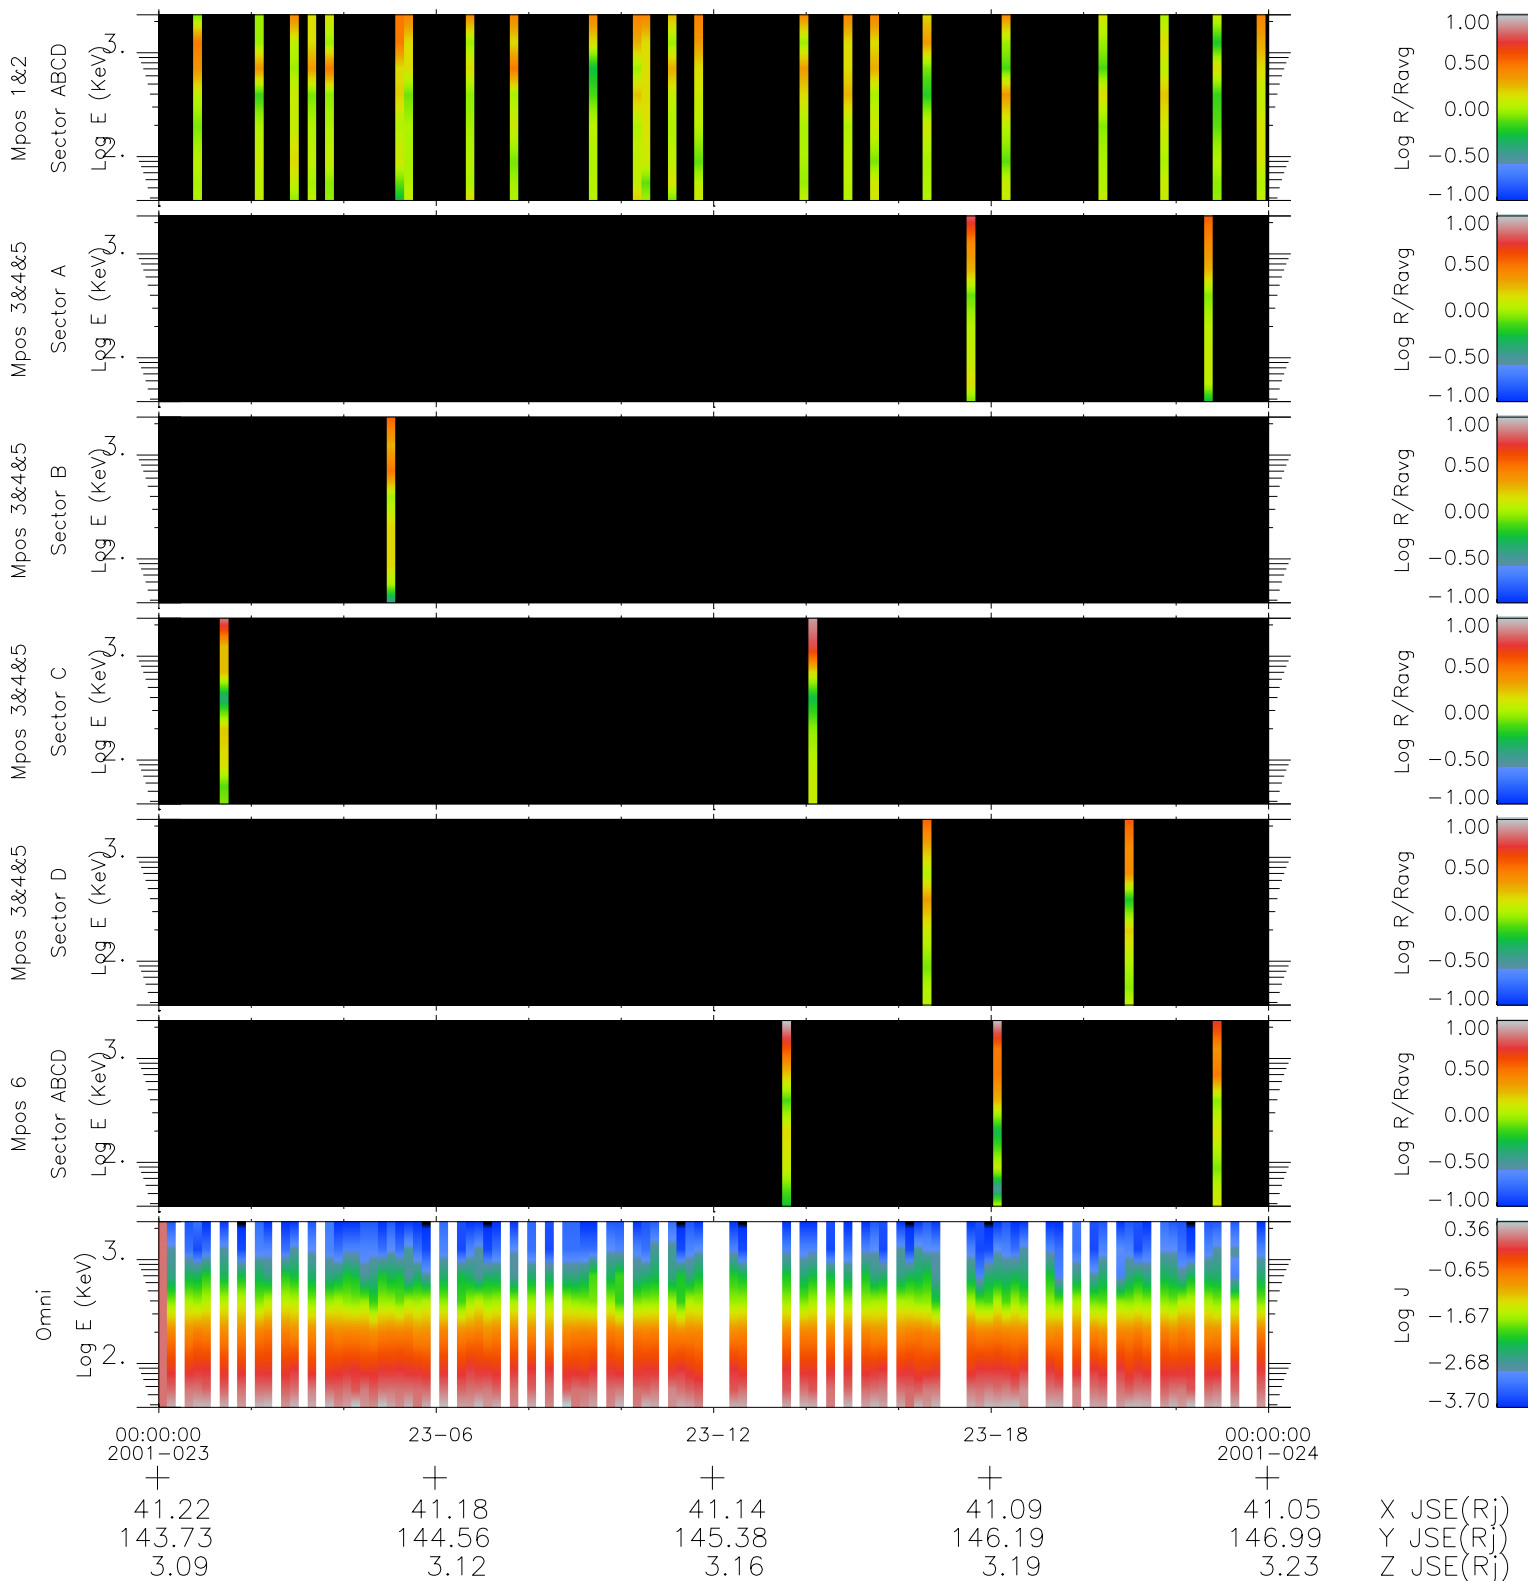

# Galileo EPD Real Time R6 Ions Spectra 01023

Software Version: RTSPEC\_R6 V 1.20  
 Data Production: 18-05-01  
 Plot Production: Tue Sep 18 00:11:15 2001  
 Color File: wondr3  
 Geofactor File: 1.1

- ◇ = Jupiter look direction
- = Corotation look direction