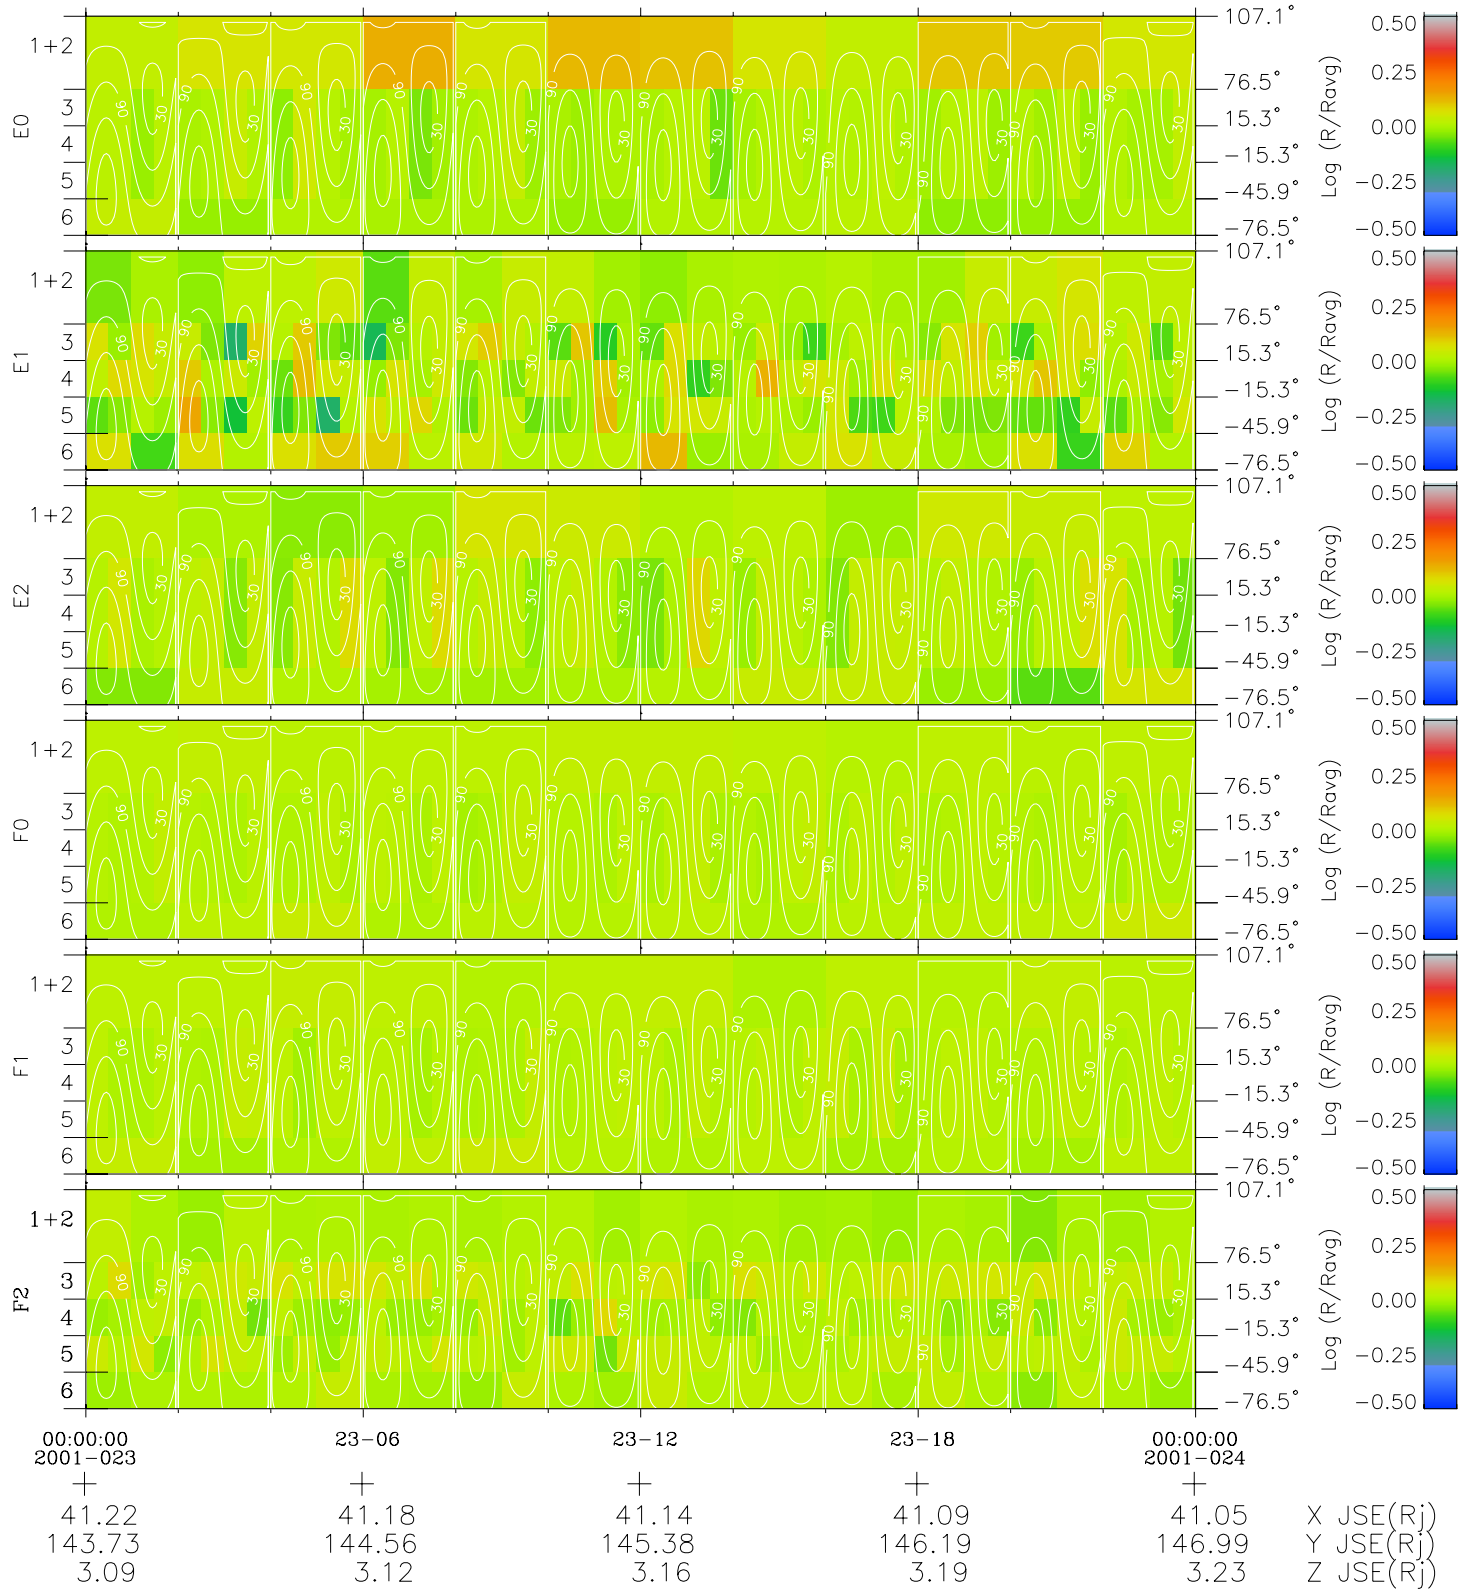

# Galileo EPD Real Time All-Sky Anisotropies 01023

Software Version: RTSKY\_MEAN V 1.20  
 Data Production: 18-05-01  
 Plot Production: Tue Sep 18 00:11:41 2001  
 Color File: wondr3  
 Geofactor File: 1.1

- ◇ = Jupiter look direction
- = Corotation look direction