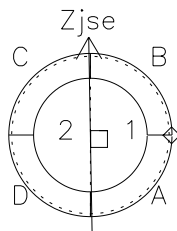

# Galileo EPD Real-Time Six-Sector 01023

Software Version: RTLINE\_R6 V 1.20  
Data Production: 18-05-01  
Plot Production: Tue Sep 18 00:13:23 2001

◇ = Jupiter look direction  
□ = Corotation look direction