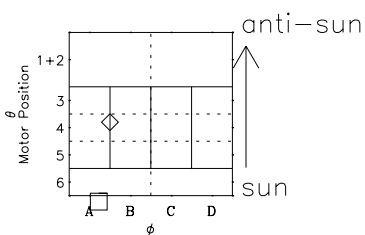

# Galileo EPD Real-Time Six-Sector 01023

Software Version: RTLINE\_R6 V 1.20  
Data Production: 18-05-01  
Plot Production: Tue Sep 18 00:13:23 2001

◇ = Jupiter look direction  
□ = Corotation look direction