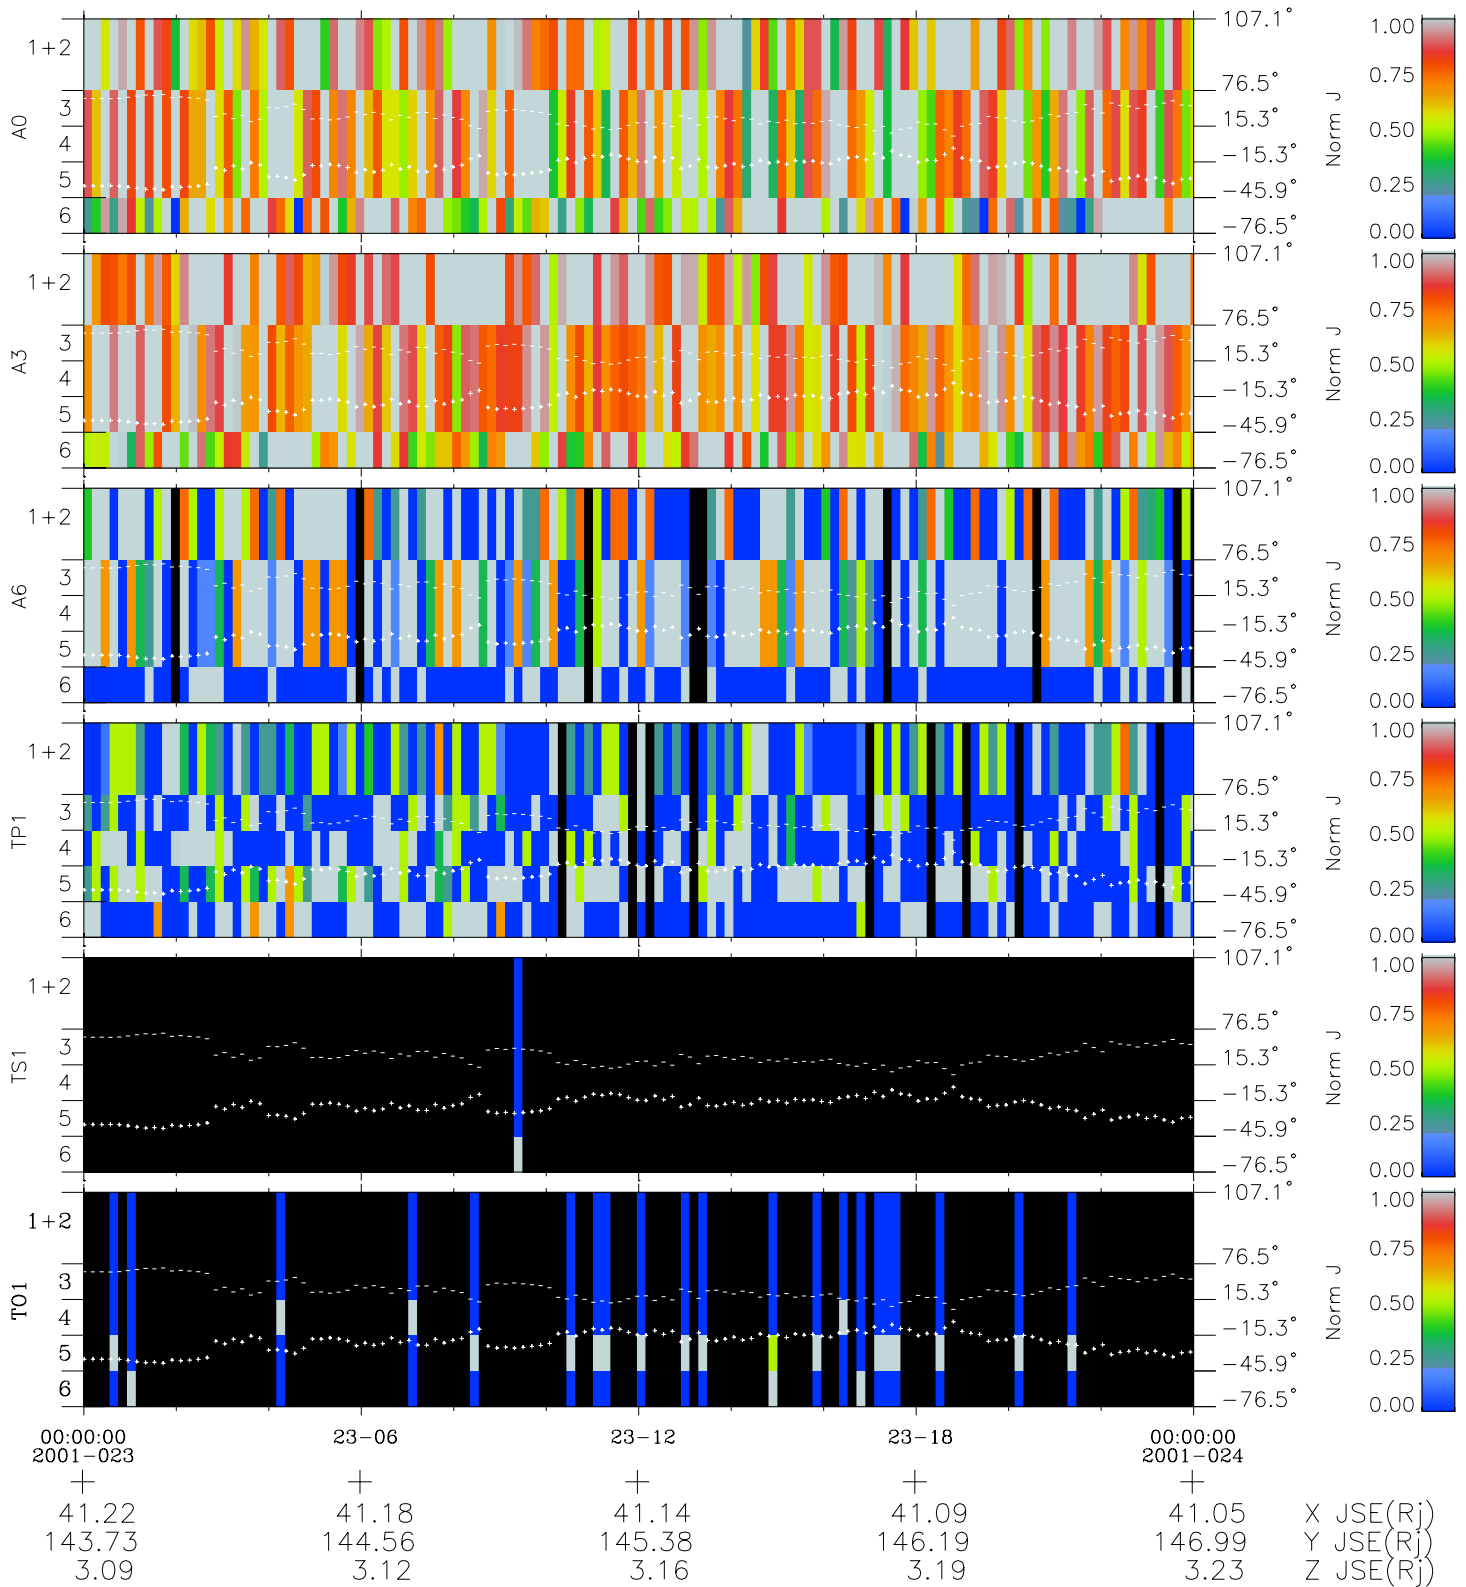

# Galileo EPD Real Elevation Anisotropies 01023

Software Version: RTELEV\_NORM V 1.20  
 Data Production: 18-05-01  
 Plot Production: Tue Sep 18 00:12:36 2001  
 Color File: wondr3  
 Geofactor File: 1.1

- ◇ = Jupiter look direction
- = Corotation look direction