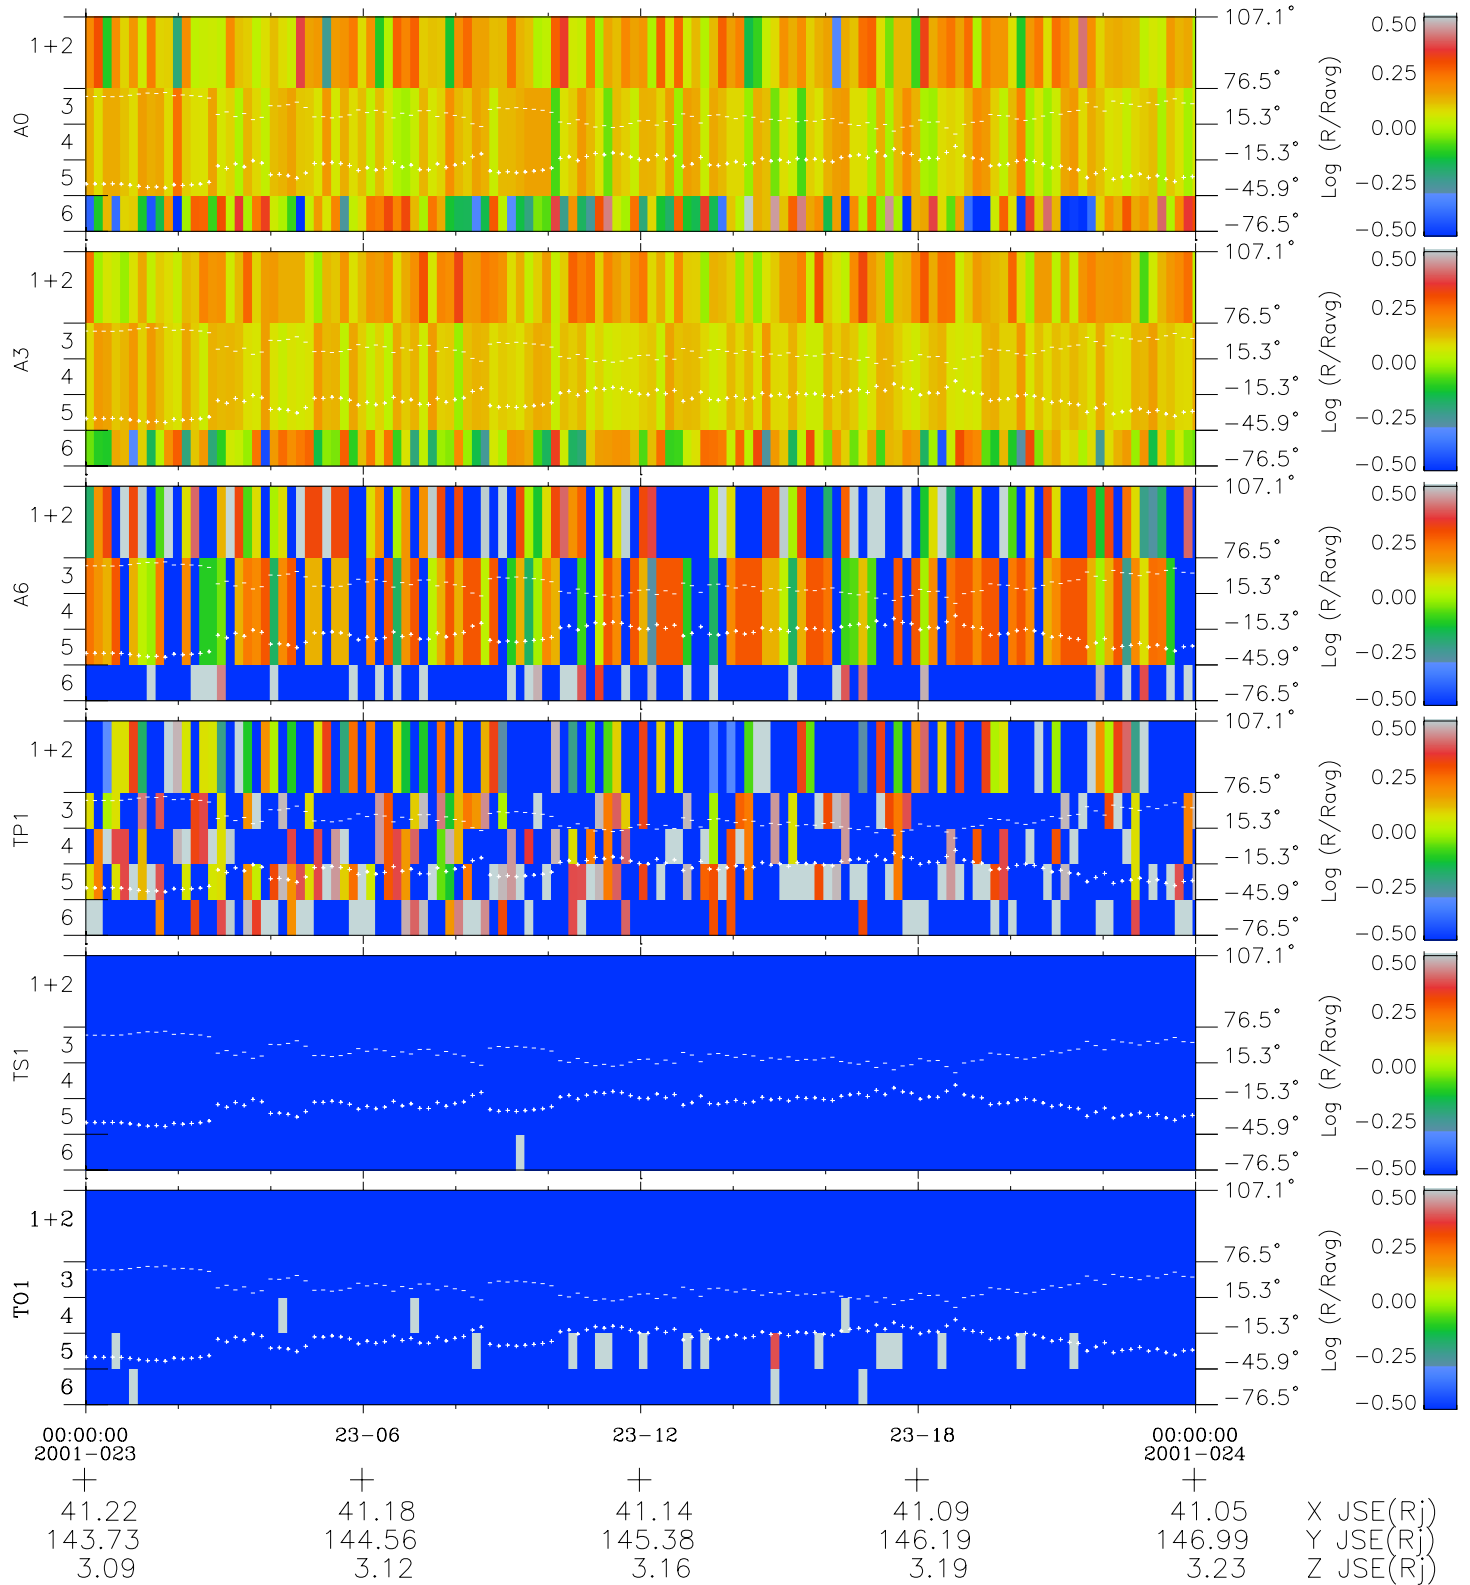

Galileo EPD Real Elevation Anisotropies 01023

Software Version: RTELEV_MEAN V 1.20
Data Production: 18-05-01
Plot Production: Tue Sep 18 00:12:15 2001
Color File: wondr3
Geofactor File: 1.1

- ◇ = Jupiter look direction
- = Corotation look direction