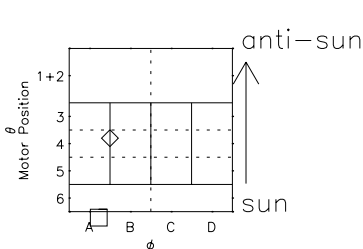

Galileo EPD Real Elevation Anisotropies 01023

Software Version: RTELEV_MEAN V 1.20
Data Production: 18-05-01
Plot Production: Tue Sep 18 00:12:15 2001
Color File: wondr3
Geofactor File: 1.1

- ◇ = Jupiter look direction
- = Corotation look direction