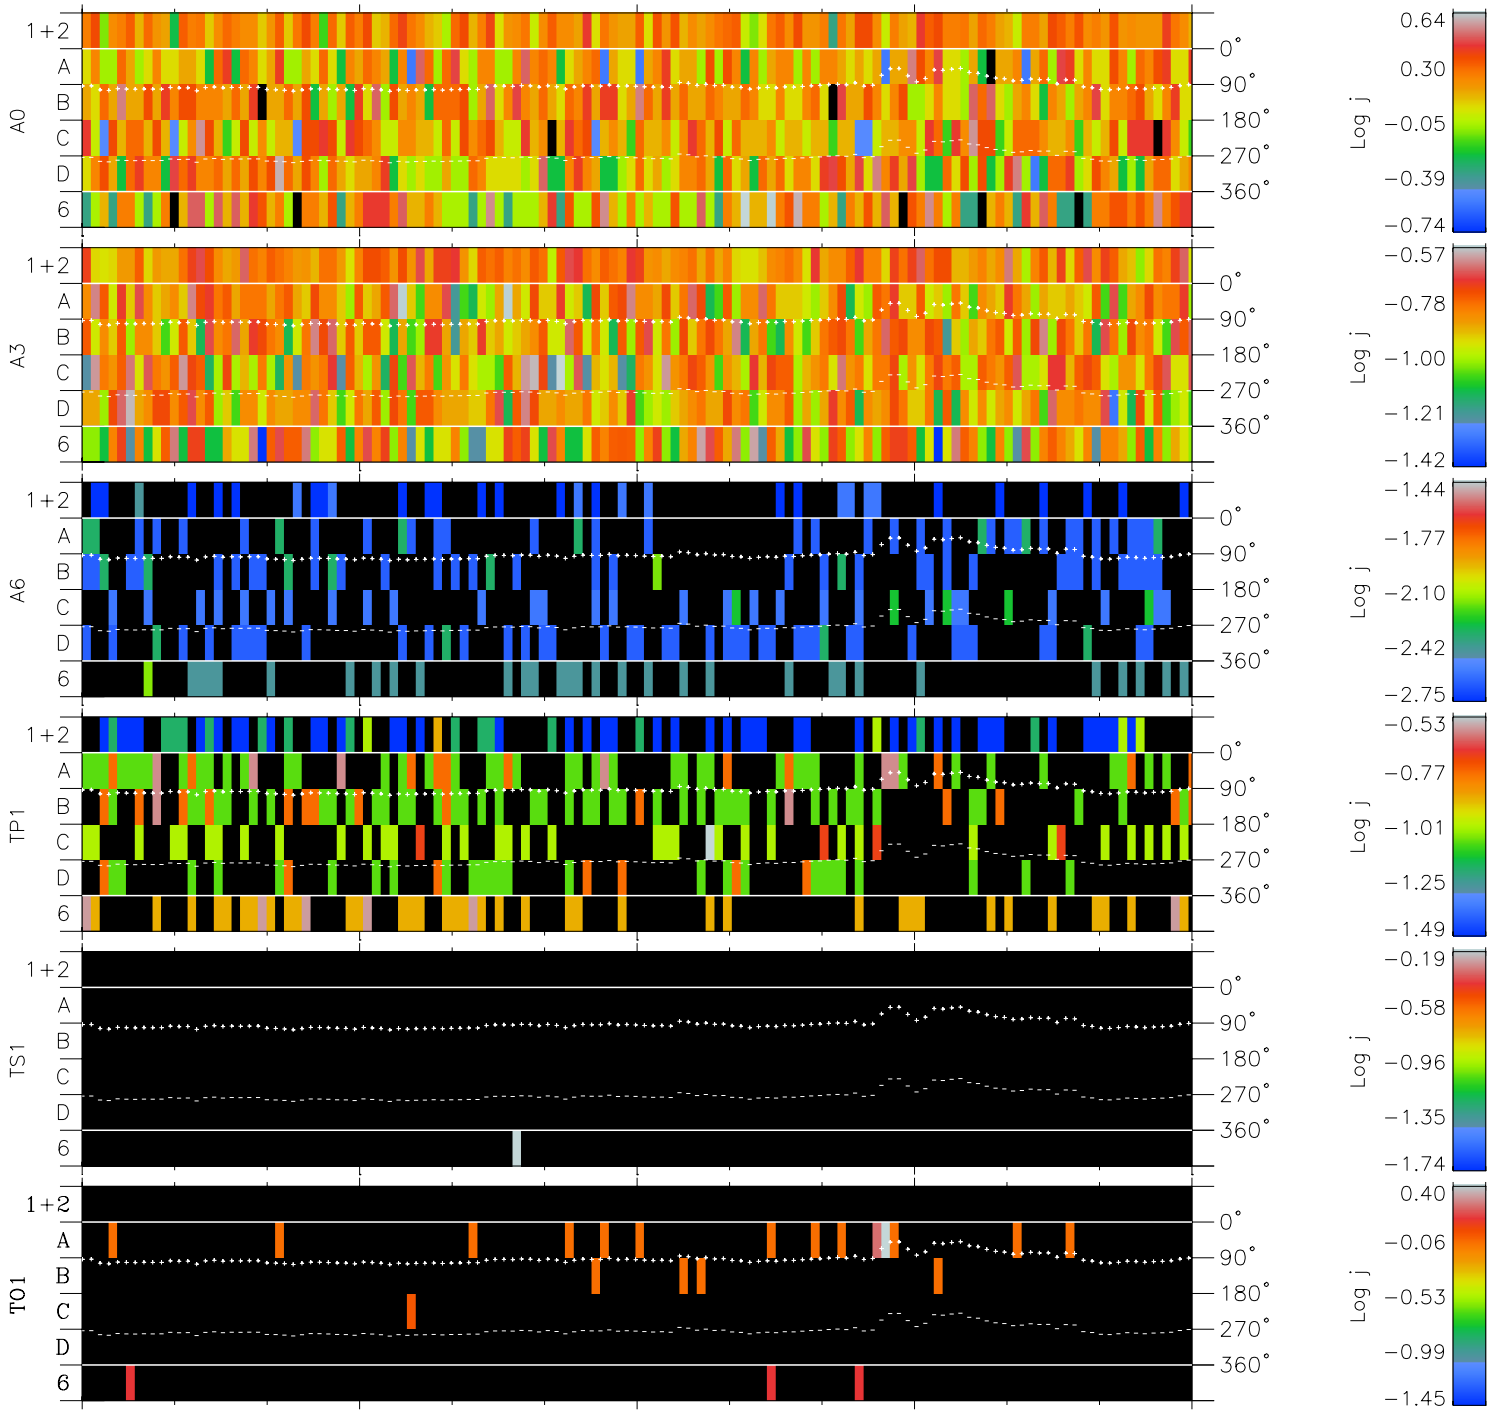

Galileo EPD Real Time Azimuth Anisotropies 01023

Software Version: RTAZIM_FLUX V 1.20
Data Production: 18-05-01
Plot Production: Tue Sep 18 00:12:57 2001
Color File: wondr3
Geofactor File: 1.1

00:00:00 2001-023	23-06	23-12	23-18	00:00:00 2001-024	
+	+	+	+	+	X JSE(R _j)
41.22	41.18	41.14	41.09	41.05	Y JSE(R _j)
143.73	144.56	145.38	146.19	146.99	Z JSE(R _j)
3.09	3.12	3.16	3.19	3.23	

◇ = Jupiter look direction
□ = Corotation look direction