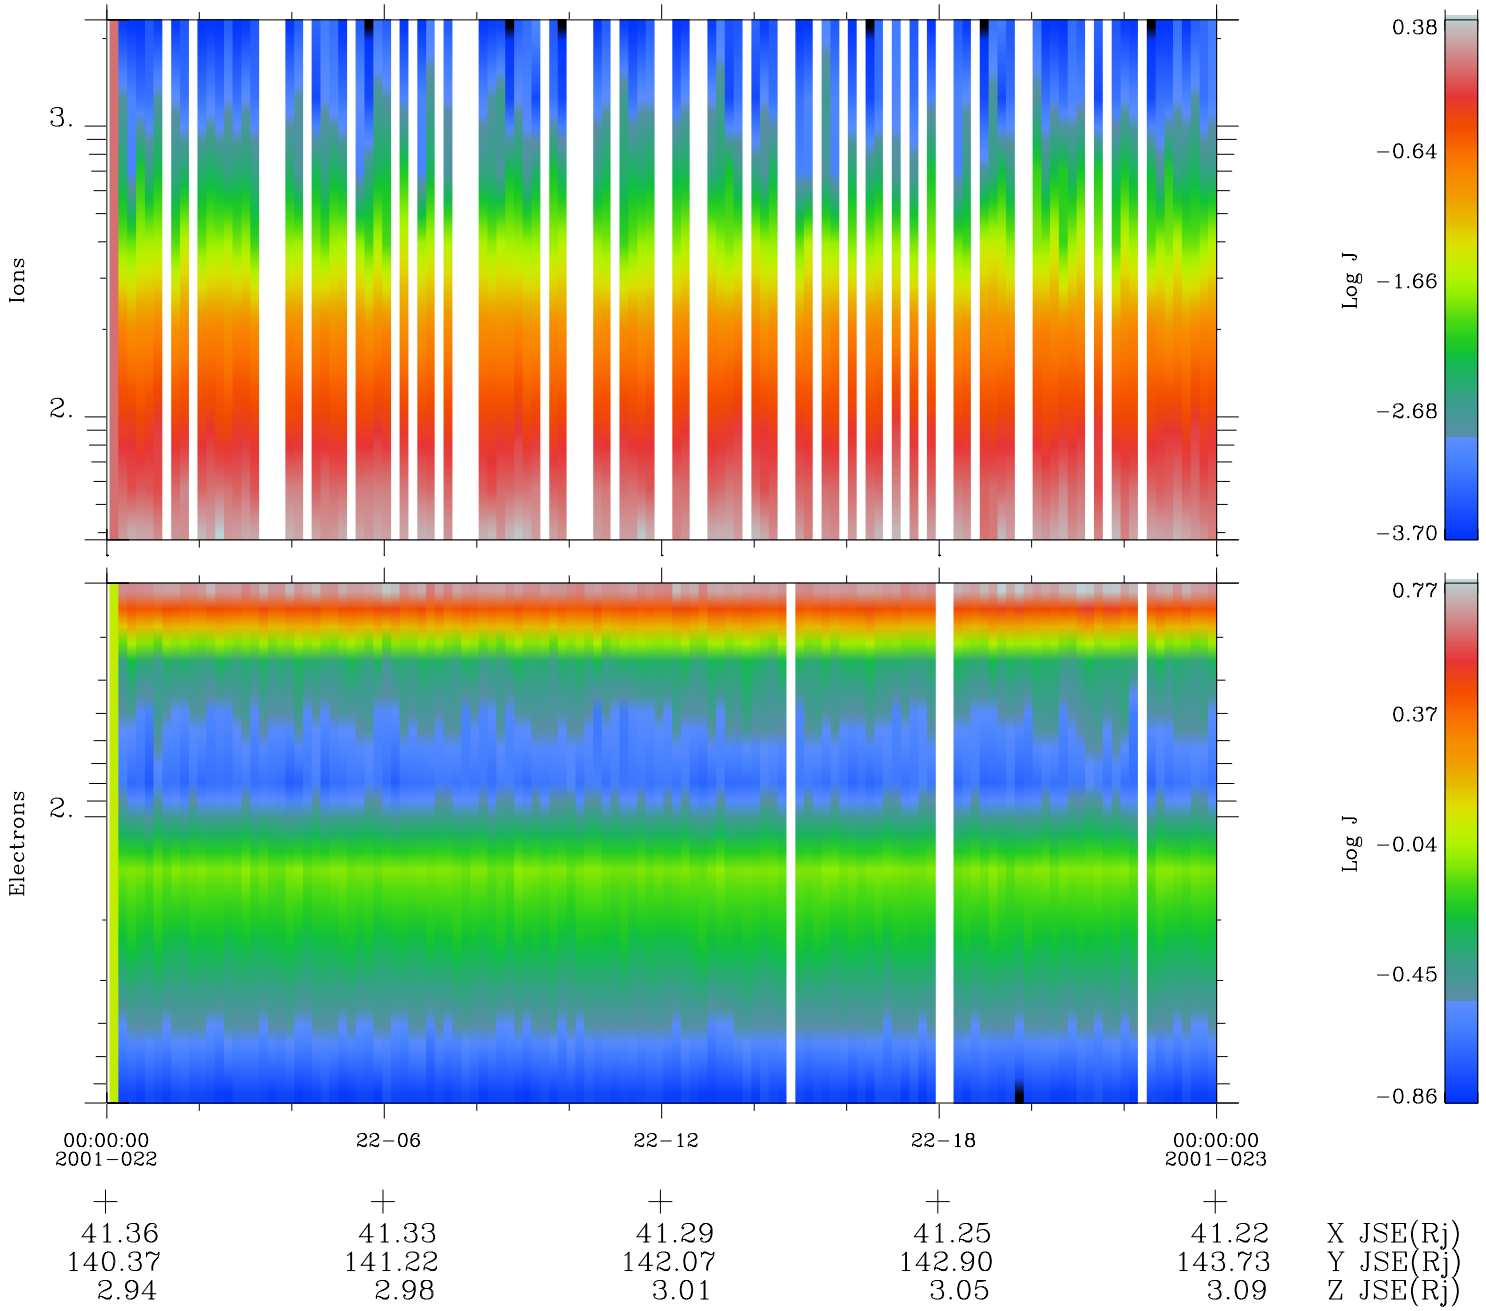

# Galileo EPD Real Time Omni Spectrum 01022

Software Version: RTSPEC\_OMNI V 1.20  
 Data Production: 18-05-01  
 Plot Production: Tue Sep 18 00:03:45 2001  
 Color File: wondr3  
 Geofactor File: 1.1

◇ = Jupiter look direction  
 □ = Corotation look direction