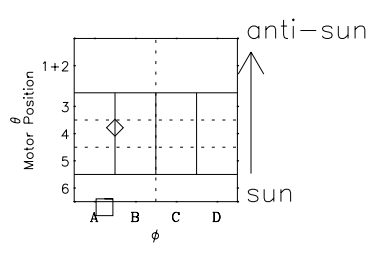

# Galileo EPD Real Time Omni Spectrum 01022

Software Version: RTSPEC\_OMNI V 1.20  
 Data Production: 18-05-01  
 Plot Production: Tue Sep 18 00:03:45 2001  
 Color File: wondr3  
 Geofactor File: 1.1

◇ = Jupiter look direction  
 □ = Corotation look direction