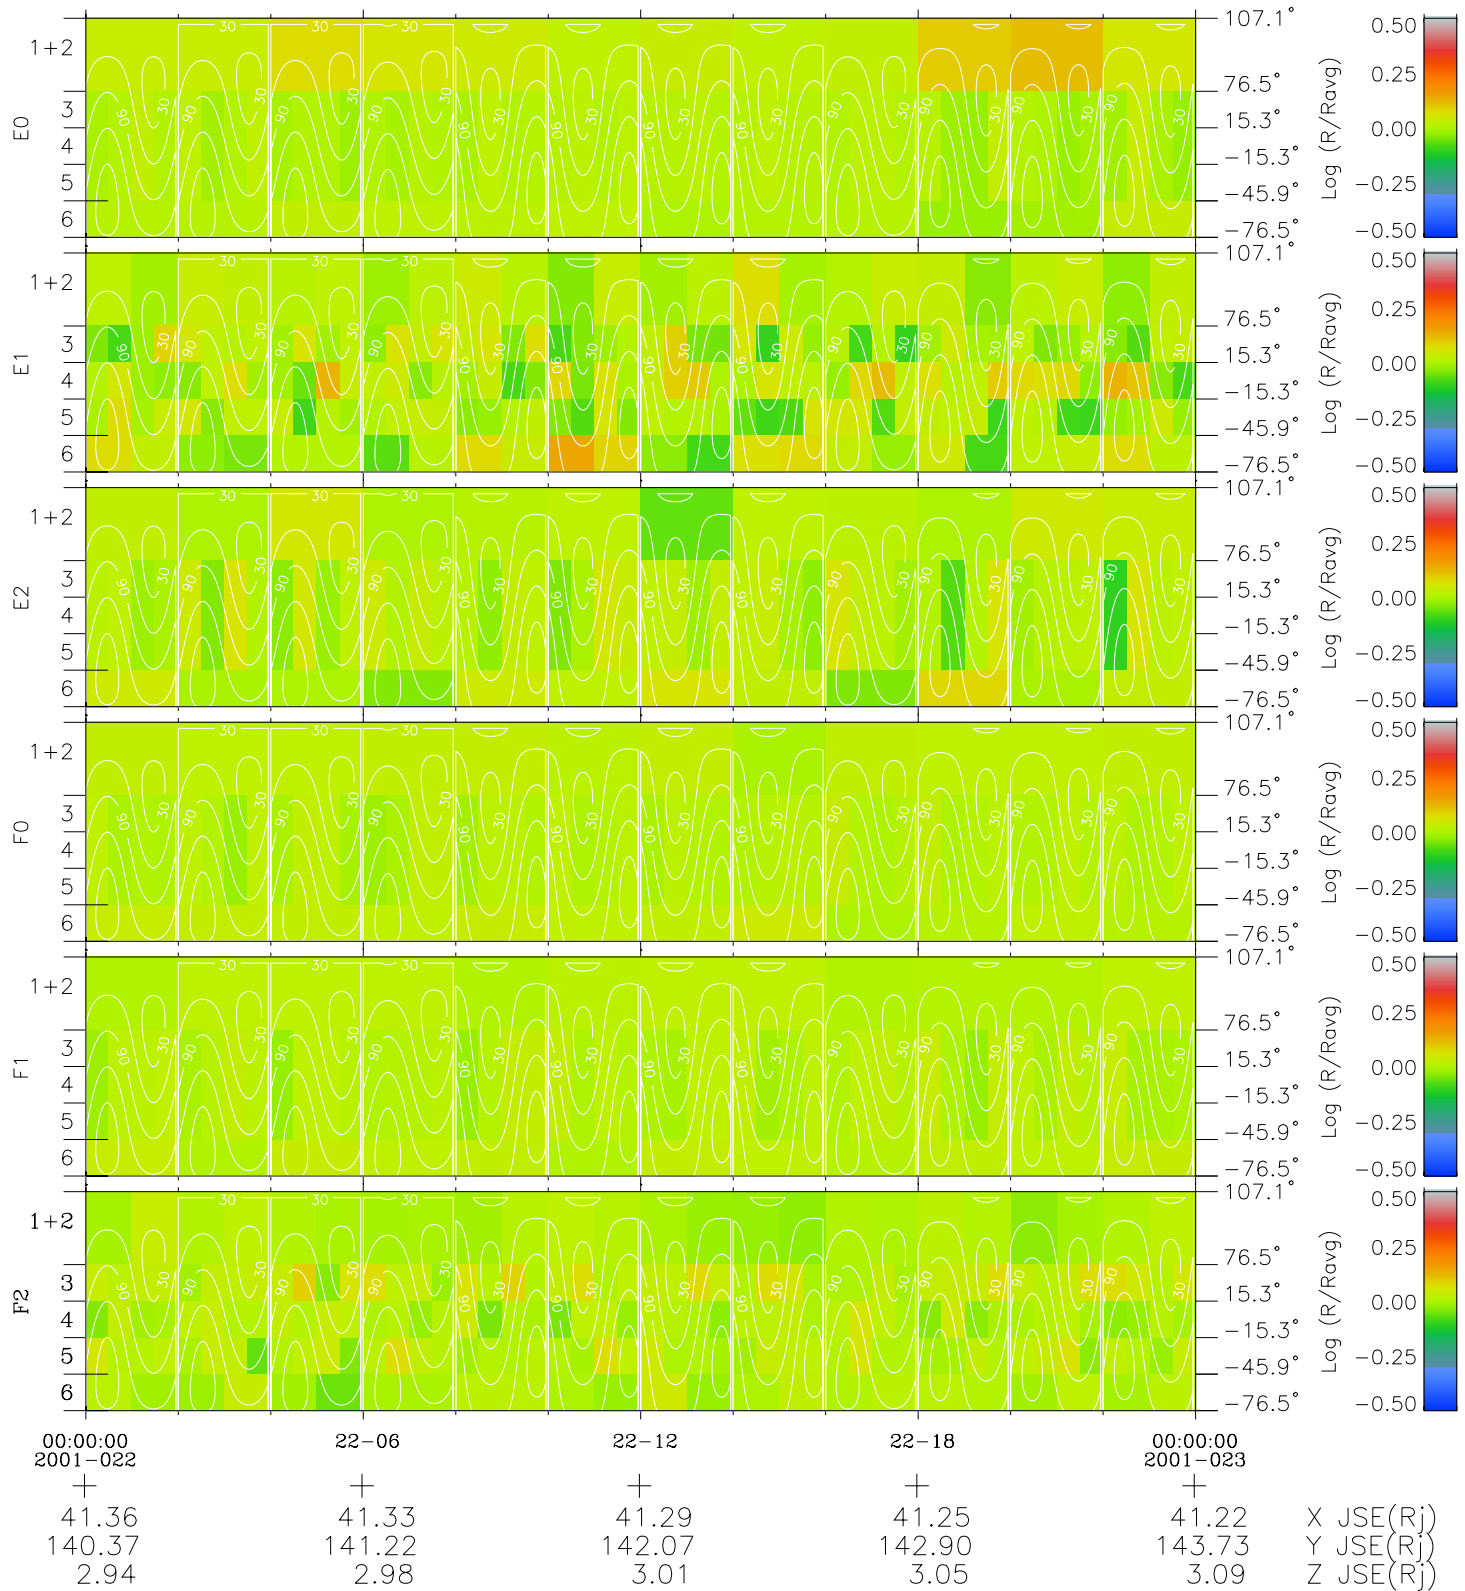

Galileo EPD Real Time All-Sky Anisotropies 01022

Software Version: RTSKY_MEAN V 1.20
 Data Production: 18-05-01
 Plot Production: Tue Sep 18 00:03:58 2001
 Color File: wondr3
 Geofactor File: 1.1

- ◇ = Jupiter look direction
- = Corotation look direction