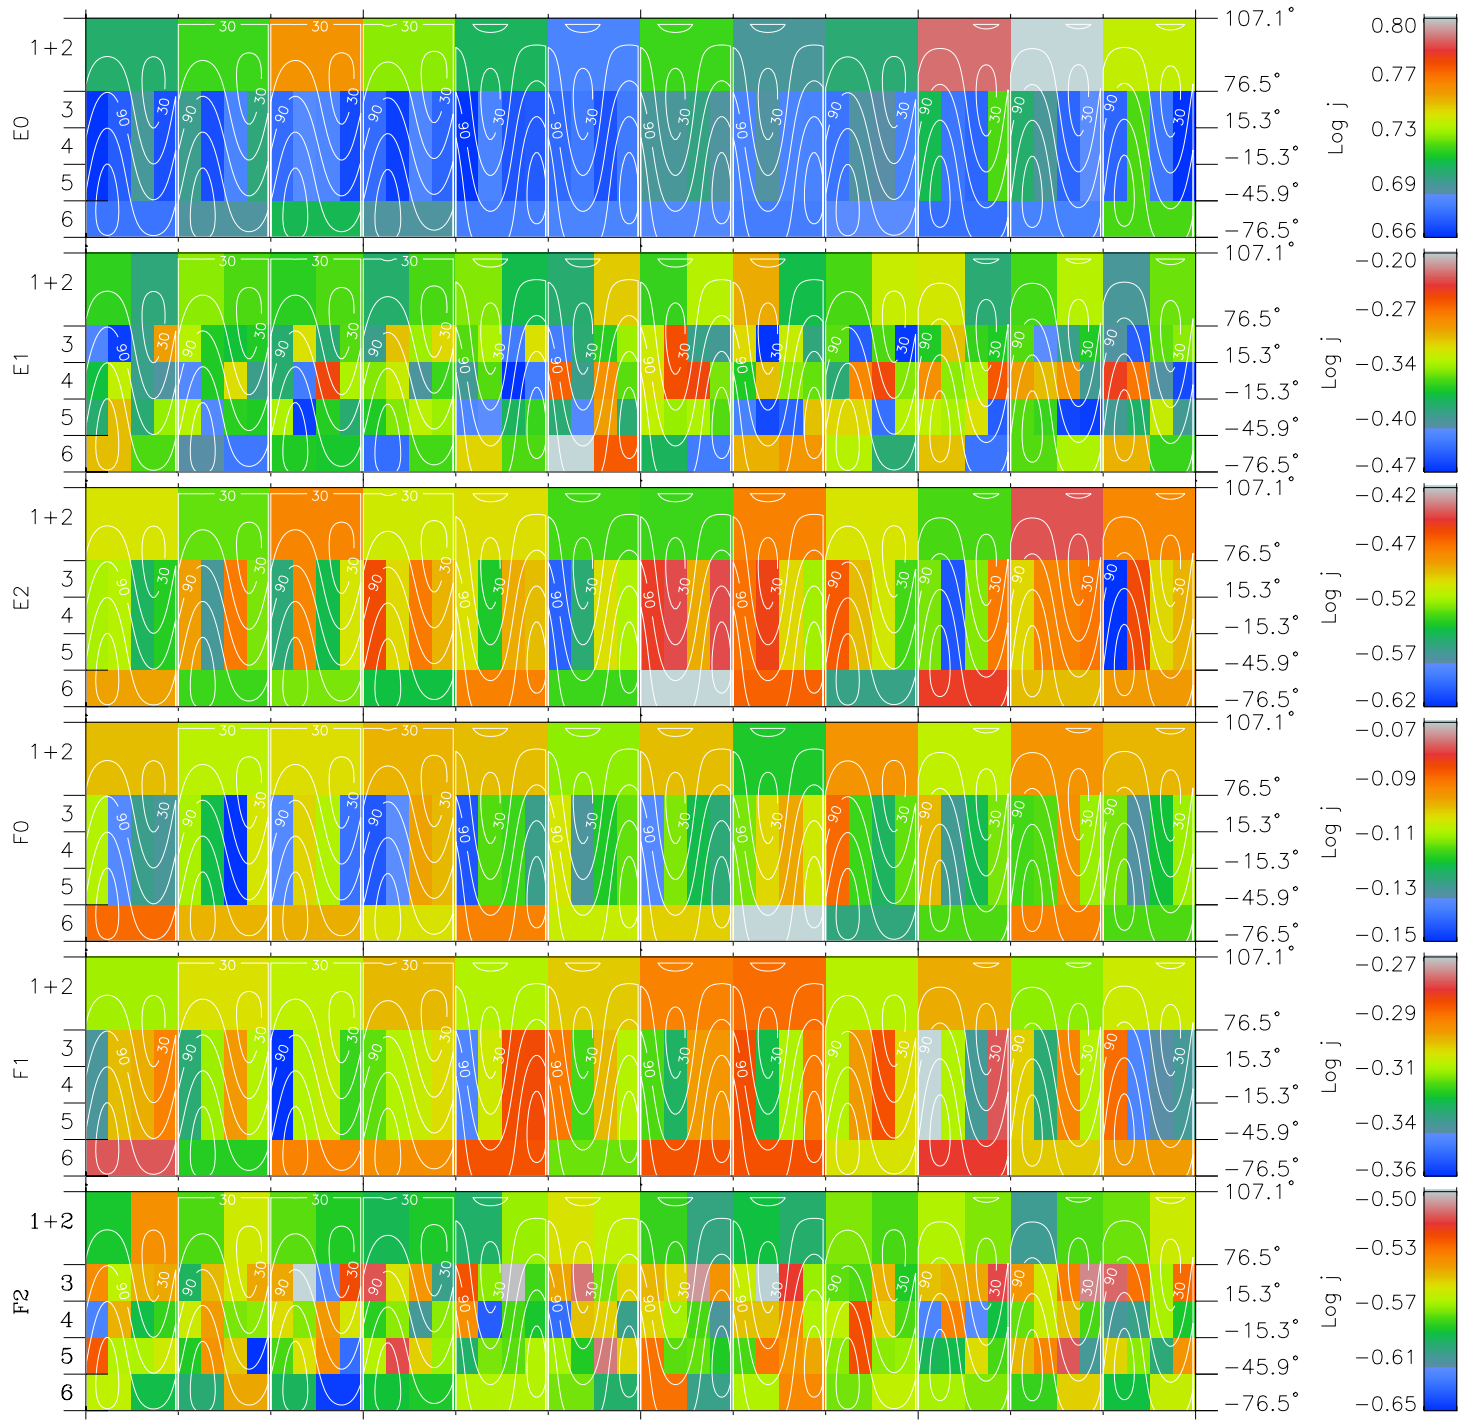

Galileo EPD Real Time All-Sky Anisotropies 01022

Software Version: RTSKY_FLUX V 1.20
 Data Production: 18-05-01
 Plot Production: Tue Sep 18 00:04:12 2001
 Color File: wondr3
 Geofactor File: 1.1

00:00:00 2001-022	22-06	22-12	22-18	00:00:00 2001-023	
+	+	+	+	+	X JSE(R _j)
41.36	41.33	41.29	41.25	41.22	Y JSE(R _j)
140.37	141.22	142.07	142.90	143.73	Z JSE(R _j)
2.94	2.98	3.01	3.05	3.09	

- ◇ = Jupiter look direction
- = Corotation look direction