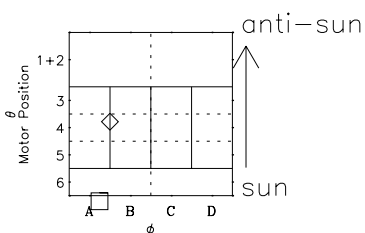

Galileo EPD Real-Time Six-Sector 01022

Software Version: RTLINE_R6 V 1.20
Data Production: 18-05-01
Plot Production: Tue Sep 18 00:05:37 2001

◇ = Jupiter look direction
□ = Corotation look direction