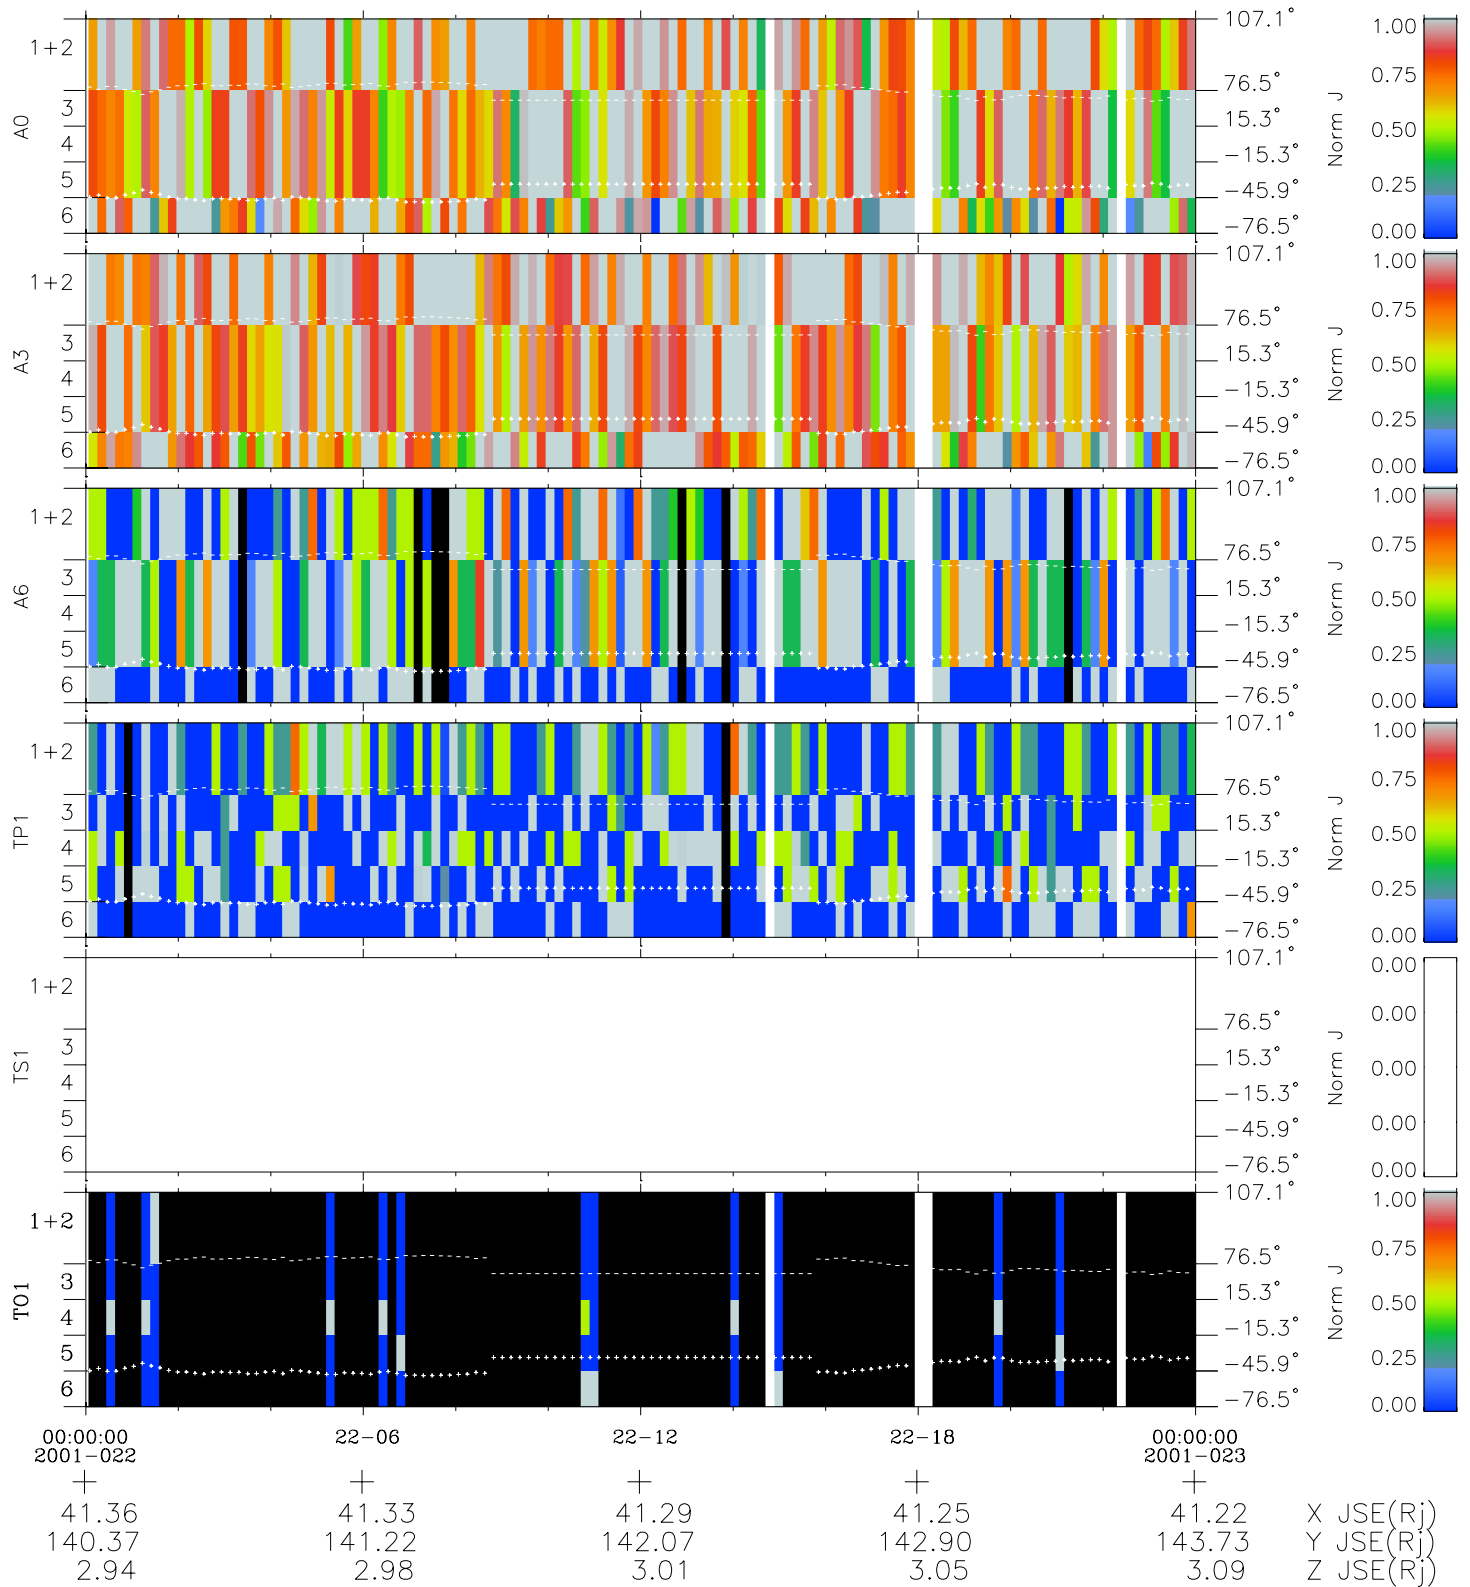

# Galileo EPD Real Elevation Anisotropies 01022

Software Version: RTELEV\_NORM V 1.20  
 Data Production: 18-05-01  
 Plot Production: Tue Sep 18 00:04:51 2001  
 Color File: wondr3  
 Geofactor File: 1.1

- ◇ = Jupiter look direction
- = Corotation look direction