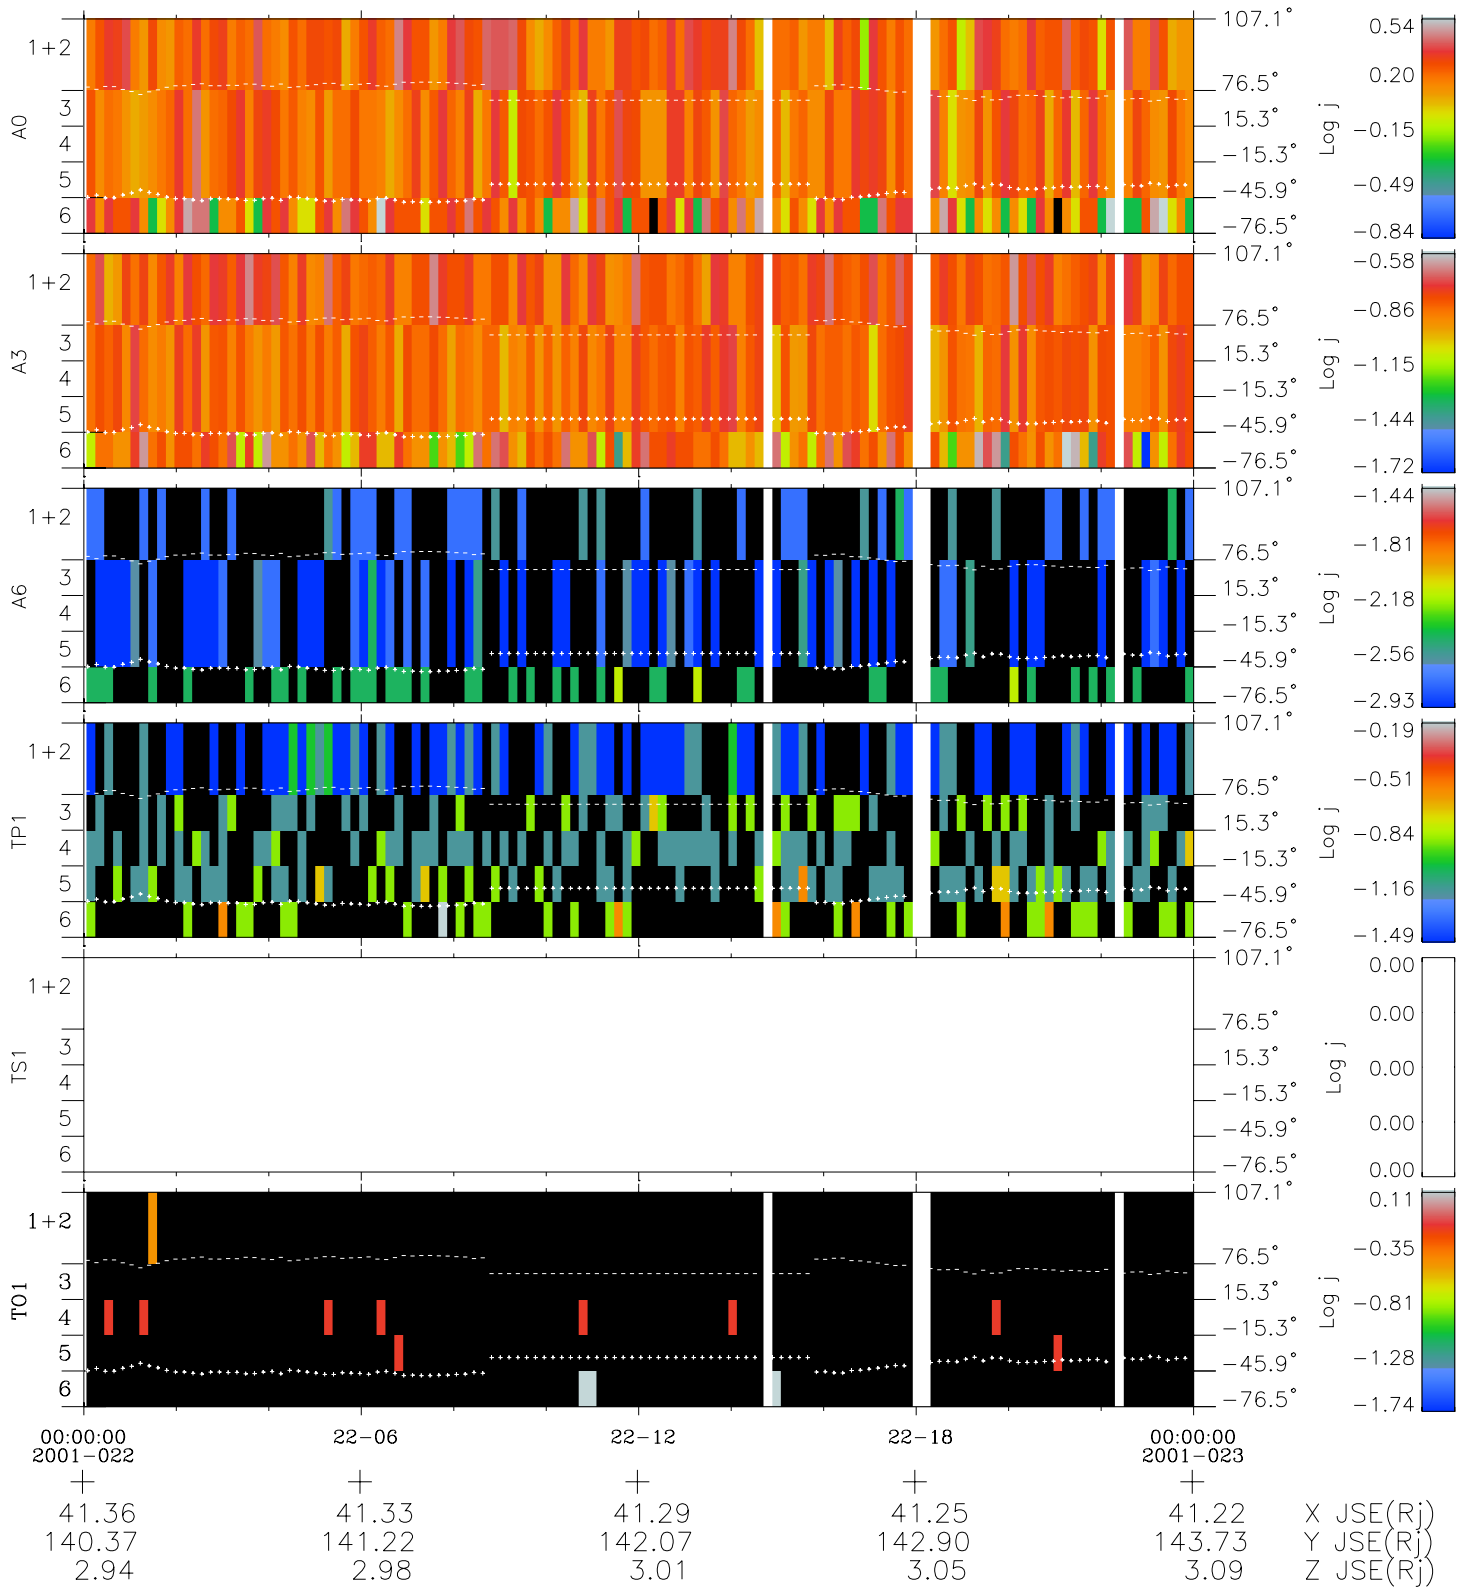

# Galileo EPD Real Elevation Anisotropies 01022

Software Version: RTELEV\_FLUX V 1.20  
Data Production: 18-05-01  
Plot Production: Tue Sep 18 00:04:41 2001  
Color File: wondr3  
Geofactor File: 1.1

◇ = Jupiter look direction  
□ = Corotation look direction