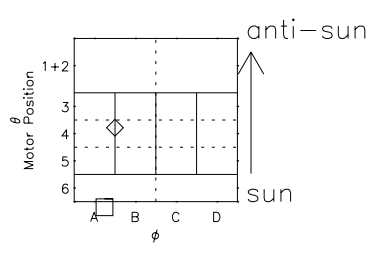

Galileo EPD Real Time Azimuth Anisotropies 01022

Software Version: RTAZIM_MEAN V 1.20
 Data Production: 18-05-01
 Plot Production: Tue Sep 18 00:05:06 2001
 Color File: wondr3
 Geofactor File: 1.1

◇ = Jupiter look direction
 □ = Corotation look direction