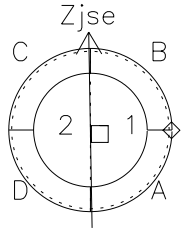

Galileo EPD Real Time Azimuth Anisotropies 01022

Software Version: RTAZIM_MEAN V 1.20
 Data Production: 18-05-01
 Plot Production: Tue Sep 18 00:05:06 2001
 Color File: wondr3
 Geofactor File: 1.1

◇ = Jupiter look direction
 □ = Corotation look direction