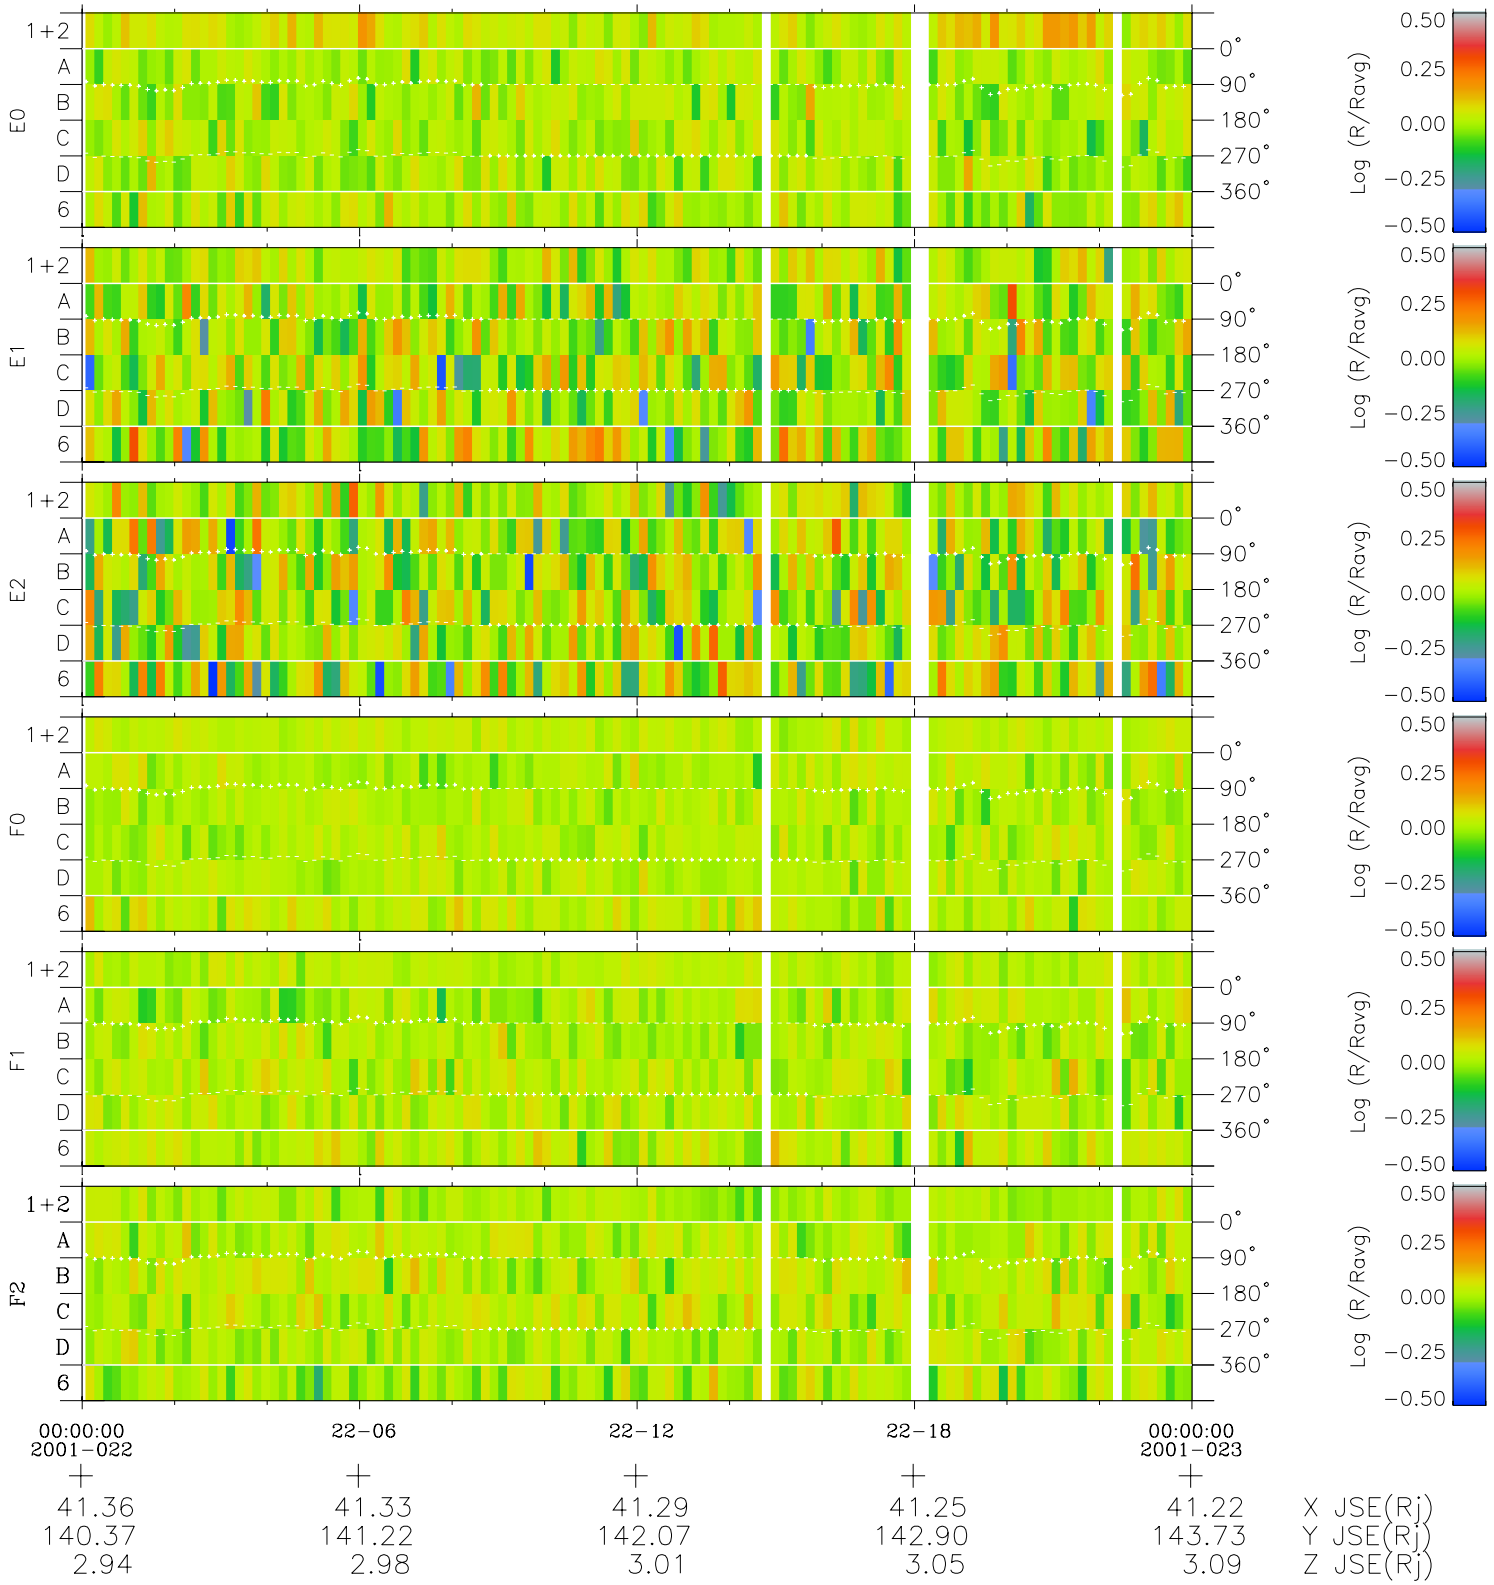

Galileo EPD Real Time Azimuth Anisotropies 01022

Software Version: RTAZIM_MEAN V 1.20
 Data Production: 18-05-01
 Plot Production: Tue Sep 18 00:05:06 2001
 Color File: wondr3
 Geofactor File: 1.1

◇ = Jupiter look direction
 □ = Corotation look direction