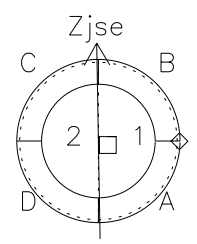

Galileo EPD Real Time Azimuth Anisotropies 01022

Software Version: RTAZIM_FLUX V 1.20
Data Production: 18-05-01
Plot Production: Tue Sep 18 00:05:15 2001
Color File: wondr3
Geofactor File: 1.1

◇ = Jupiter look direction
□ = Corotation look direction