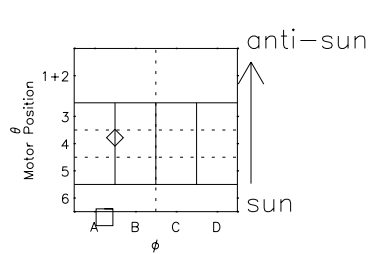

Galileo EPD Real Time Azimuth Anisotropies 01022

Software Version: RTAZIM_FLUX V 1.20
Data Production: 18-05-01
Plot Production: Tue Sep 18 00:05:15 2001
Color File: wondr3
Geofactor File: 1.1

◇ = Jupiter look direction
□ = Corotation look direction