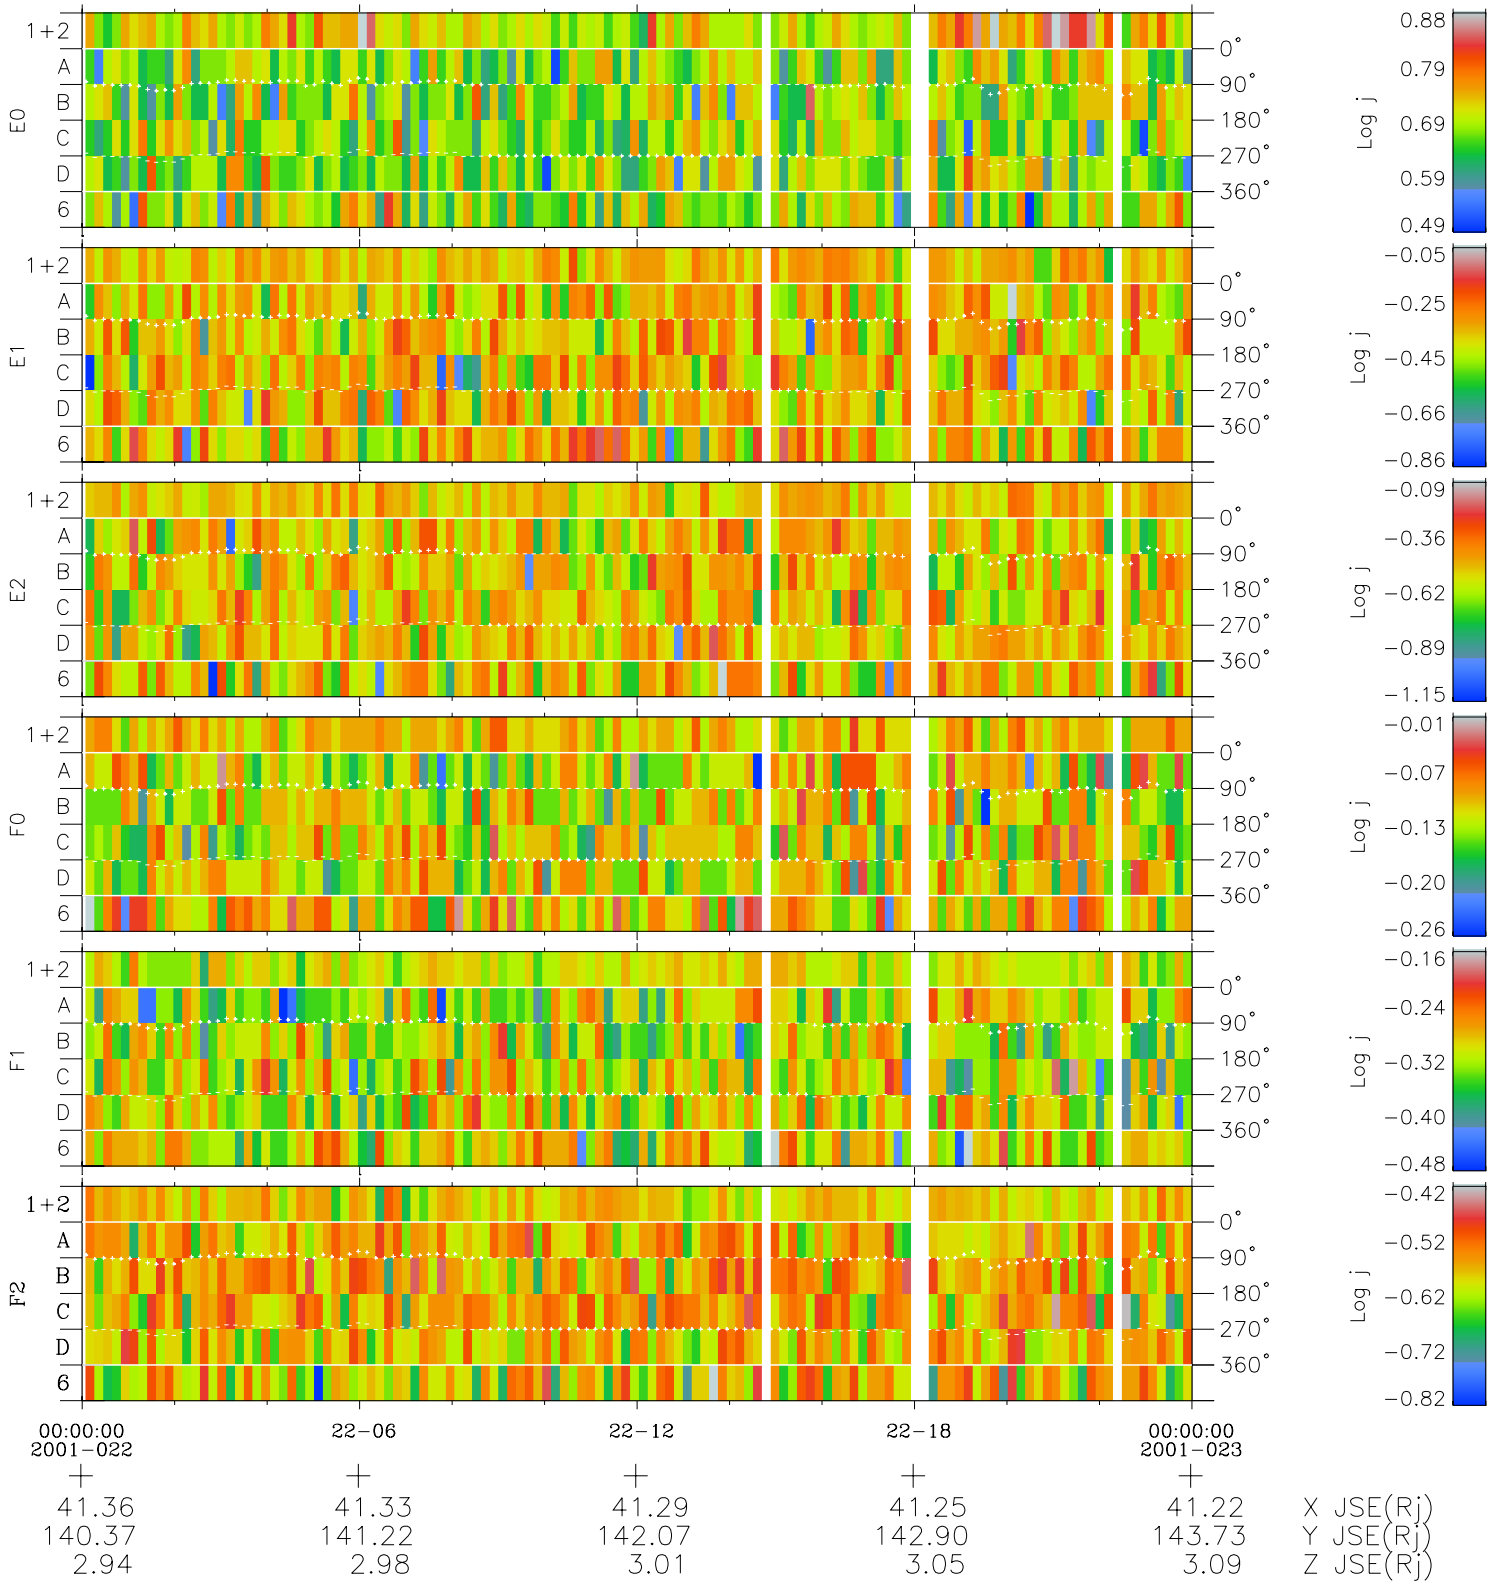

Galileo EPD Real Time Azimuth Anisotropies 01022

Software Version: RTAZIM_FLUX V 1.20
Data Production: 18-05-01
Plot Production: Tue Sep 18 00:05:15 2001
Color File: wondr3
Geofactor File: 1.1

◇ = Jupiter look direction
□ = Corotation look direction