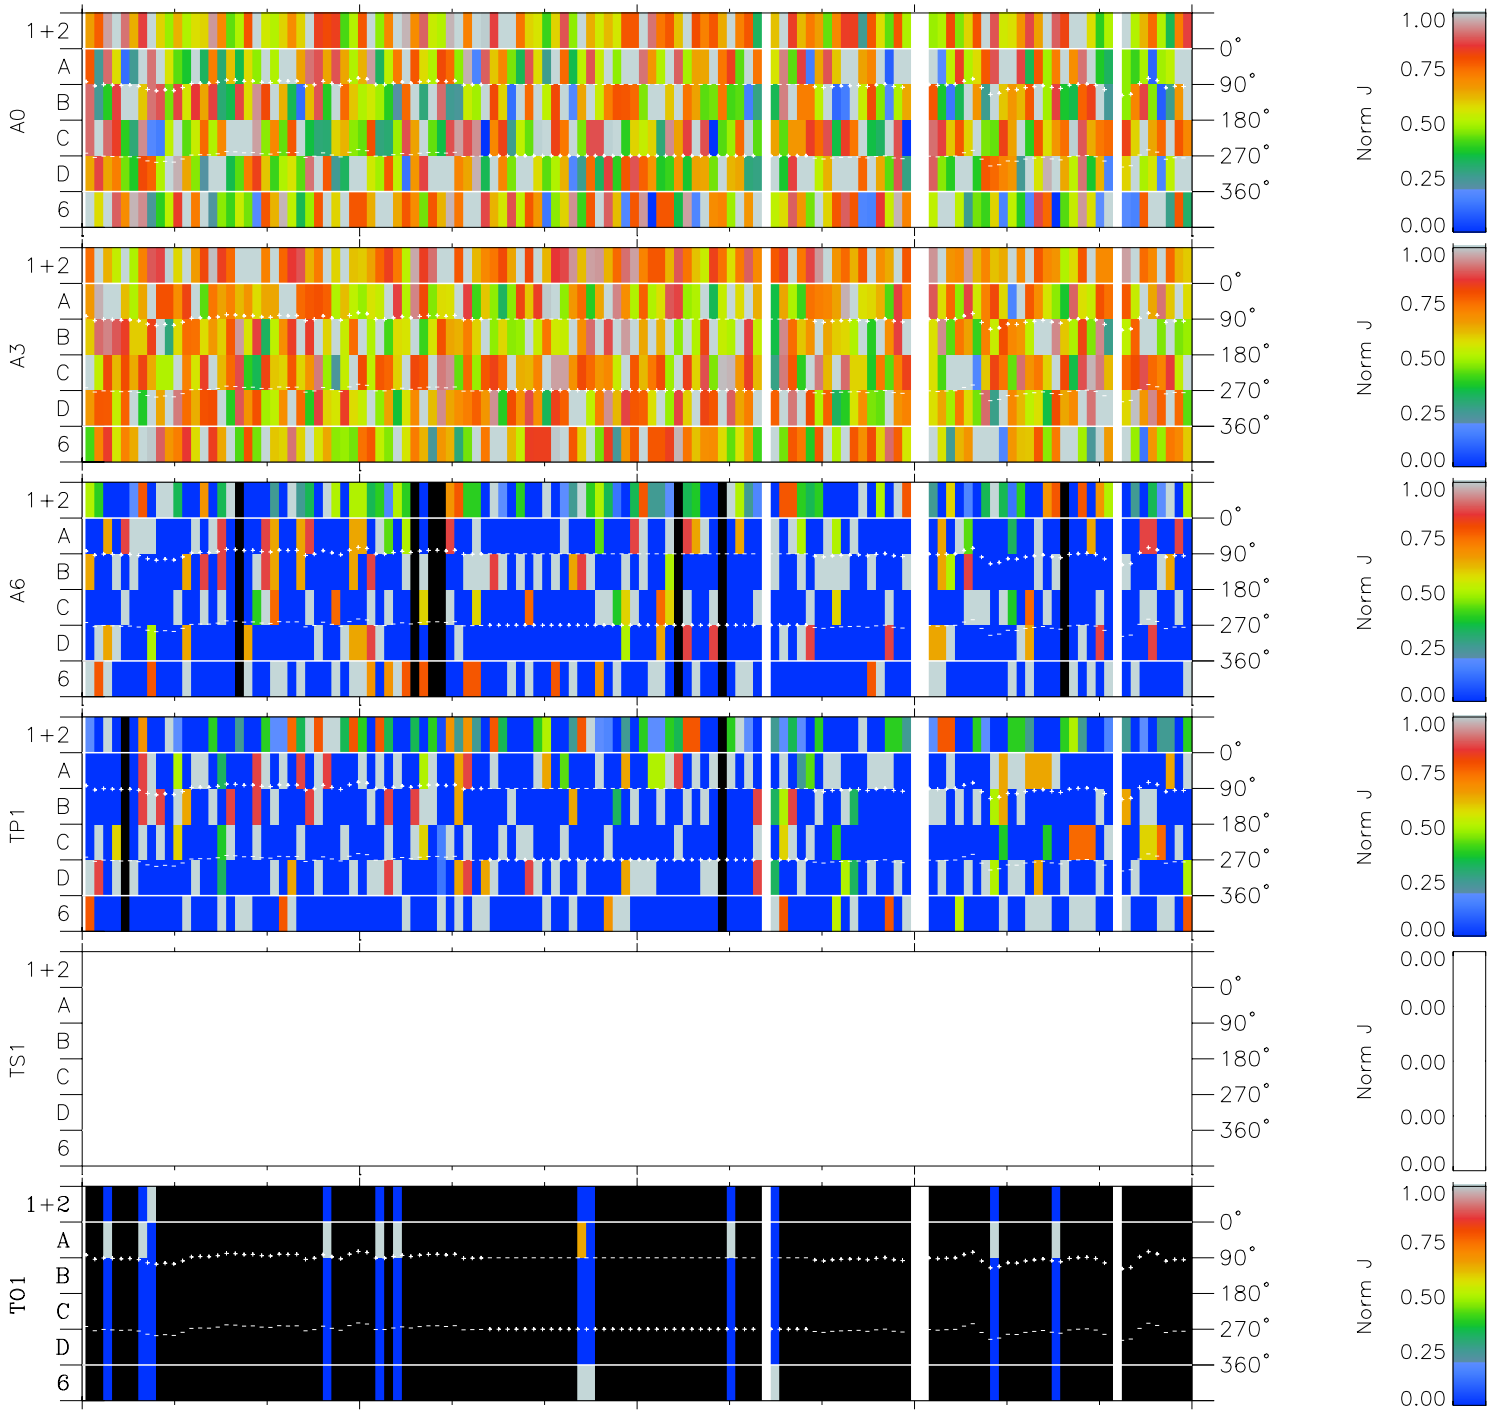

Galileo EPD Real Time Azimuth Anisotropies 01022

Software Version: RTAZIM_NORM V 1.20
 Data Production: 18-05-01
 Plot Production: Tue Sep 18 00:05:20 2001
 Color File: wondr3
 Geofactor File: 1.1

Time	X JSE(R_j)	Y JSE(R_j)	Z JSE(R_j)
00:00:00 2001-022	41.36	140.37	2.94
22-06	41.33	141.22	2.98
22-12	41.29	142.07	3.01
22-18	41.25	142.90	3.05
00:00:00 2001-023	41.22	143.73	3.09

- ◇ = Jupiter look direction
- = Corotation look direction