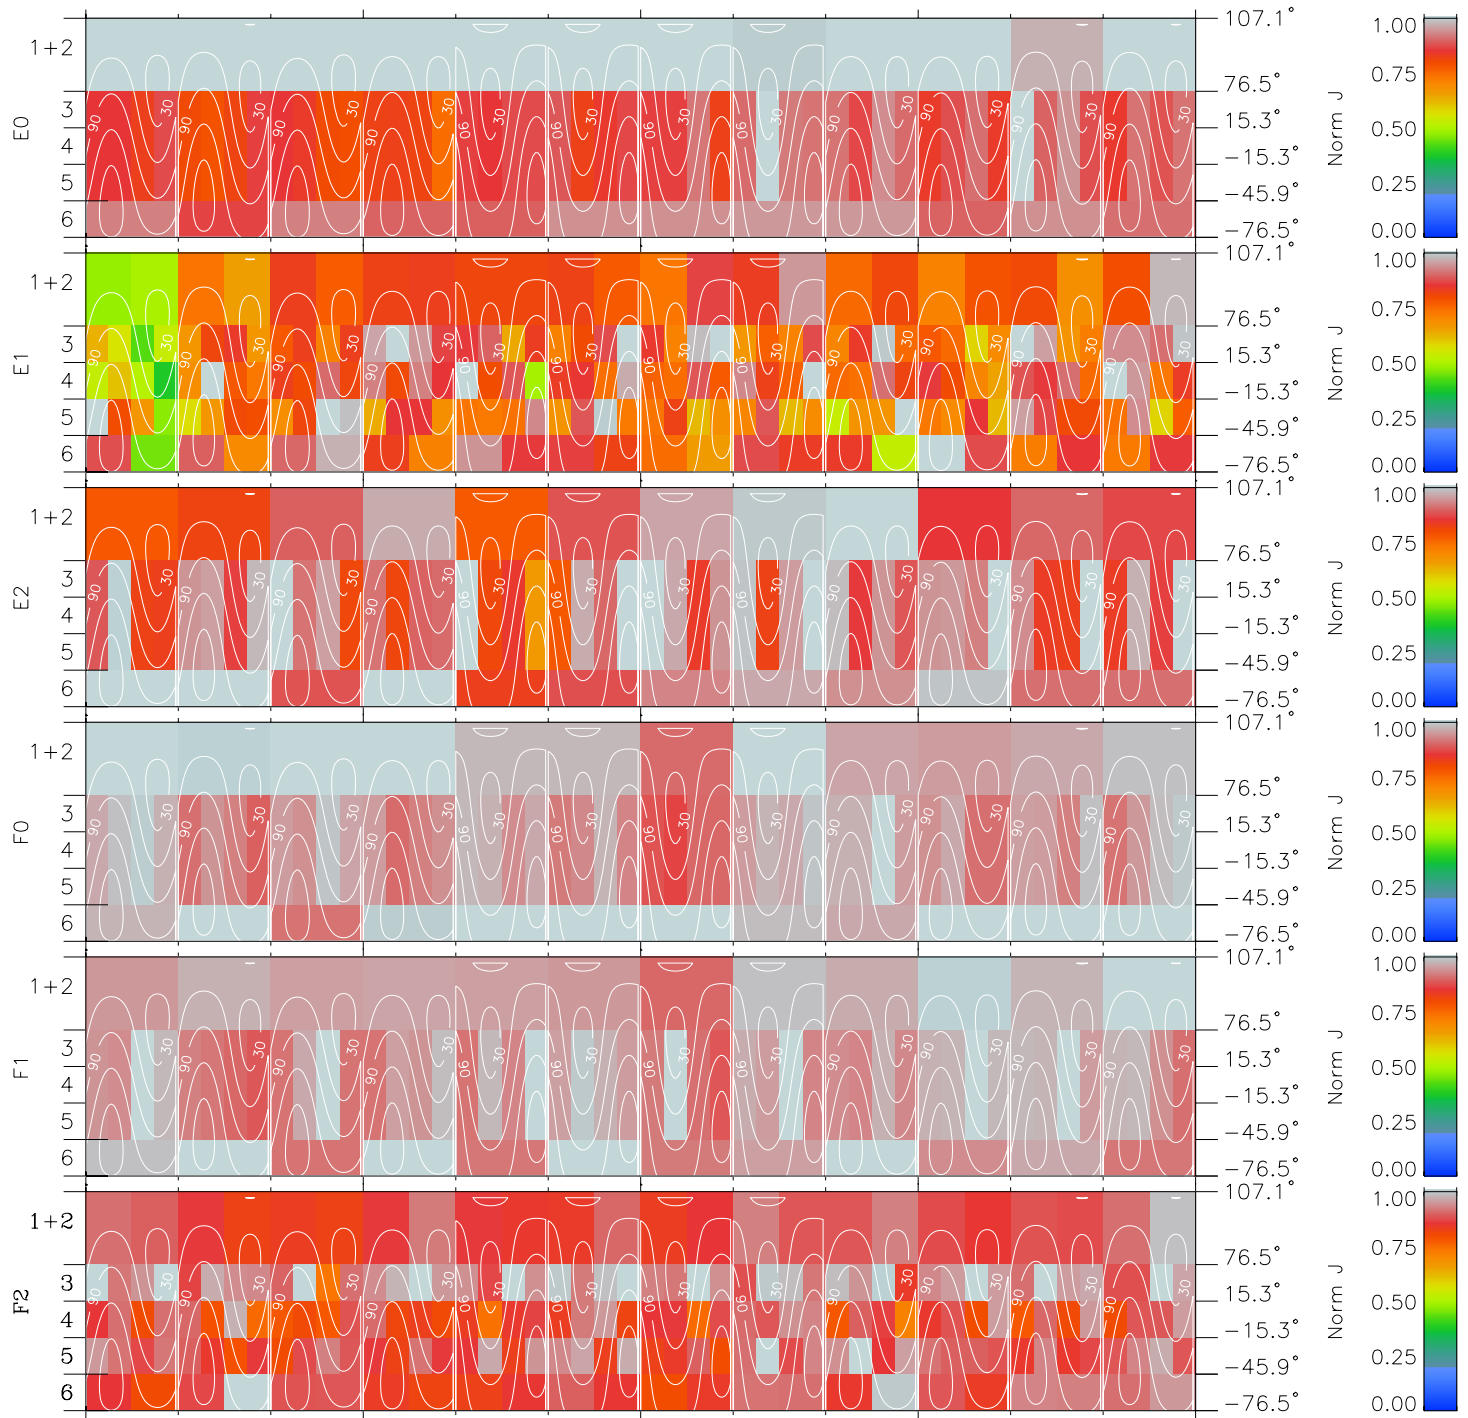

Galileo EPD Real Time All-Sky Anisotropies 01021

Software Version: RTSKY_NORM V 1.20
 Data Production: 18-05-01
 Plot Production: Mon Sep 17 23:56:37 2001
 Color File: wondr3
 Geofactor File: 1.1

00:00:00 2001-021	21-06	21-12	21-18	00:00:00 2001-022	
+	+	+	+	+	X JSE(R _j)
41.48	41.45	41.42	41.39	41.36	Y JSE(R _j)
136.89	137.77	138.64	139.51	140.37	Z JSE(R _j)
2.79	2.83	2.87	2.90	2.94	

- ◇ = Jupiter look direction
- = Corotation look direction