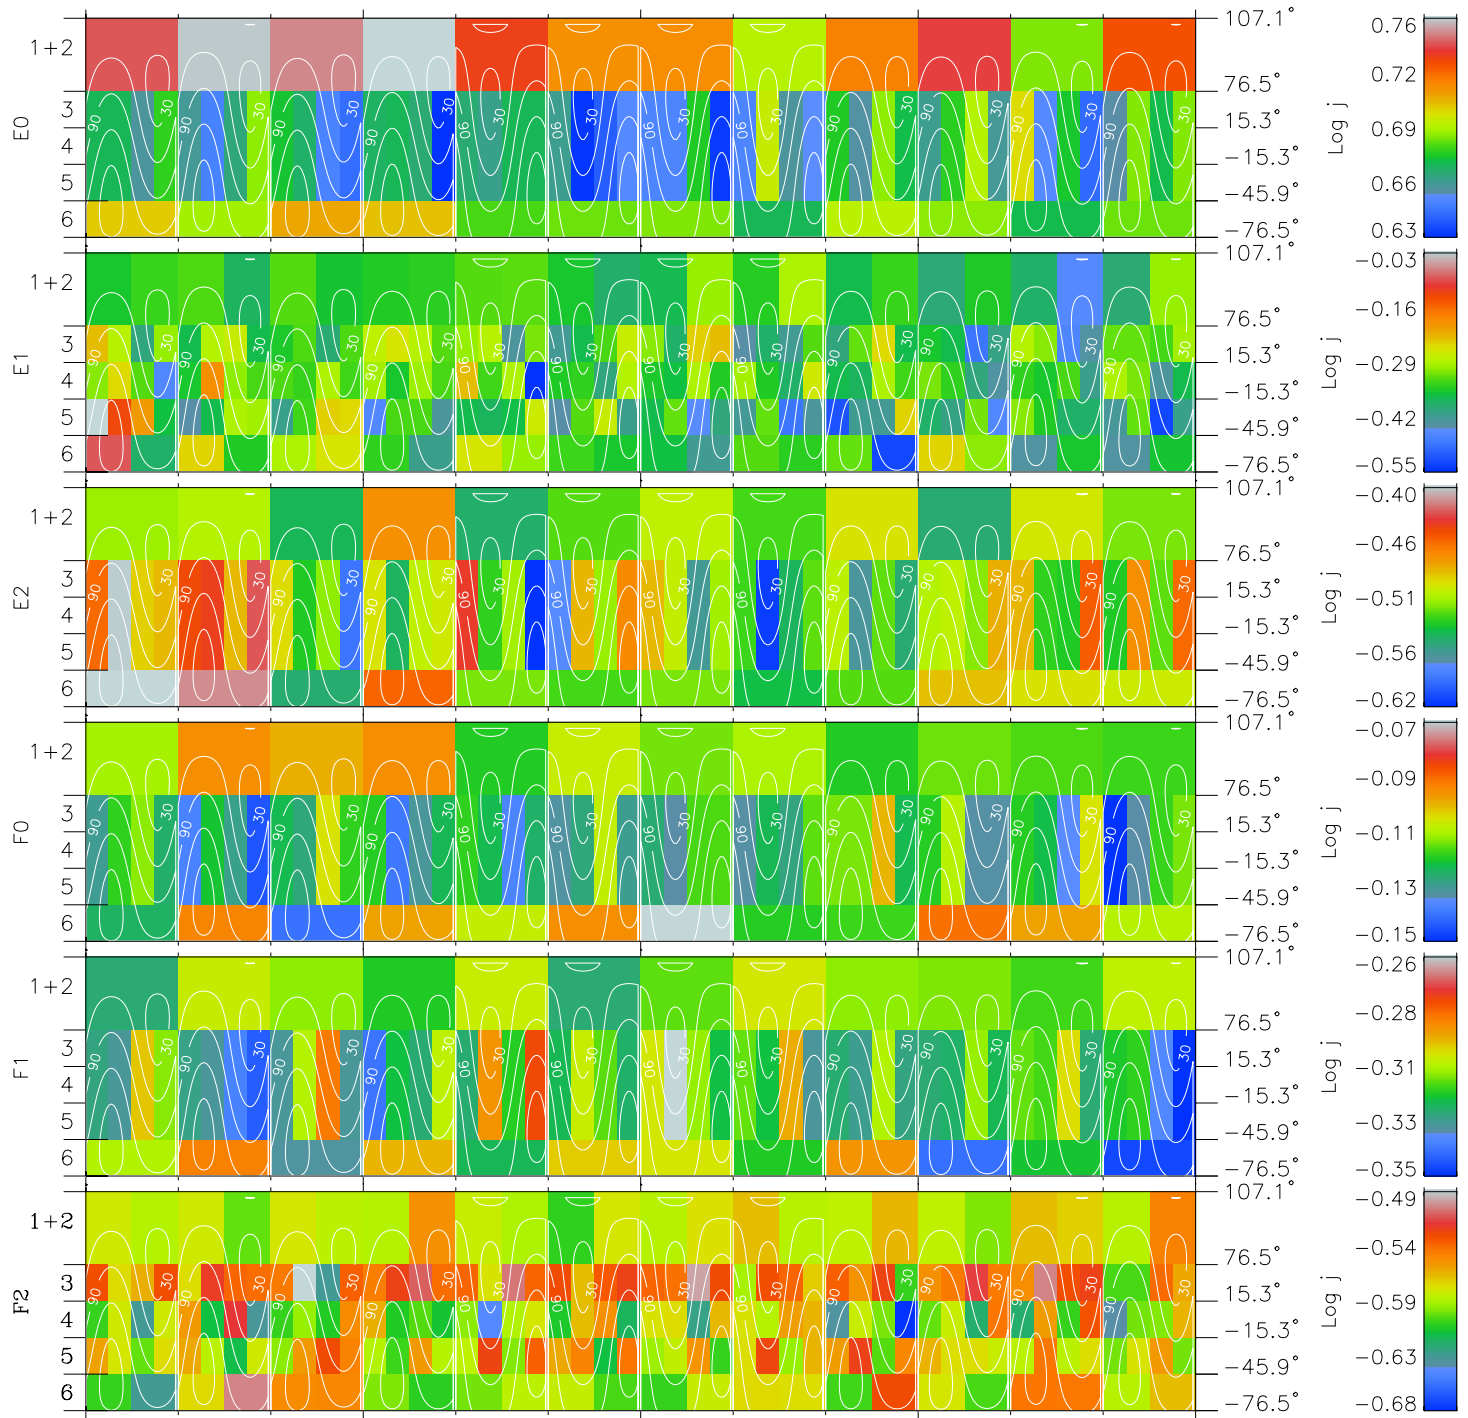

# Galileo EPD Real Time All-Sky Anisotropies 01021

Software Version: RTSKY\_FLUX V 1.20  
 Data Production: 18-05-01  
 Plot Production: Mon Sep 17 23:56:23 2001  
 Color File: wondr3  
 Geofactor File: 1.1

00:00:00 2001-021	21-06	21-12	21-18	00:00:00 2001-022	
+	+	+	+	+	X JSE(R <sub>j</sub> )
41.48	41.45	41.42	41.39	41.36	Y JSE(R <sub>j</sub> )
136.89	137.77	138.64	139.51	140.37	Z JSE(R <sub>j</sub> )
2.79	2.83	2.87	2.90	2.94	

- ◇ = Jupiter look direction
- = Corotation look direction