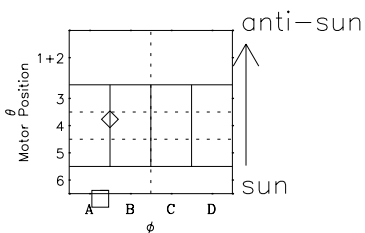

Galileo EPD Real-Time Six-Sector 01021

Software Version: RTLINE_R6 V 1.20
Data Production: 18-05-01
Plot Production: Mon Sep 17 23:57:54 2001

◇ = Jupiter look direction
□ = Corotation look direction