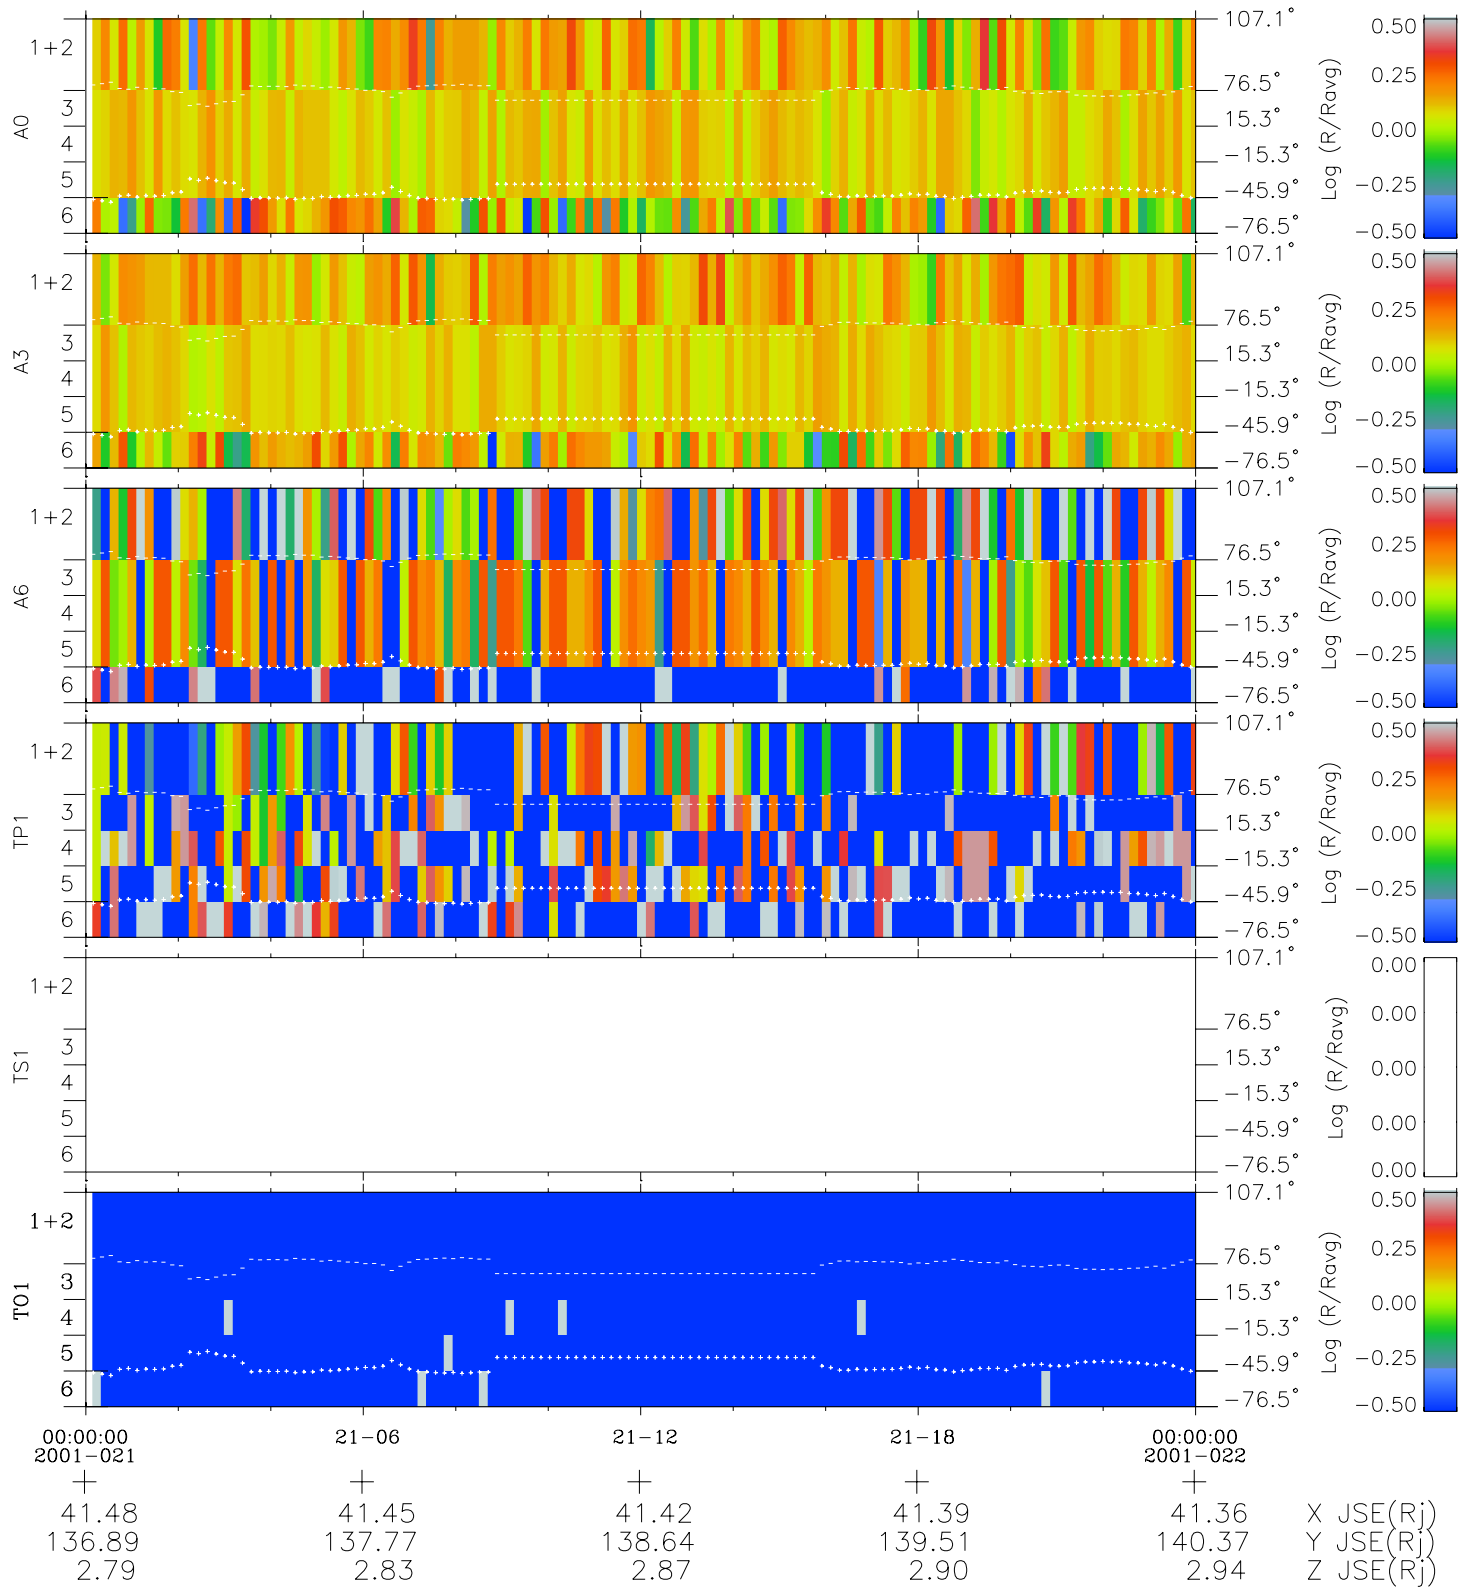

Galileo EPD Real Elevation Anisotropies 01021

Software Version: RTELEV_MEAN V 1.20
 Data Production: 18-05-01
 Plot Production: Mon Sep 17 23:56:43 2001
 Color File: wondr3
 Geofactor File: 1.1

- ◇ = Jupiter look direction
- = Corotation look direction