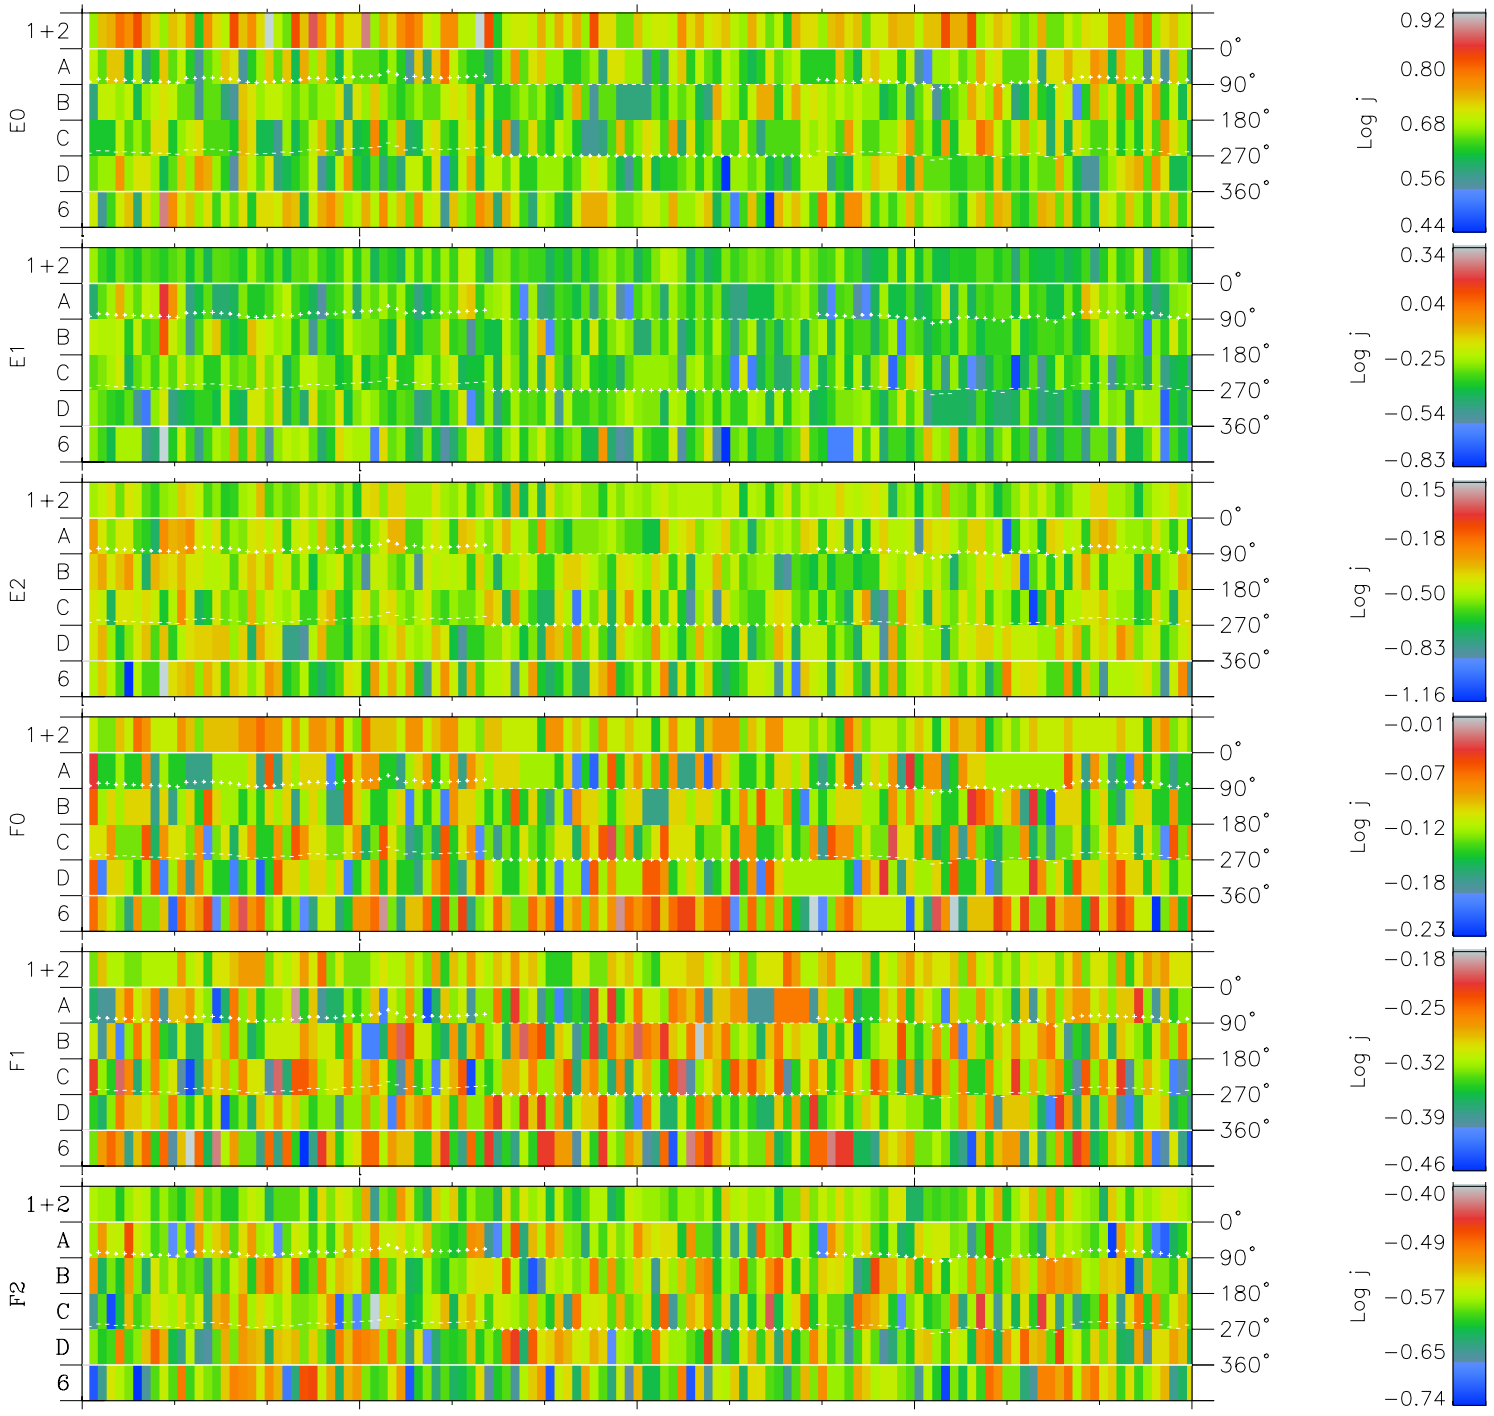

# Galileo EPD Real Time Azimuth Anisotropies 01021

Software Version: RTAZIM\_FLUX V 1.20  
Data Production: 18-05-01  
Plot Production: Mon Sep 17 23:57:31 2001  
Color File: wondr3  
Geofactor File: 1.1

00:00:00 2001-021	21-06	21-12	21-18	00:00:00 2001-022	
+	+	+	+	+	X JSE(R <sub>j</sub> )
41.48	41.45	41.42	41.39	41.36	Y JSE(R <sub>j</sub> )
136.89	137.77	138.64	139.51	140.37	Z JSE(R <sub>j</sub> )
2.79	2.83	2.87	2.90	2.94	

- ◇ = Jupiter look direction
- = Corotation look direction