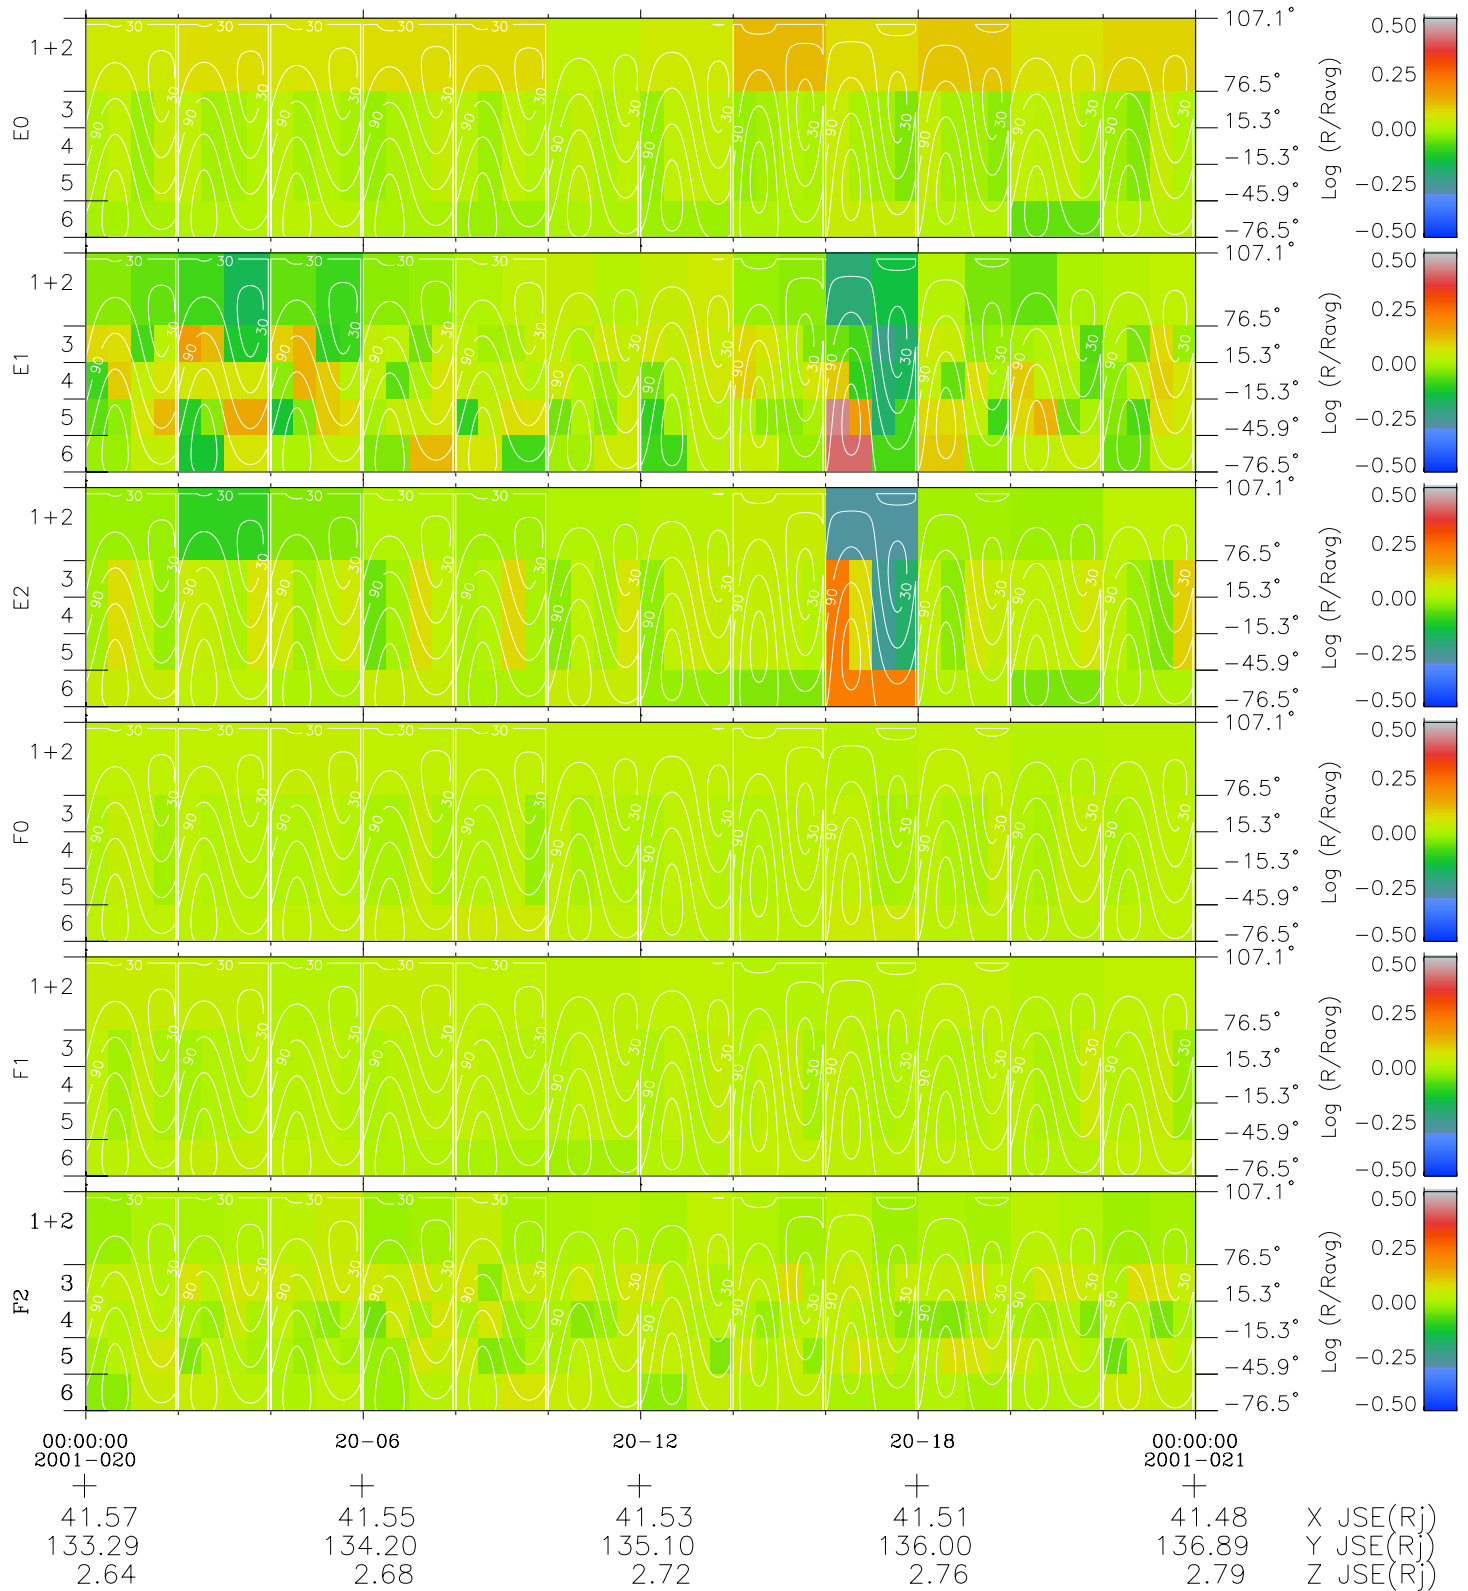

Galileo EPD Real Time All-Sky Anisotropies 01020

Software Version: RTSKY_MEAN V 1.20
 Data Production: 18-05-01
 Plot Production: Mon Sep 17 23:48:07 2001
 Color File: wondr3
 Geofactor File: 1.1

- ◇ = Jupiter look direction
- = Corotation look direction